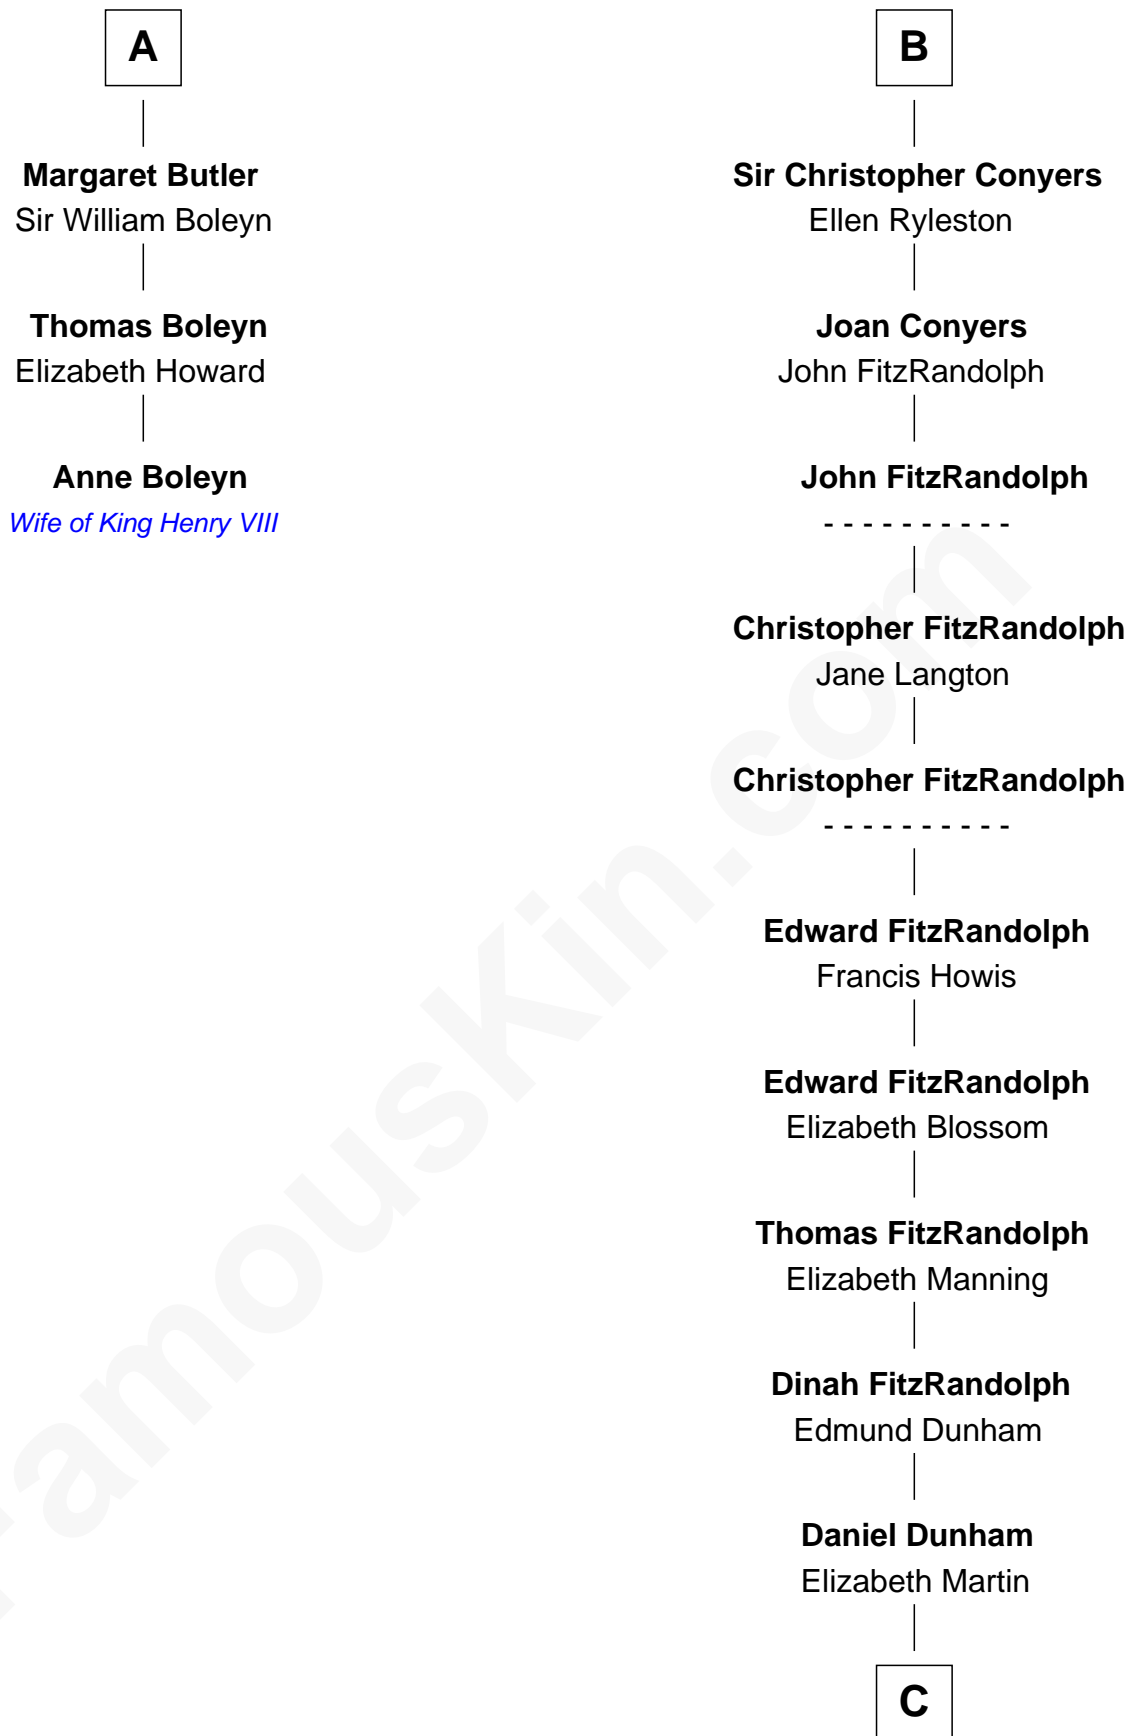

FamousKin.com Relationship Chart of

Anne Boleyn

2nd Wife of King Henry VIII

9th cousin 12 times removed of

Georgia O'Keeffe

American Artist

Sir William de Ros

Lucy FitzPiers

C

Isabella Dunham

Abraham Wyckoff

Charles Wyckoff

Alletta Maria Field

Isabella Wyckoff

George Victor Tutto

Ida Ten Eyck Tutto