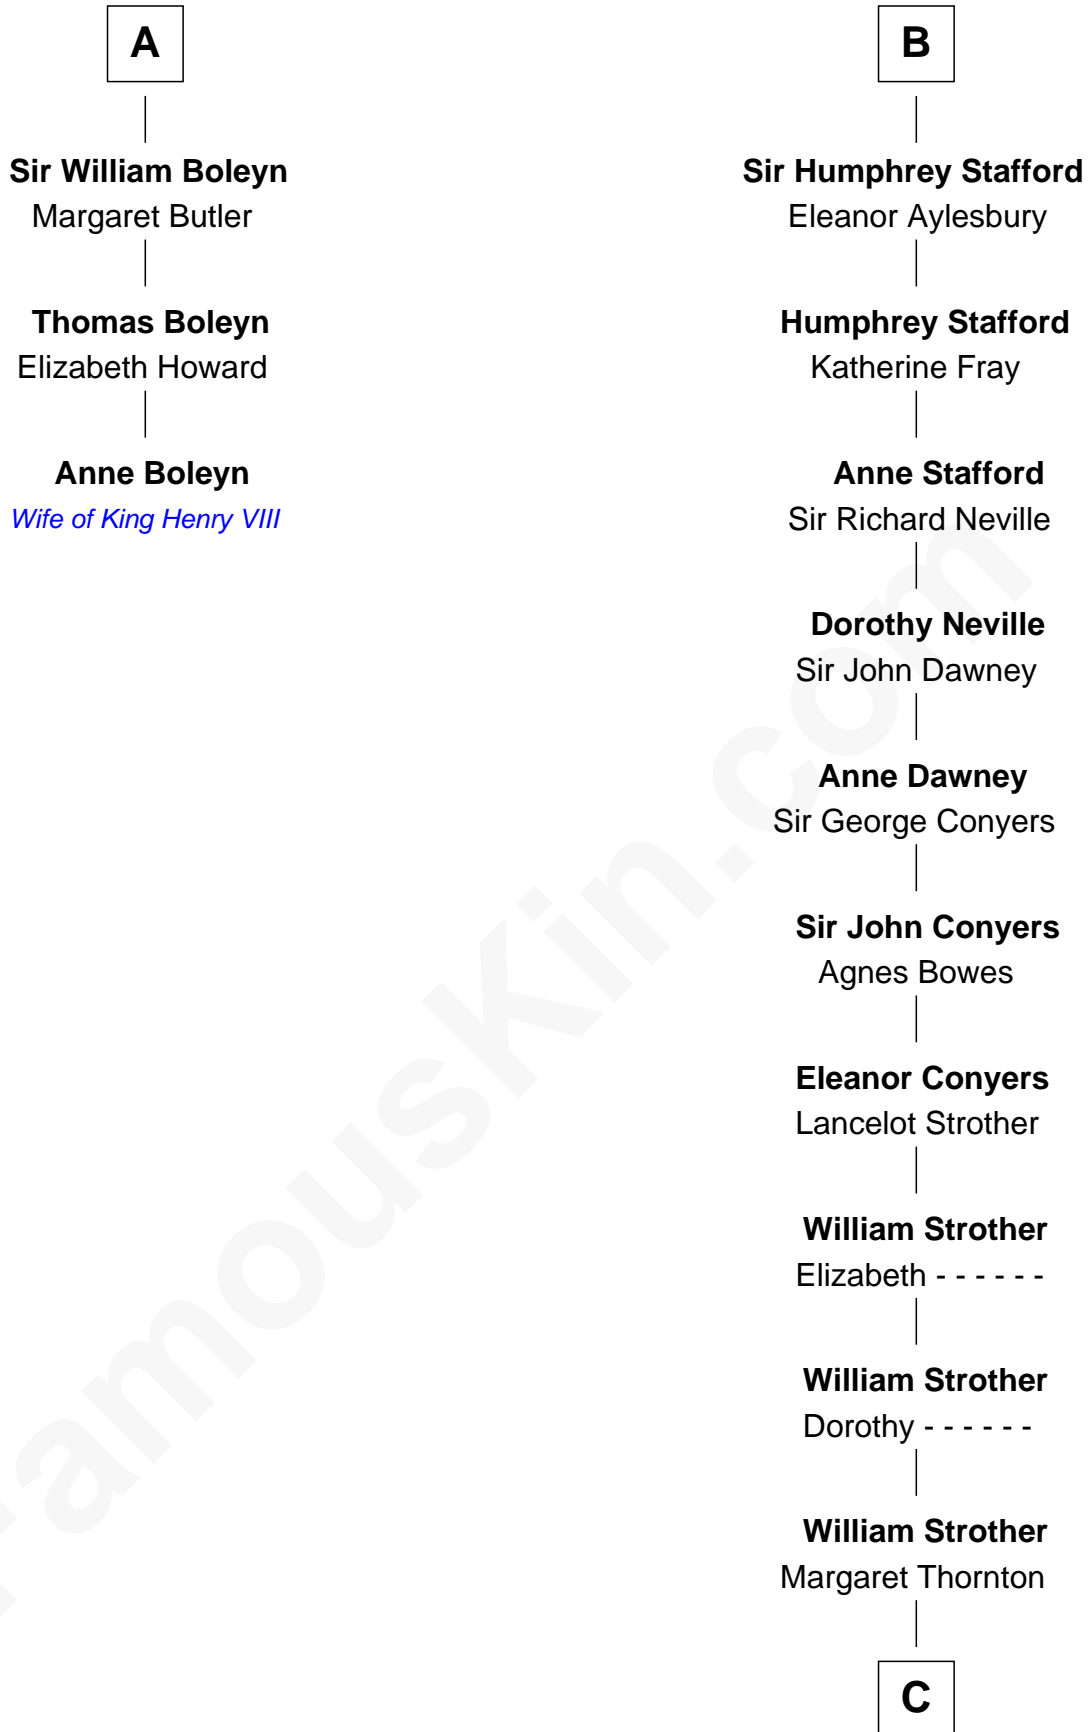

FamousKin.com Relationship Chart of

Anne Boleyn

2nd Wife of King Henry VIII

9th cousin 11 times removed of

Zachary Taylor

12th U.S. President

Sir Roger de Somery

Nichole d'Aubenev

C

Francis Strother
Susannah Dabney

William Strother
Sarah Bayly

Sarah Dabney Strother
Col. Richard Taylor

Zachary Taylor
12th U.S. President

FamousKin.com