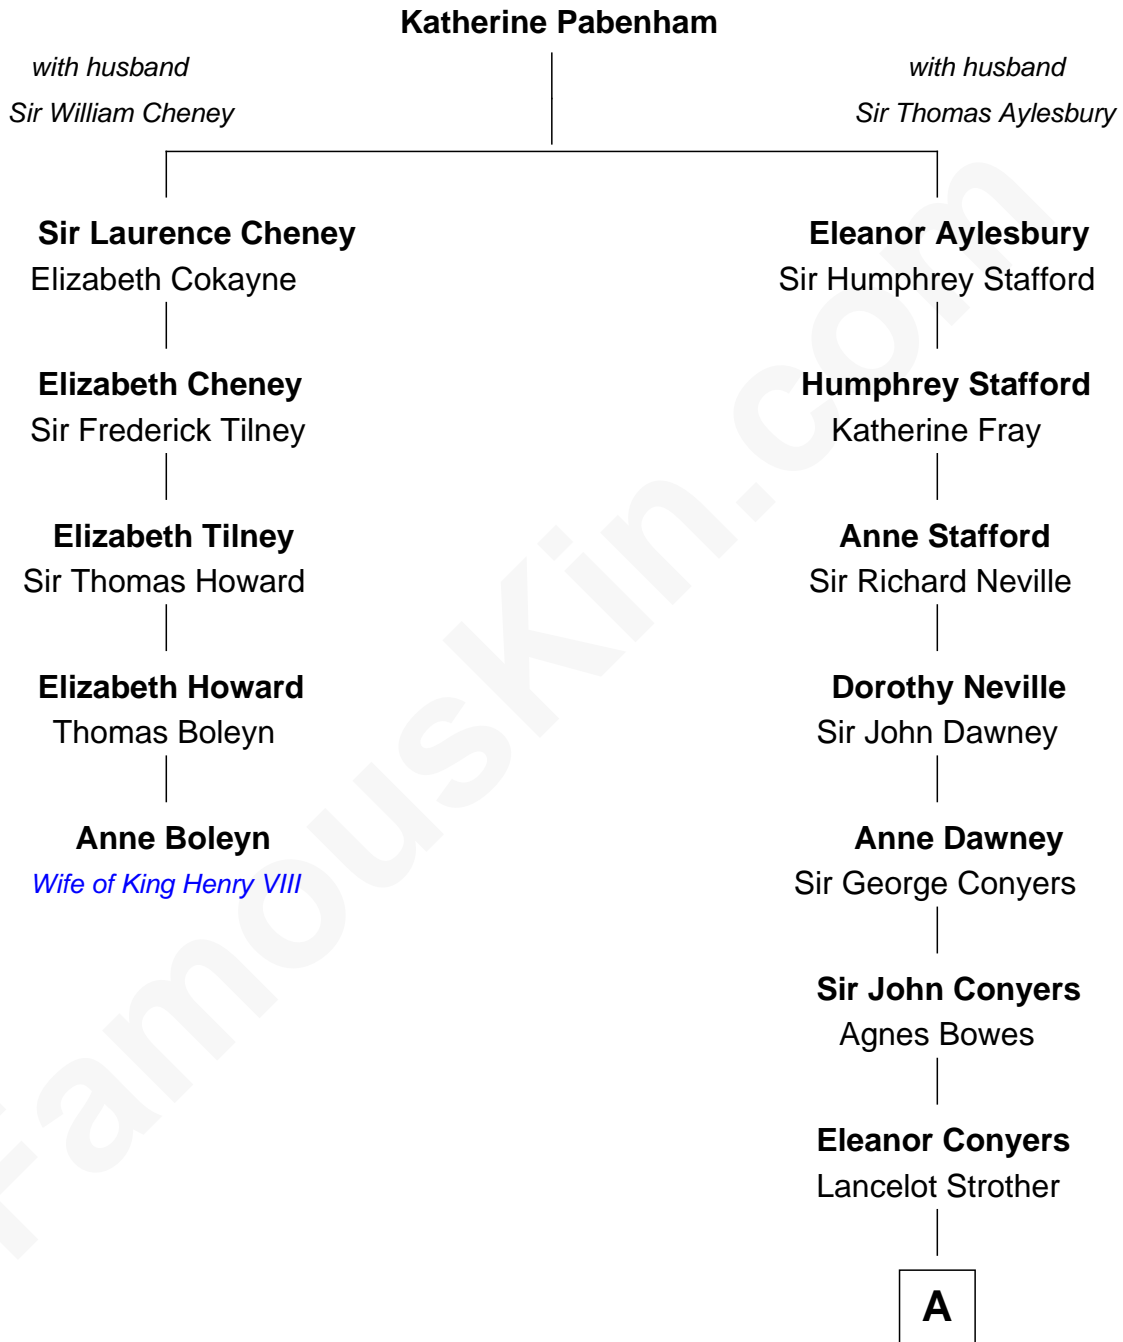

FamousKin.com Relationship Chart of

Anne Boleyn

2nd Wife of King Henry VIII

4th cousin 9 times removed of

Zachary Taylor

12th U.S. President

A

William Strother
Elizabeth - - - - -

William Strother
Dorothy - - - - -

William Strother
Margaret Thornton

Francis Strother
Susannah Dabney

William Strother
Sarah Bayly

Sarah Dabney Strother
Col. Richard Taylor

Zachary Taylor
12th U.S. President