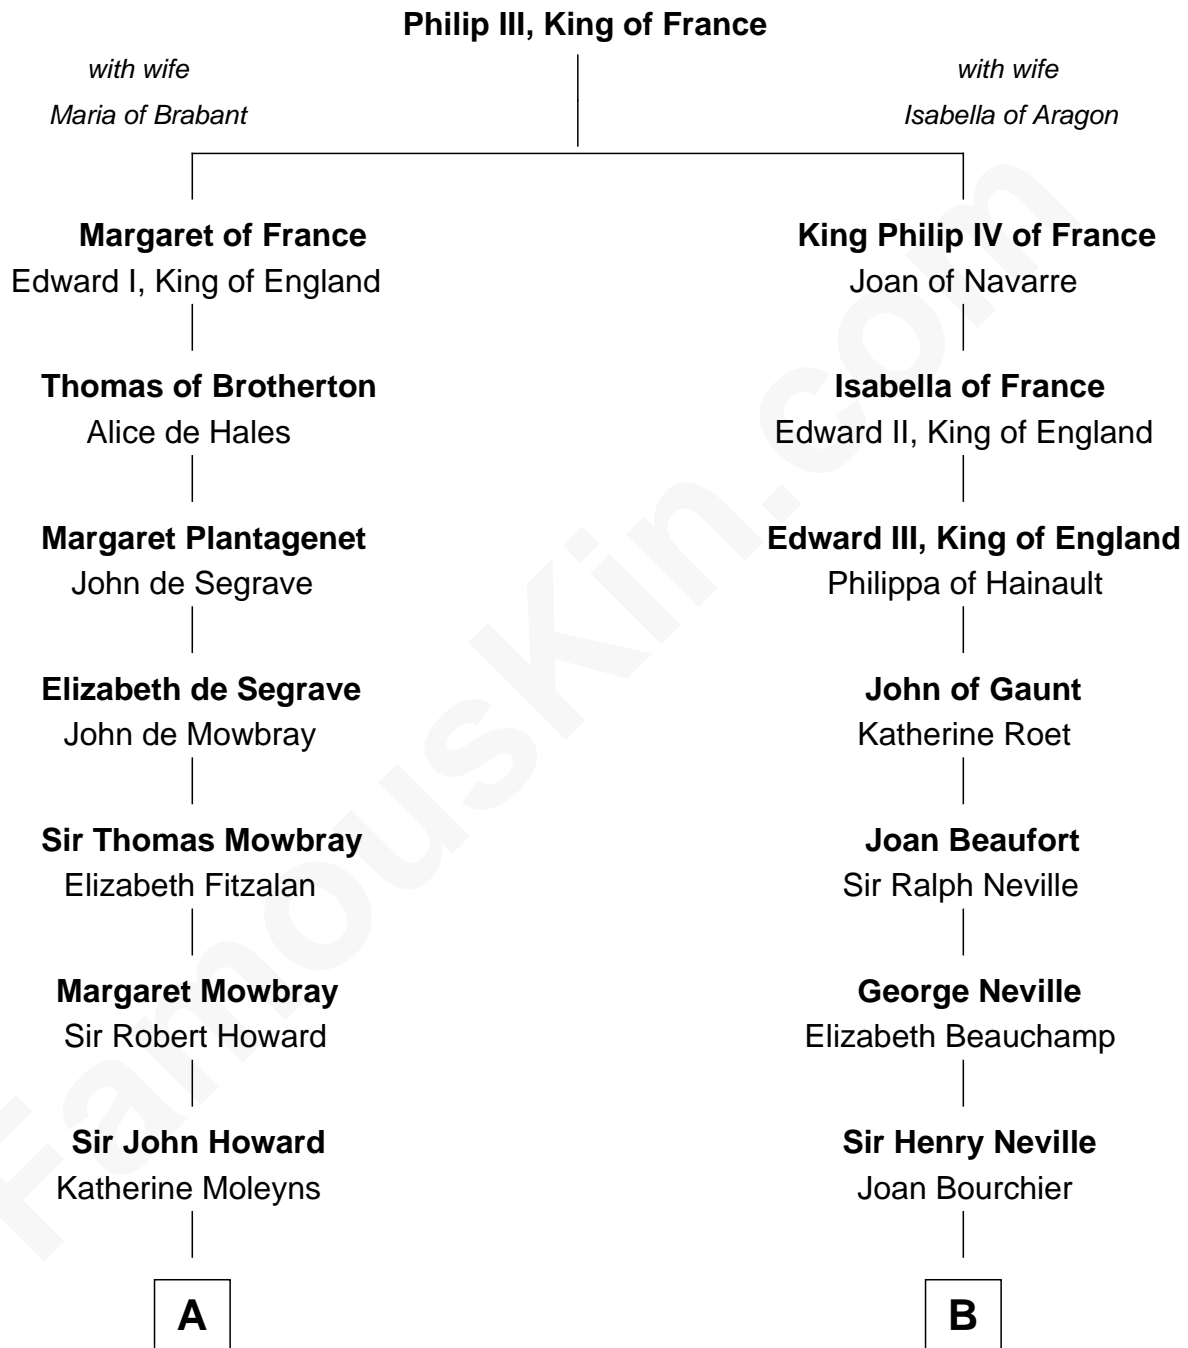

FamousKin.com Relationship Chart of

Anne Boleyn

2nd Wife of King Henry VIII

9th cousin 9 times removed of

Zachary Taylor

12th U.S. President

C

|
Sarah Dabney Strother

Col. Richard Taylor

|
Zachary Taylor

12th U.S. President

FamousKin.com