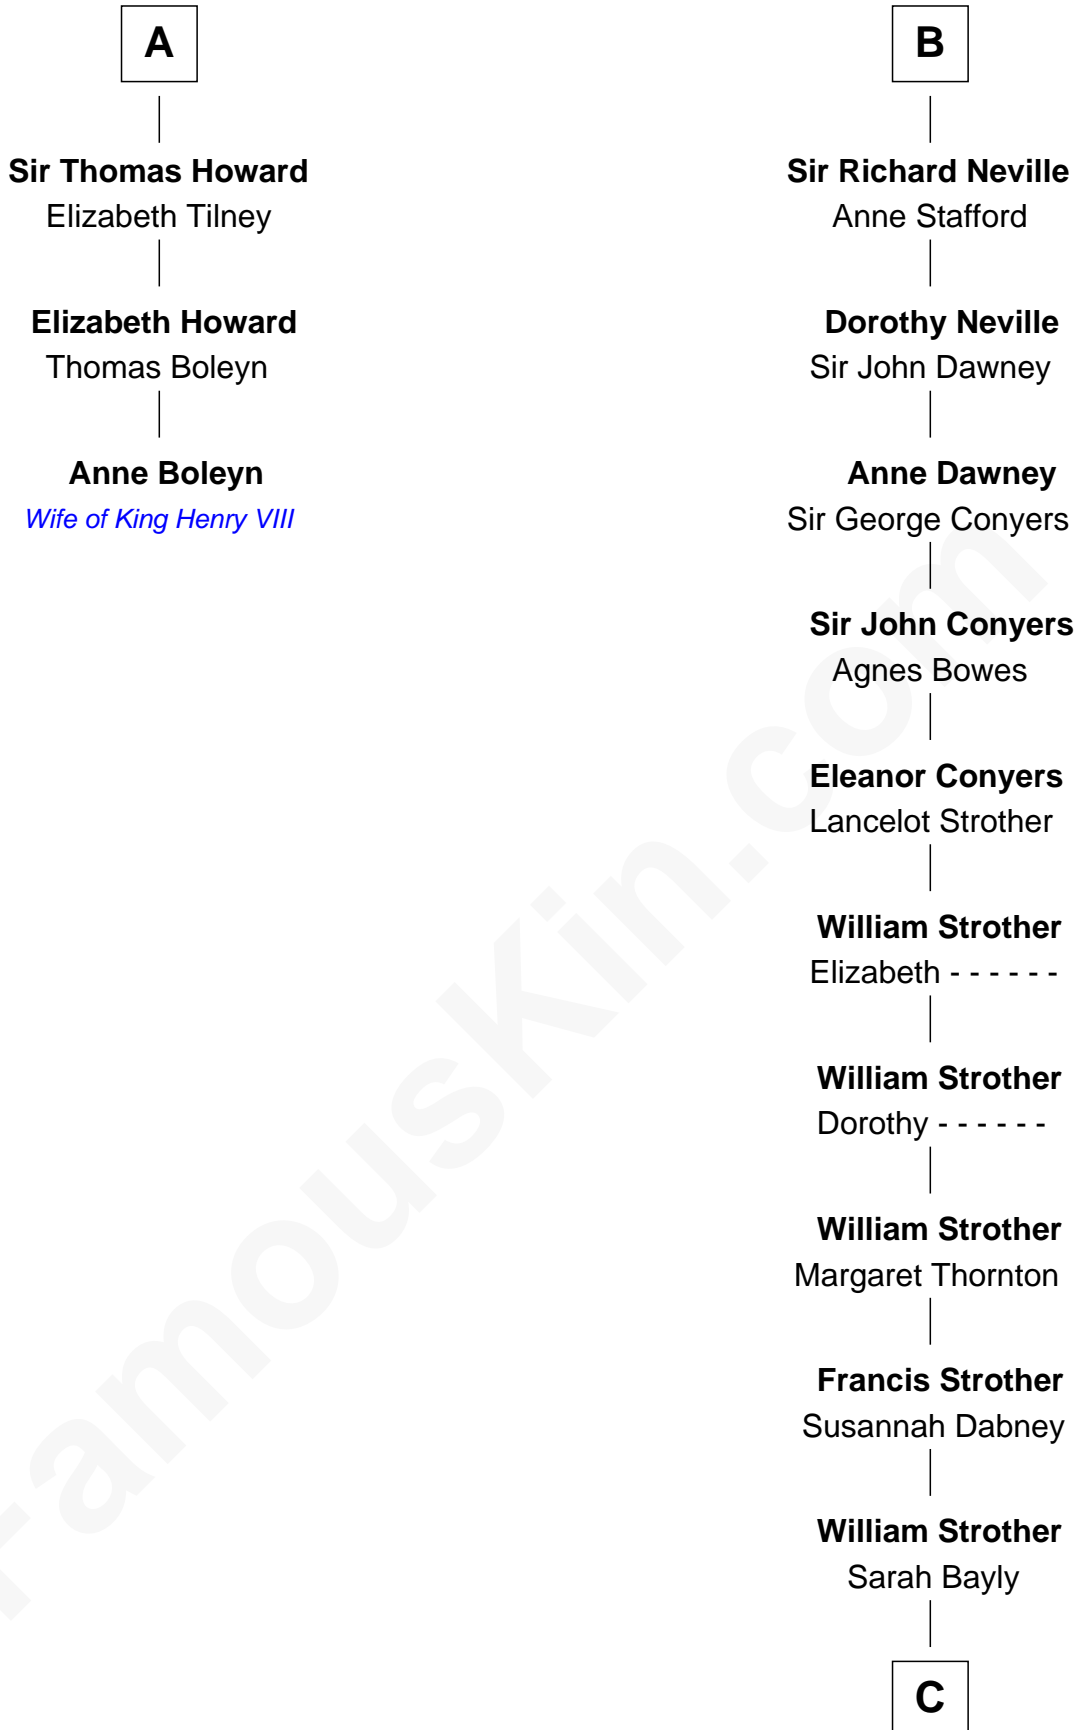

FamousKin.com Relationship Chart of

Anne Boleyn

2nd Wife of King Henry VIII

9th cousin 9 times removed of

Zachary Taylor

12th U.S. President

C

|
Sarah Dabney Strother

Col. Richard Taylor

|
Zachary Taylor

12th U.S. President

FamousKin.com