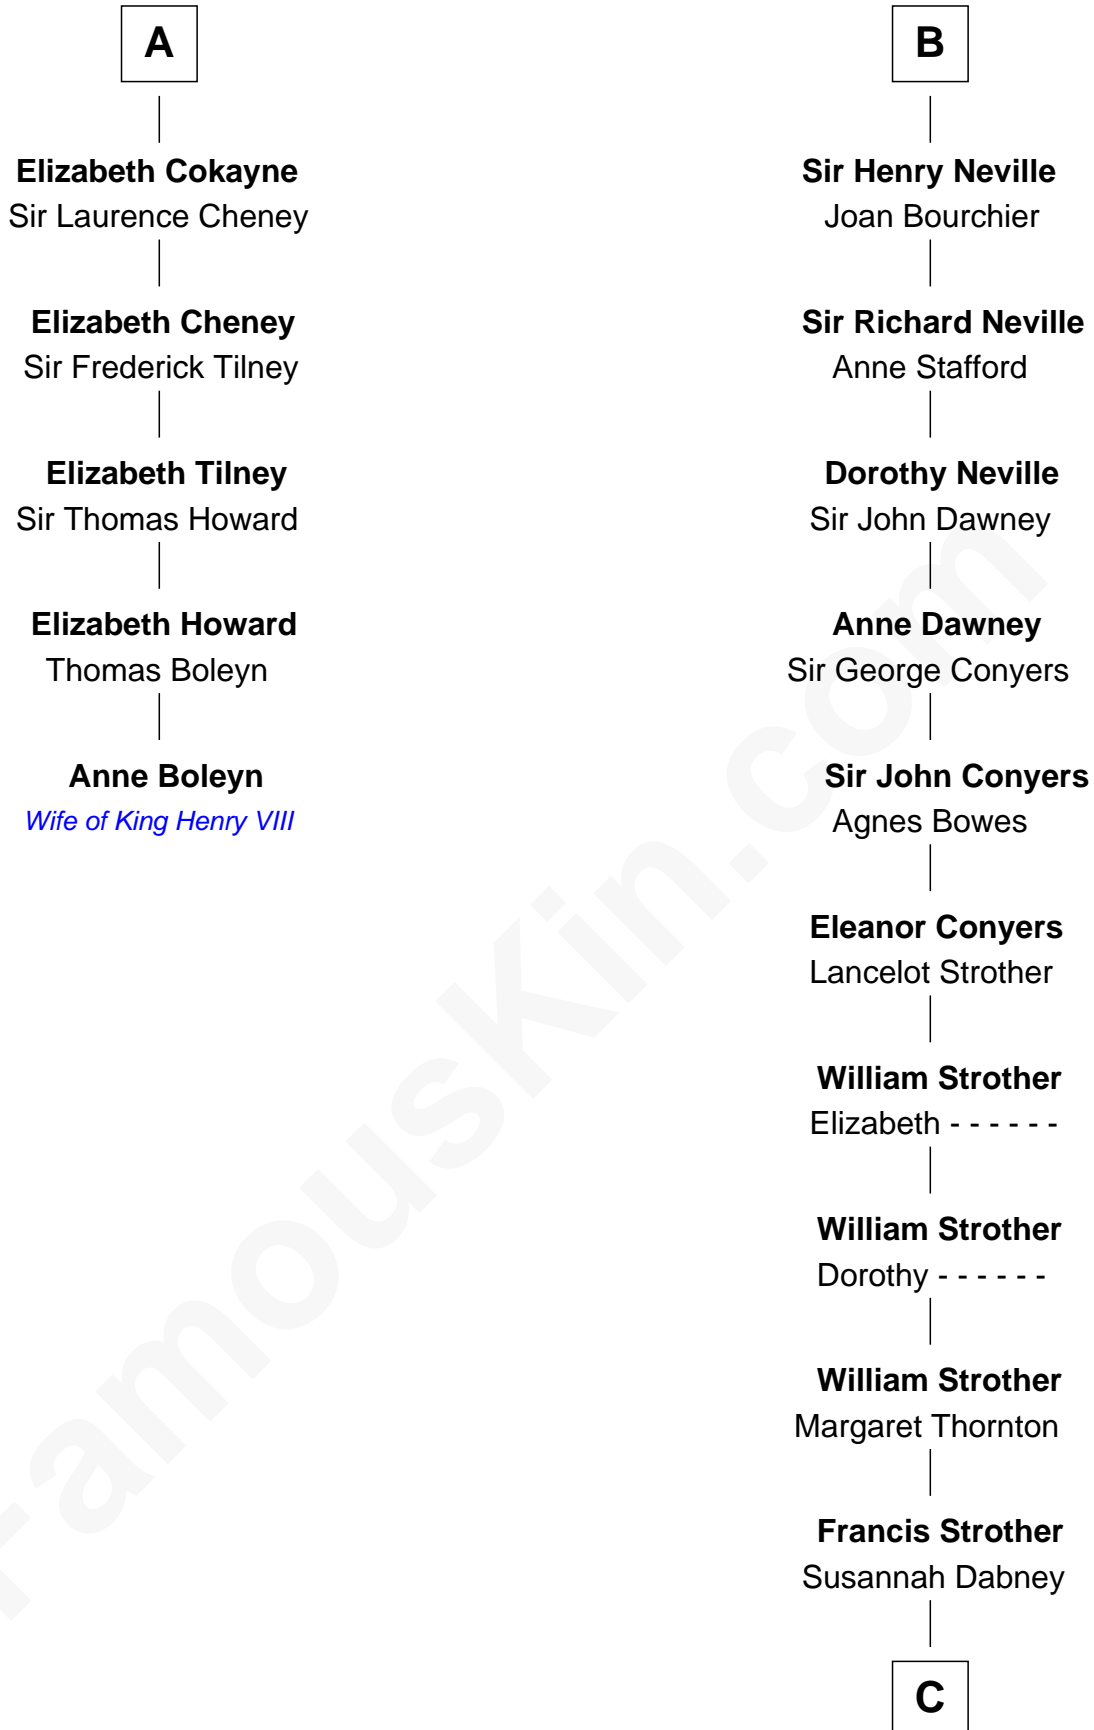

FamousKin.com Relationship Chart of

Anne Boleyn

2nd Wife of King Henry VIII

11th cousin 8 times removed of

Zachary Taylor

12th U.S. President

Sir William Longespee

Ela of Salisbury

C

William Strother

Sarah Bayly

Sarah Dabney Strother

Col. Richard Taylor

Zachary Taylor

12th U.S. President

FamousKin.com