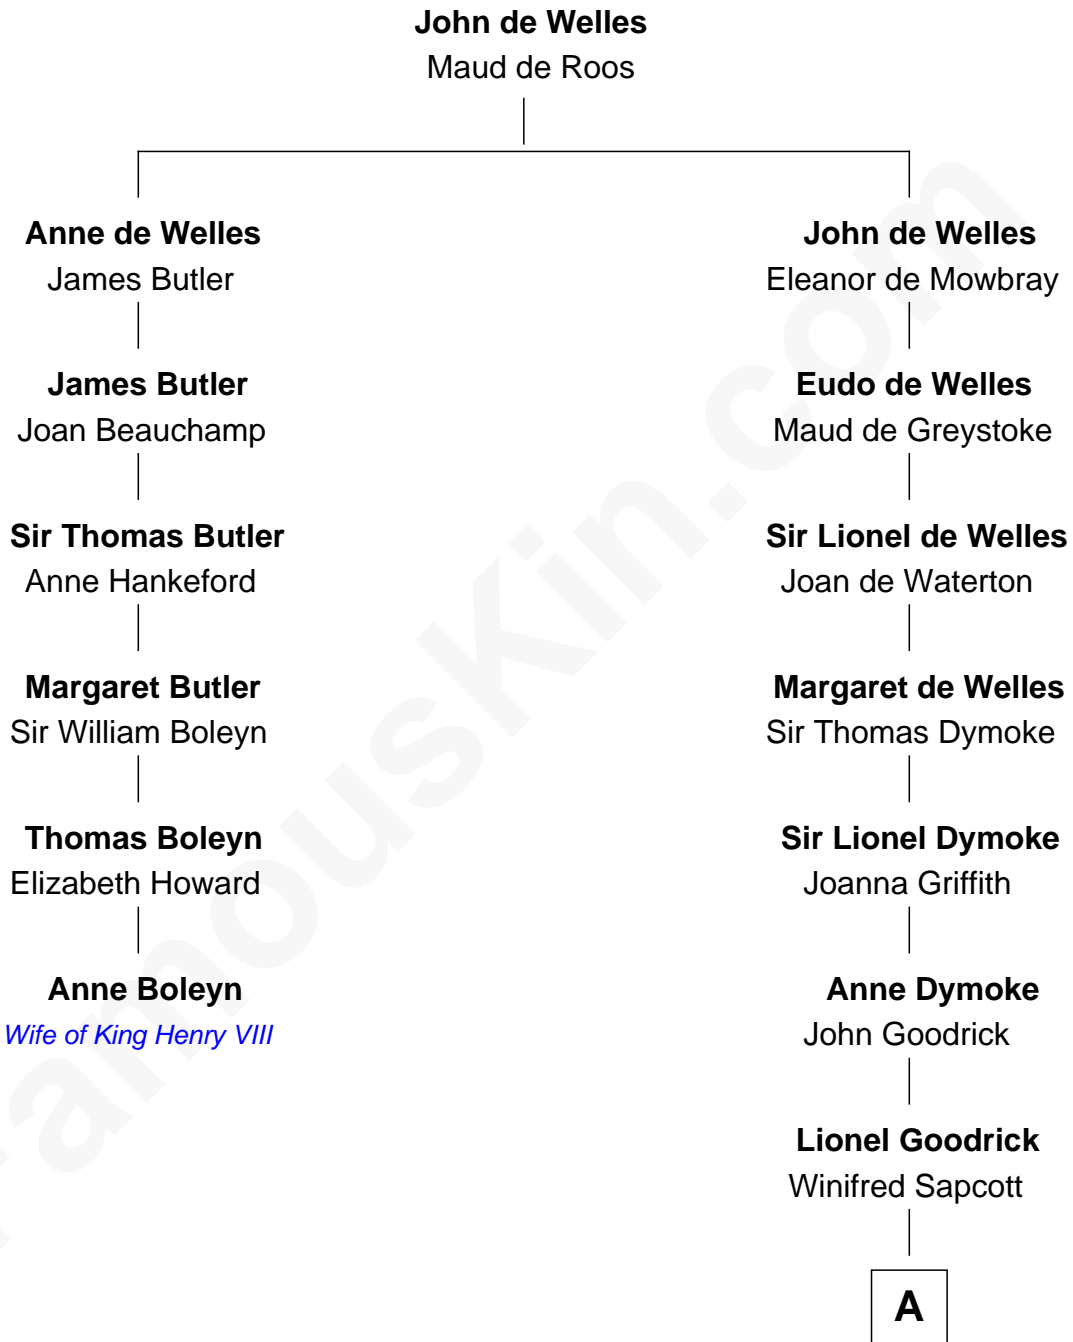

FamousKin.com Relationship Chart of

Anne Boleyn

2nd Wife of King Henry VIII

5th cousin 15 times removed of

Dave Cowens

NBA Hall of Famer

A

Anne Goodrick
Benjamin Bolles