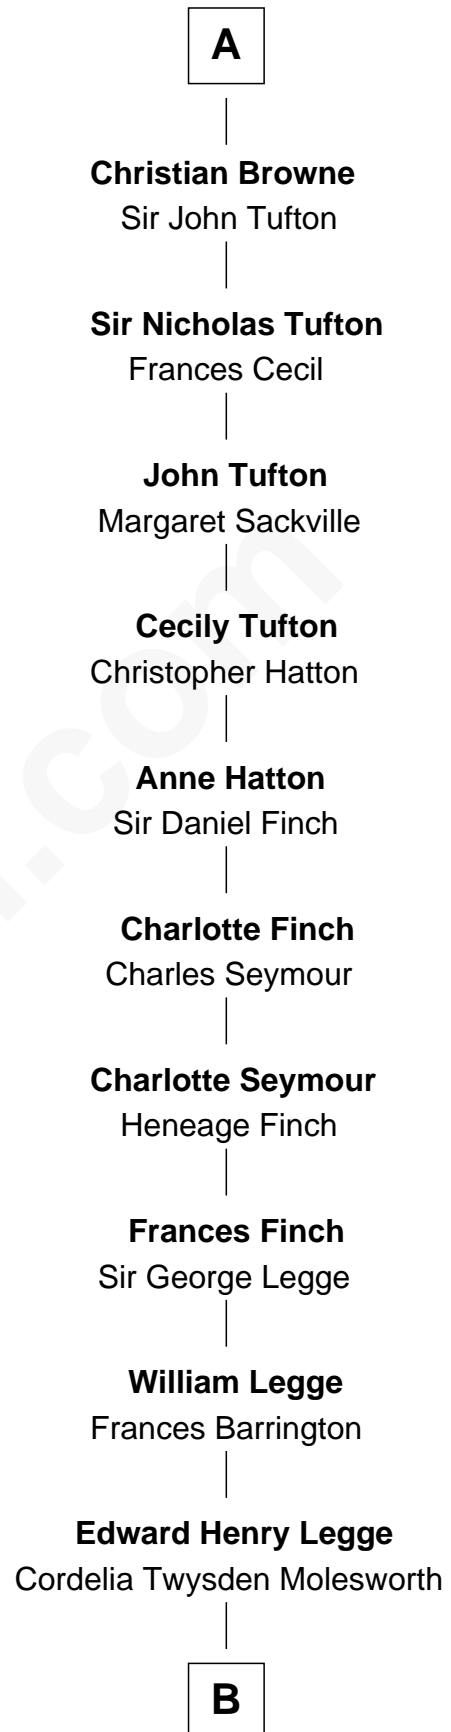

FamousKin.com Relationship Chart of

Anne Boleyn

2nd Wife of King Henry VIII

6th cousin 14 times removed of

Kit Harington

TV Actor - "Game of Thrones"

Sir William de Ros
Margery de Badlesmere

Maud de Roos
John de Welles

Anne de Welles
James Butler

James Butler
Joan Beauchamp

Sir Thomas Butler
Anne Hankeford

Margaret Butler
Sir William Boleyn

Thomas Boleyn
Elizabeth Howard

Anne Boleyn
Wife of King Henry VIII

Thomas de Ros
Beatrice de Stafford

Margaret de Ros
Sir Reynold Grey

Sir John Grey
Constance de Holand

Sir Edmund Grey
Katherine Percy

George Grey
Catherine Herbert

Anne Grey
Sir John Hussey

Anne Hussey
Sir Humphrey Browne

A

B