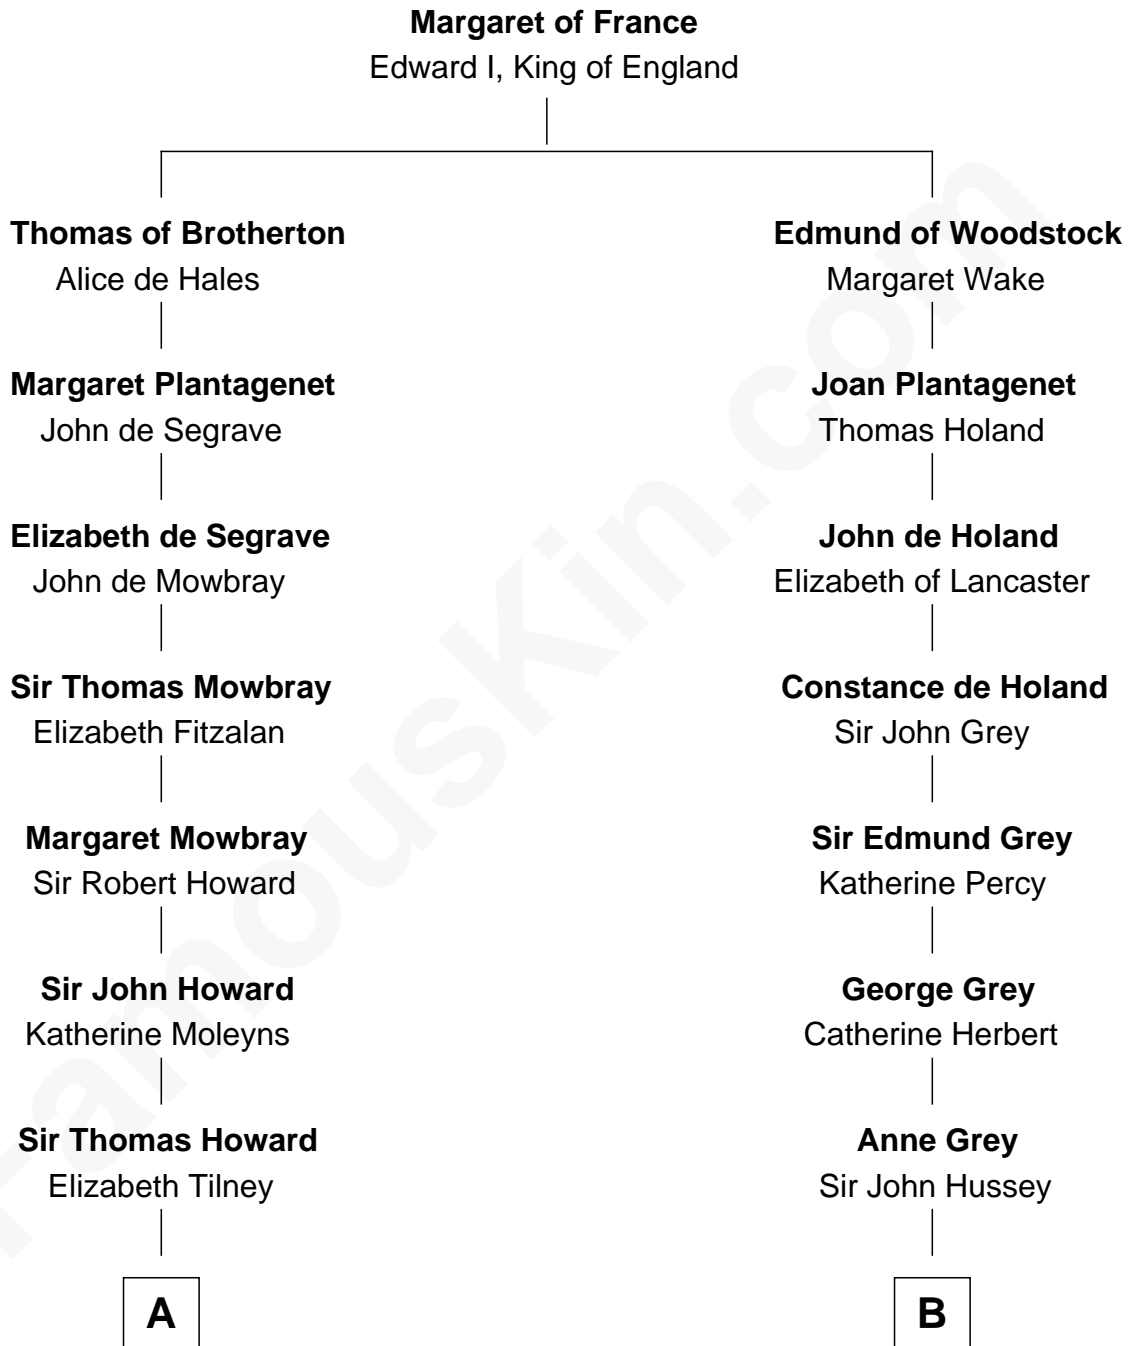

# FamousKin.com Relationship Chart of

**Anne Boleyn**

*2nd Wife of King Henry VIII*

8th cousin 13 times removed of

**Kit Harington**

*TV Actor - "Game of Thrones"*

C

**Edward Henry Legge**

Cordelia Twysden Molesworth

**Lois Marjorie Legge**

Ernest Wriothsesley Denny

**Lavender Cecilia Denny**

John Charles Dundas Harington

**Sir David Richard Harington**

Deborah Jane Catesby

**Kit Harington**

*TV Actor - "Game of Thrones"*