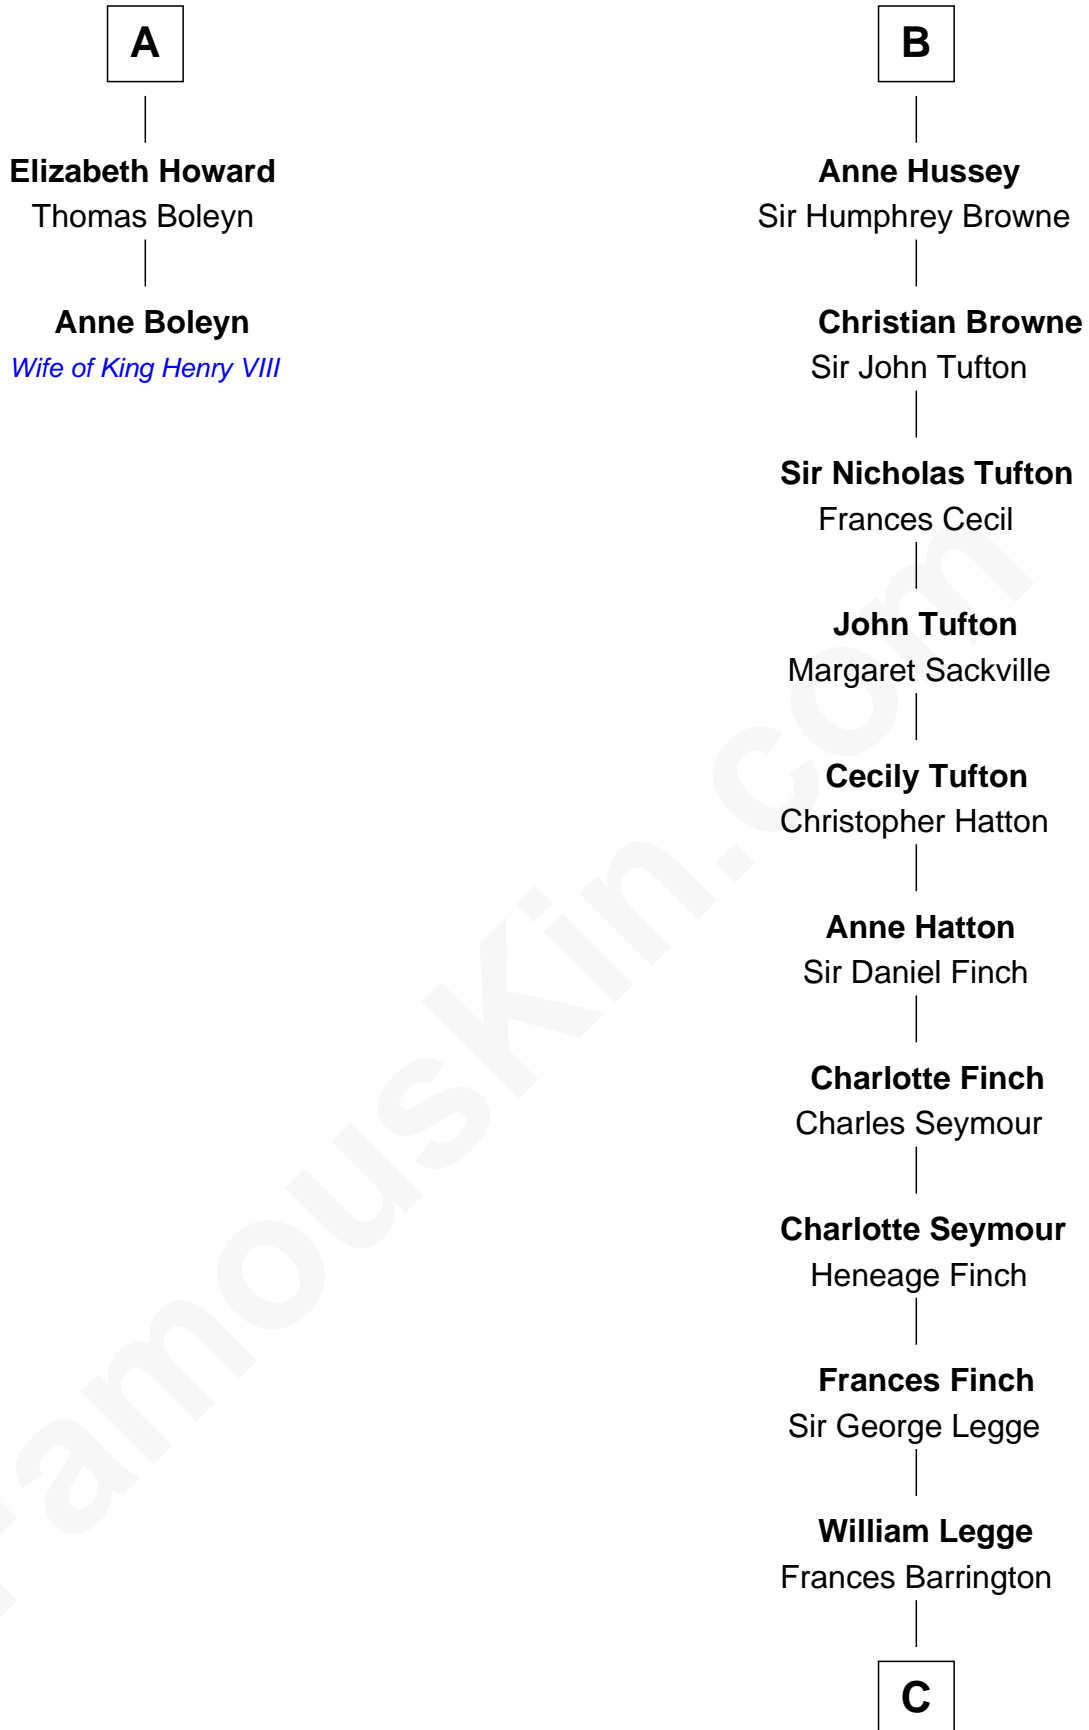

# FamousKin.com Relationship Chart of

**Anne Boleyn**

*2nd Wife of King Henry VIII*

8th cousin 13 times removed of

**Kit Harington**

*TV Actor - "Game of Thrones"*

C

**Edward Henry Legge**

Cordelia Twysden Molesworth

**Lois Marjorie Legge**

Ernest Wriothsesley Denny

**Lavender Cecilia Denny**

John Charles Dundas Harington

**Sir David Richard Harington**

Deborah Jane Catesby

**Kit Harington**

*TV Actor - "Game of Thrones"*