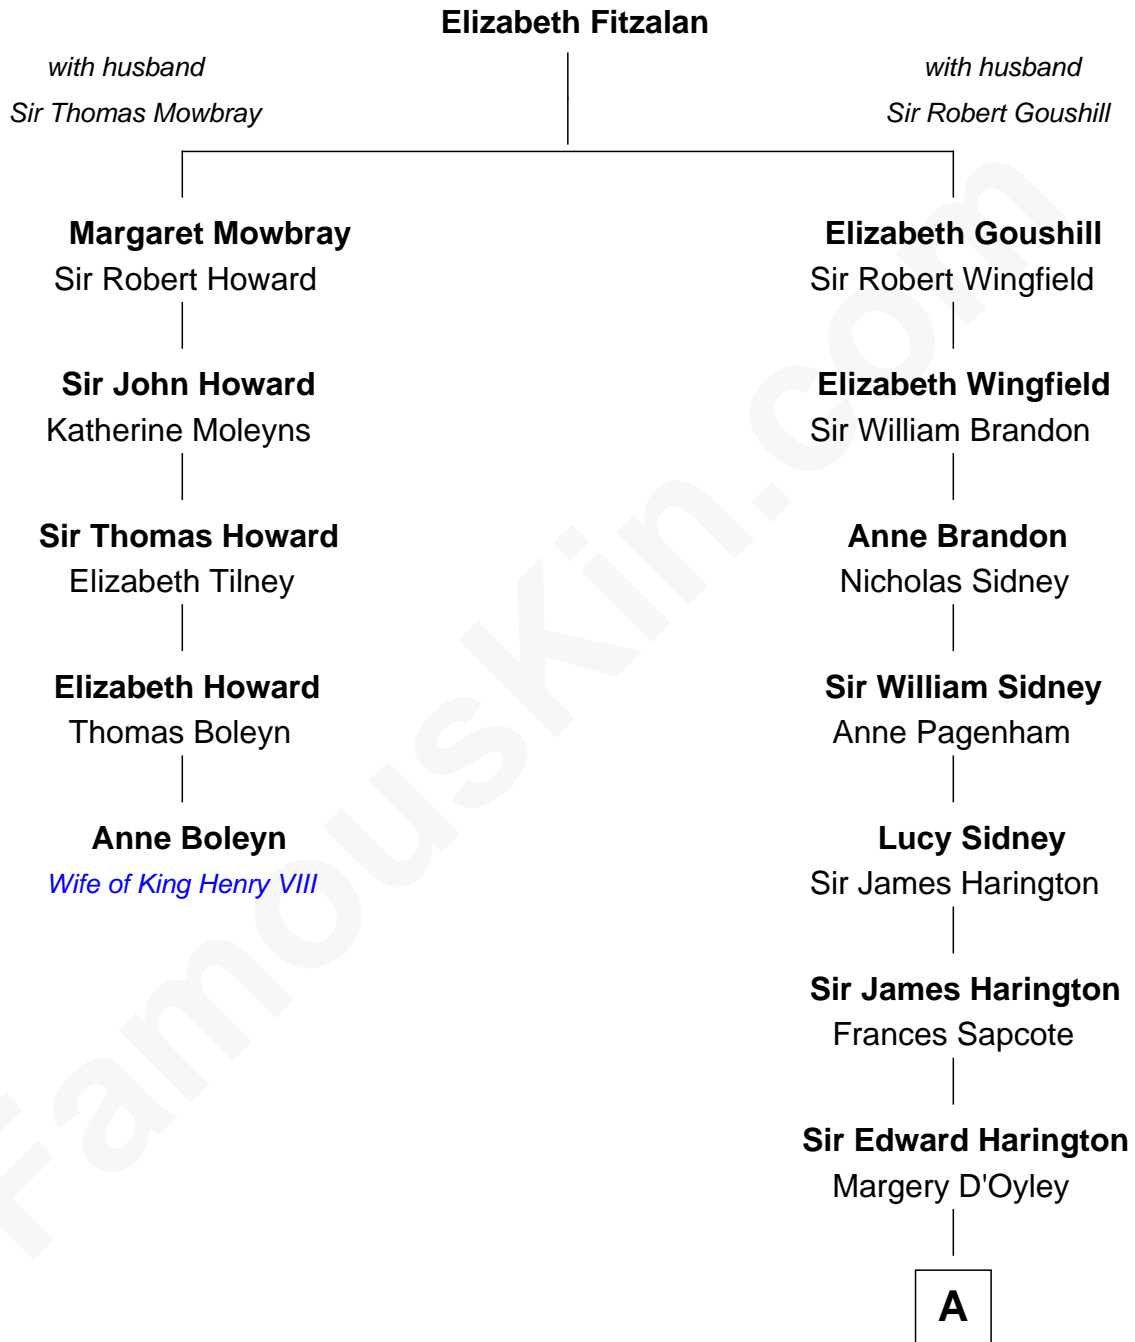

FamousKin.com Relationship Chart of

Anne Boleyn

2nd Wife of King Henry VIII

4th cousin 14 times removed of

Kit Harington

TV Actor - "Game of Thrones"

A

Sir James Harington

Catherine Wright

Henry Harington

Richard Harington

Margaret Lane

Sir James Harington

Catherine Boucher

Sir James Harington

Anna Ashenhurst