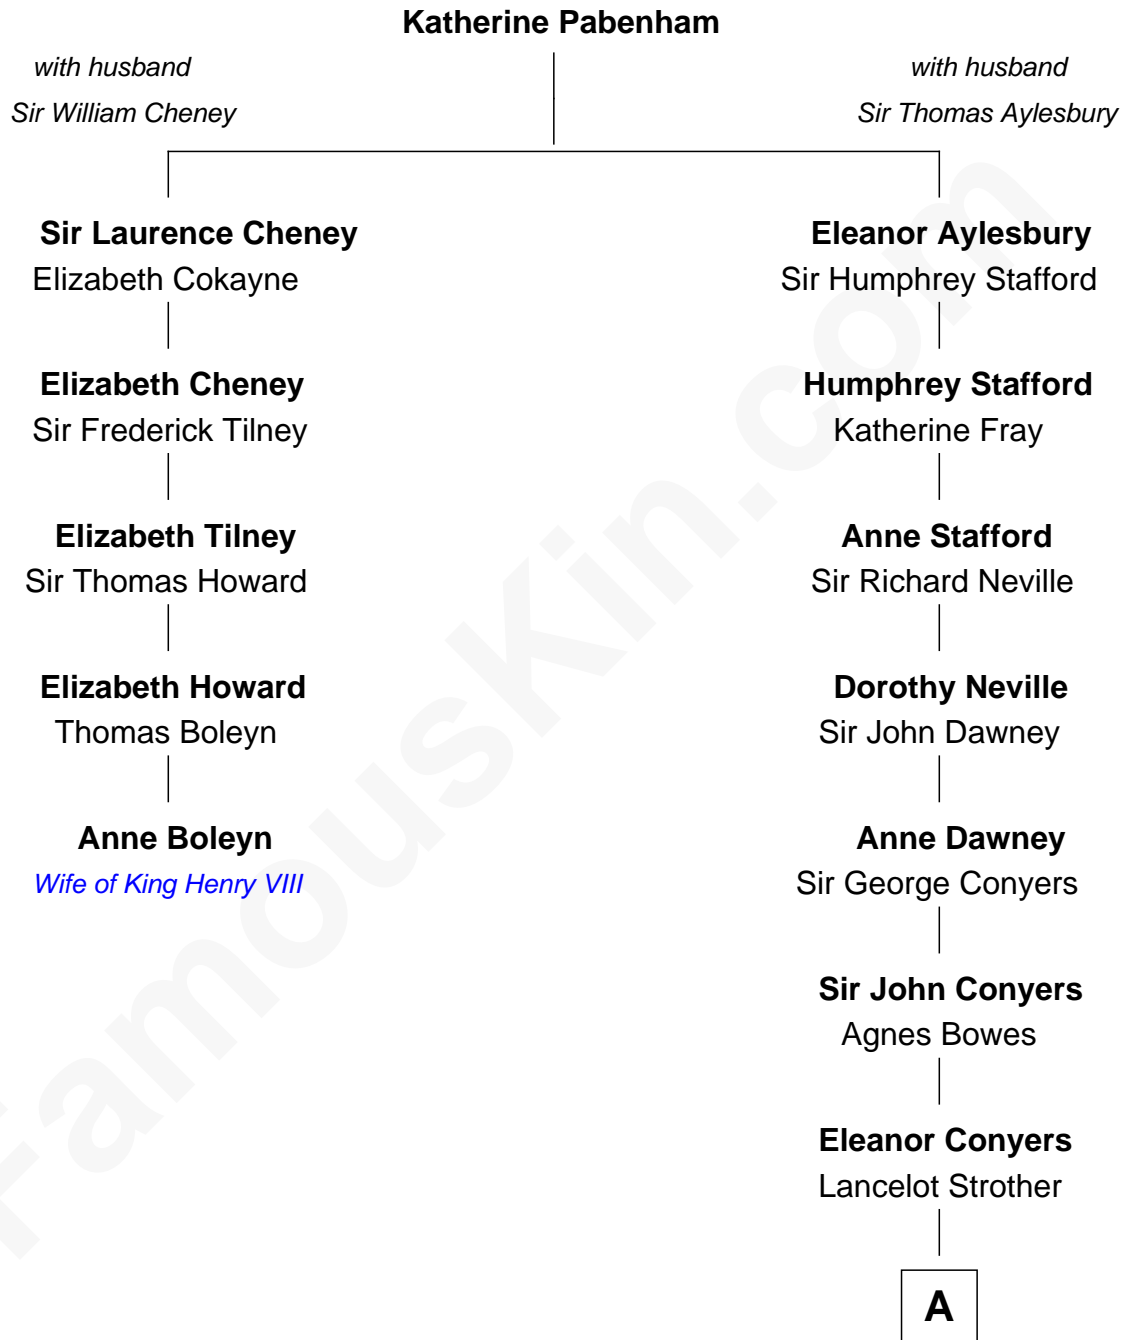

FamousKin.com Relationship Chart of

Anne Boleyn

2nd Wife of King Henry VIII

4th cousin 13 times removed of

William H. Macy

TV and Movie Actor

A

William Strother

Elizabeth - - - - -

William Strother

Dorothy - - - - -

William Strother

Margaret Thornton

Francis Strother

Susannah Dabney

Elizabeth Strother