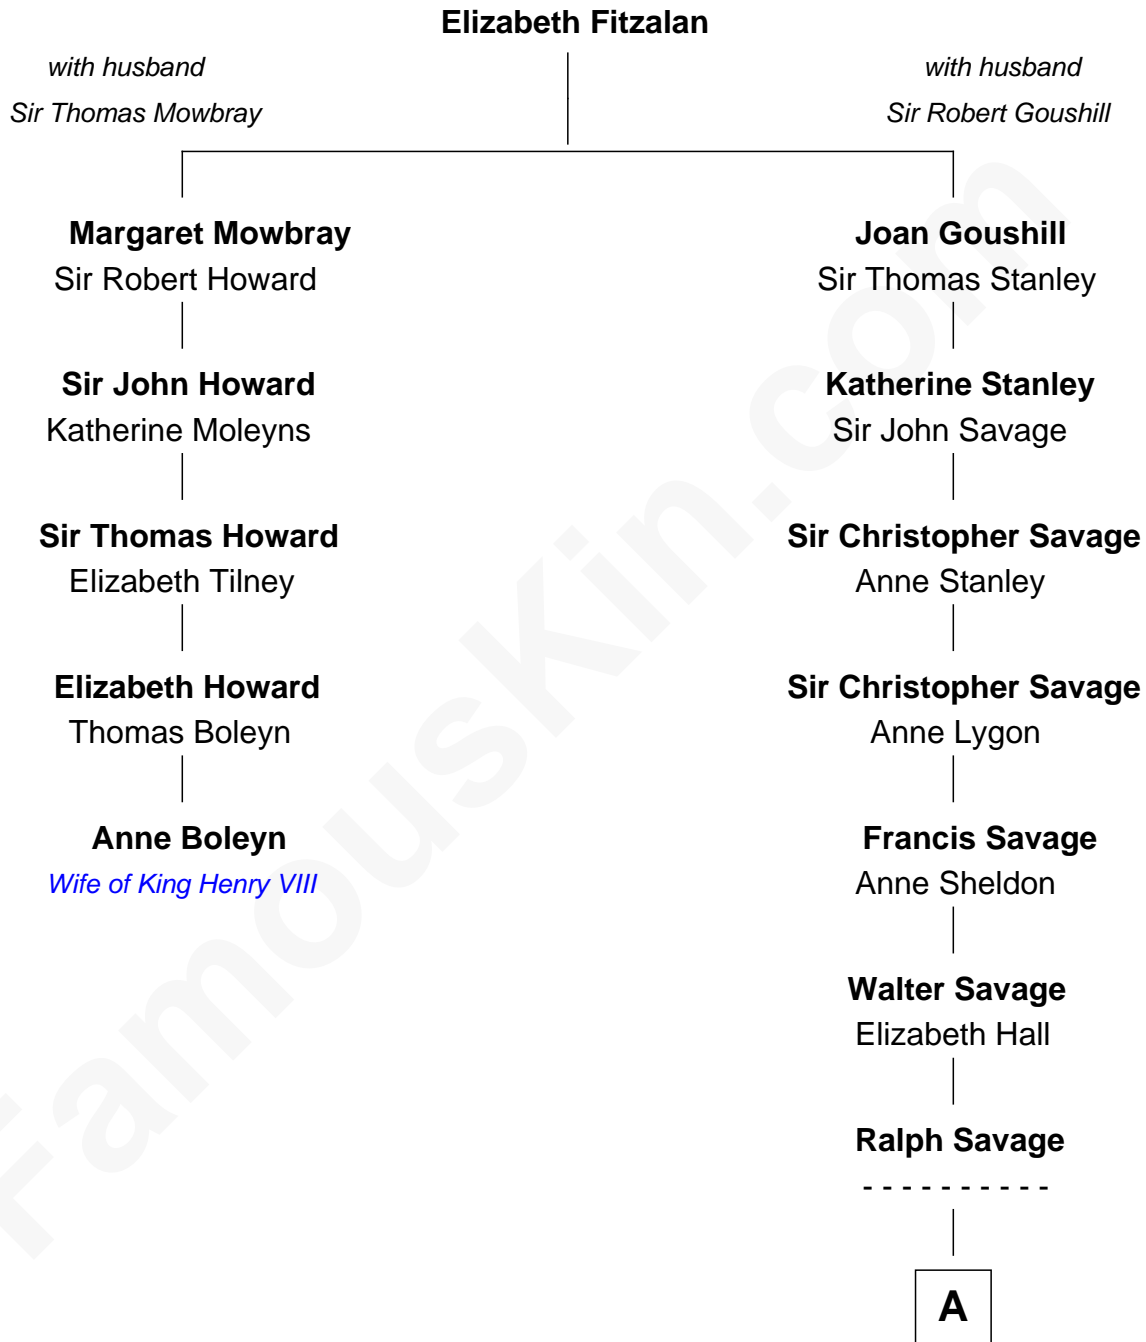

FamousKin.com Relationship Chart of

Anne Boleyn

2nd Wife of King Henry VIII

4th cousin 13 times removed of

William H. Macy

TV and Movie Actor

A

Anthony Savage

Sarah Constable

Alice Savage

Francis Thornton

Margaret Thornton

William Strother

Francis Strother

Susannah Dabney

Elizabeth Strother