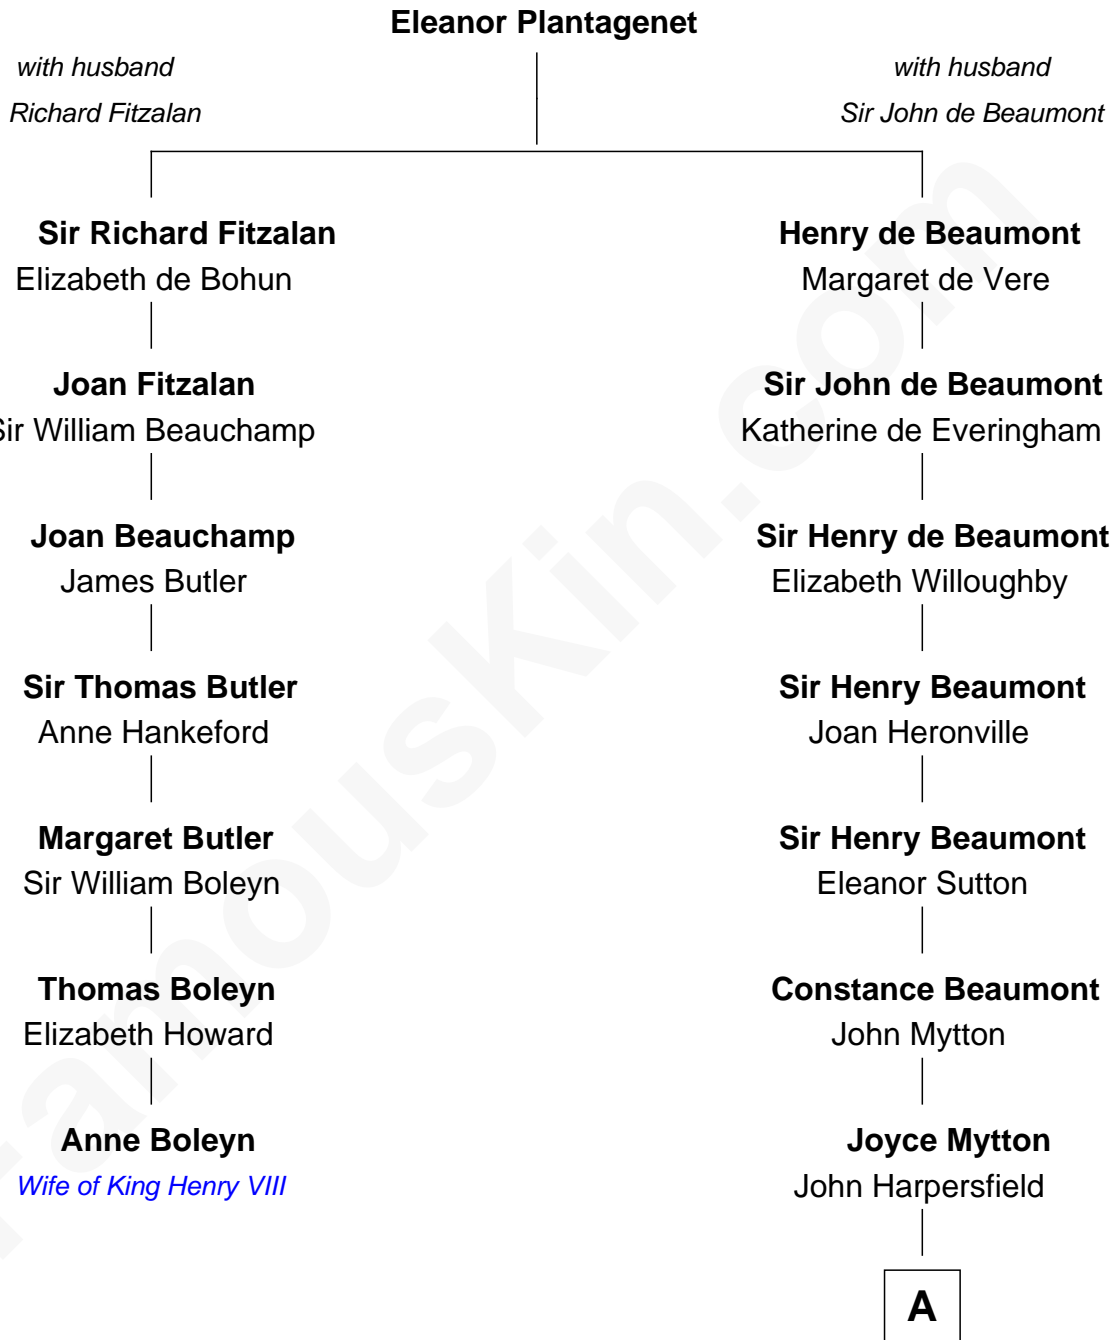

FamousKin.com Relationship Chart of

Anne Boleyn

2nd Wife of King Henry VIII

6th cousin 15 times removed of

Gerald Ford

38th U.S. President

A

Edward Harpersfield alias Mytton

Anne Skrimshire

Katherine Mytton

Roger Marshall

Elizabeth Marshall

Thomas Lewis

Judith Lewis

James Gibbins

Hannah Gibbins