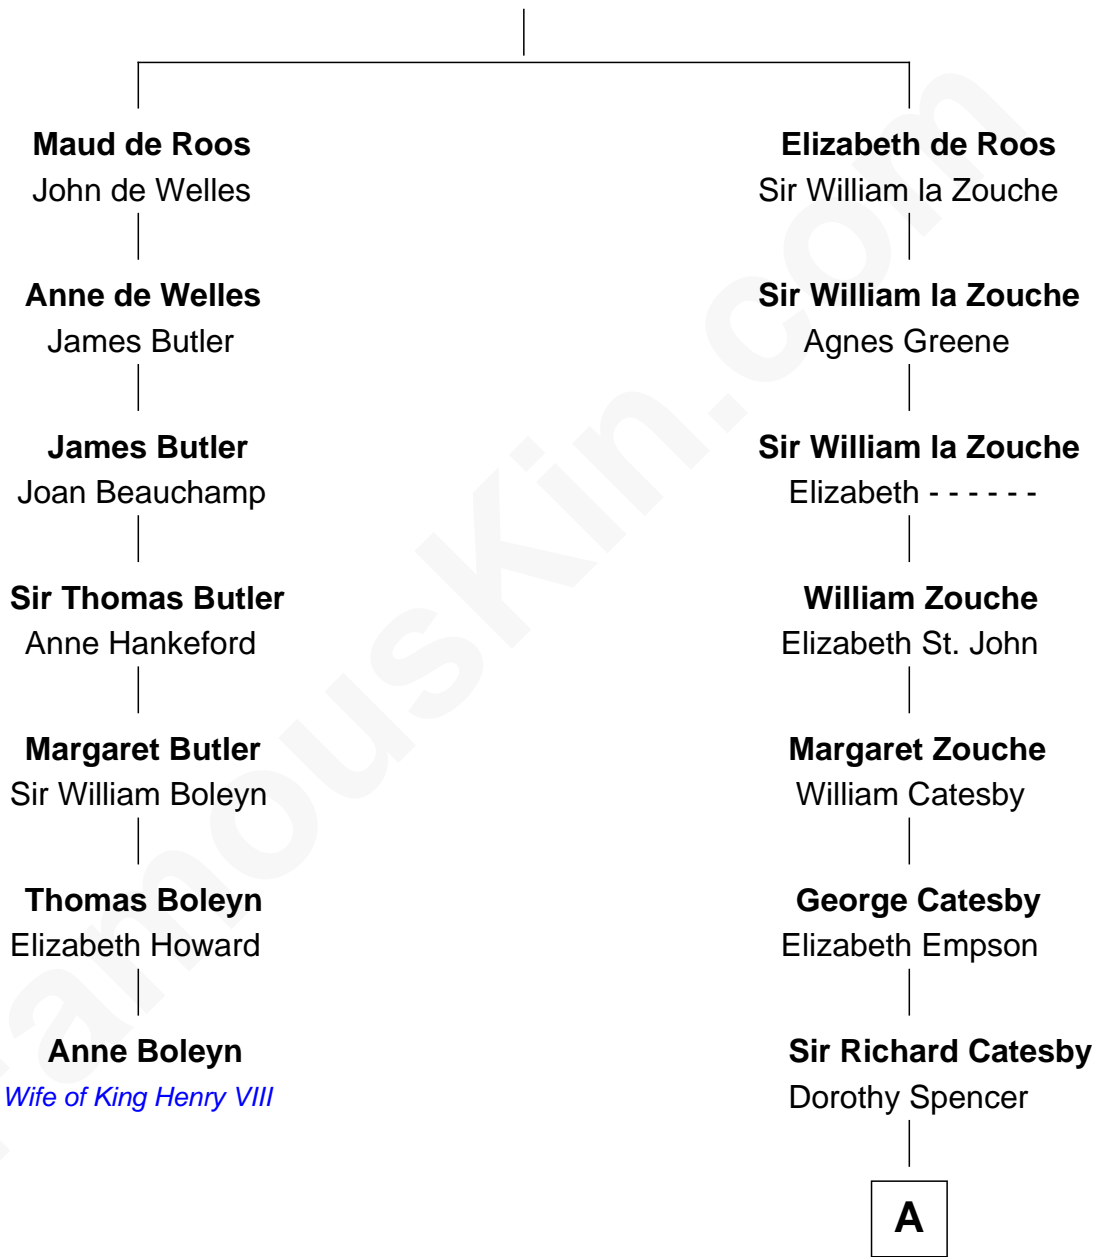

FamousKin.com Relationship Chart of

Anne Boleyn

2nd Wife of King Henry VIII

6th cousin 3 times removed of

Robert Catesby

Leader of Gunpowder Plot

Sir William de Ros
Margery de Badlesmere

A

|
William Catesby
Katherine Willington

|
Sir William Catesby
Anne Throckmorton

|
Robert Catesby
Leader of Gunpowder Plot

FamousKin.com