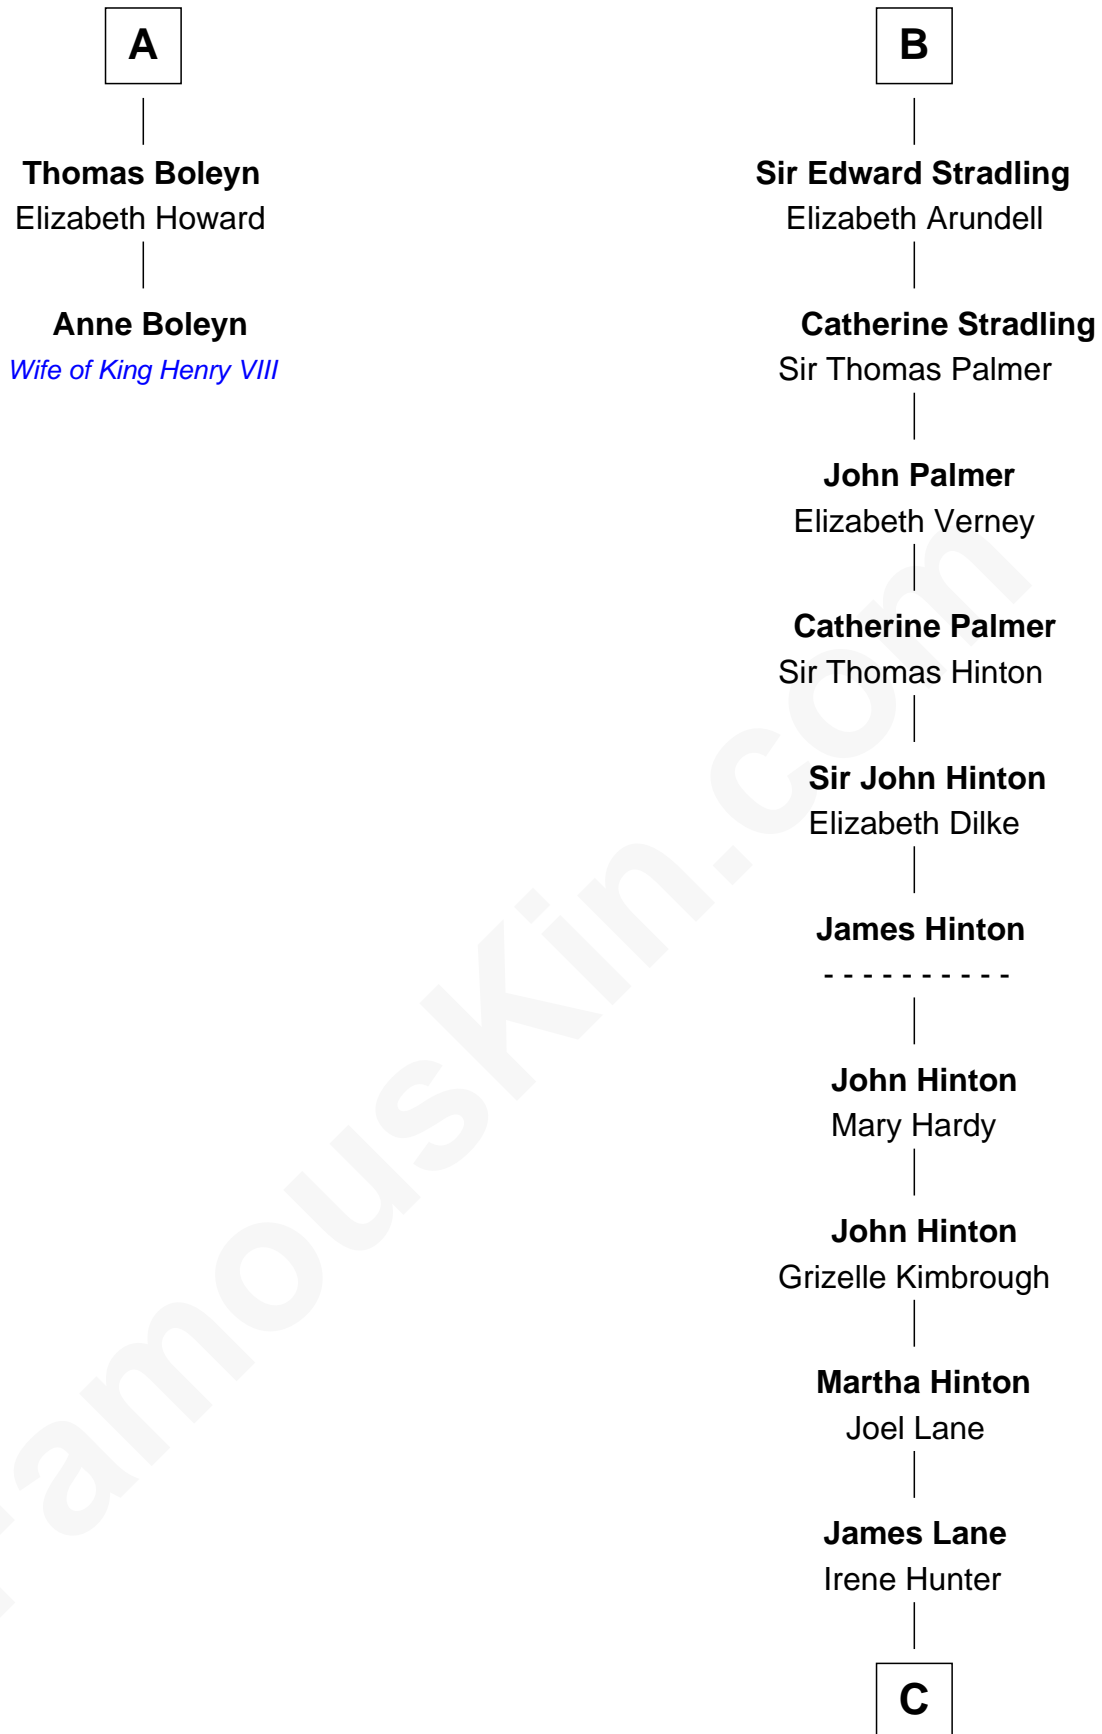

FamousKin.com Relationship Chart of

Anne Boleyn

2nd Wife of King Henry VIII

8th cousin 13 times removed of

Harper Lee

Author of To Kill a Mockingbird

C

Elizabeth Jane Lane
Theophilus Hunter Williams