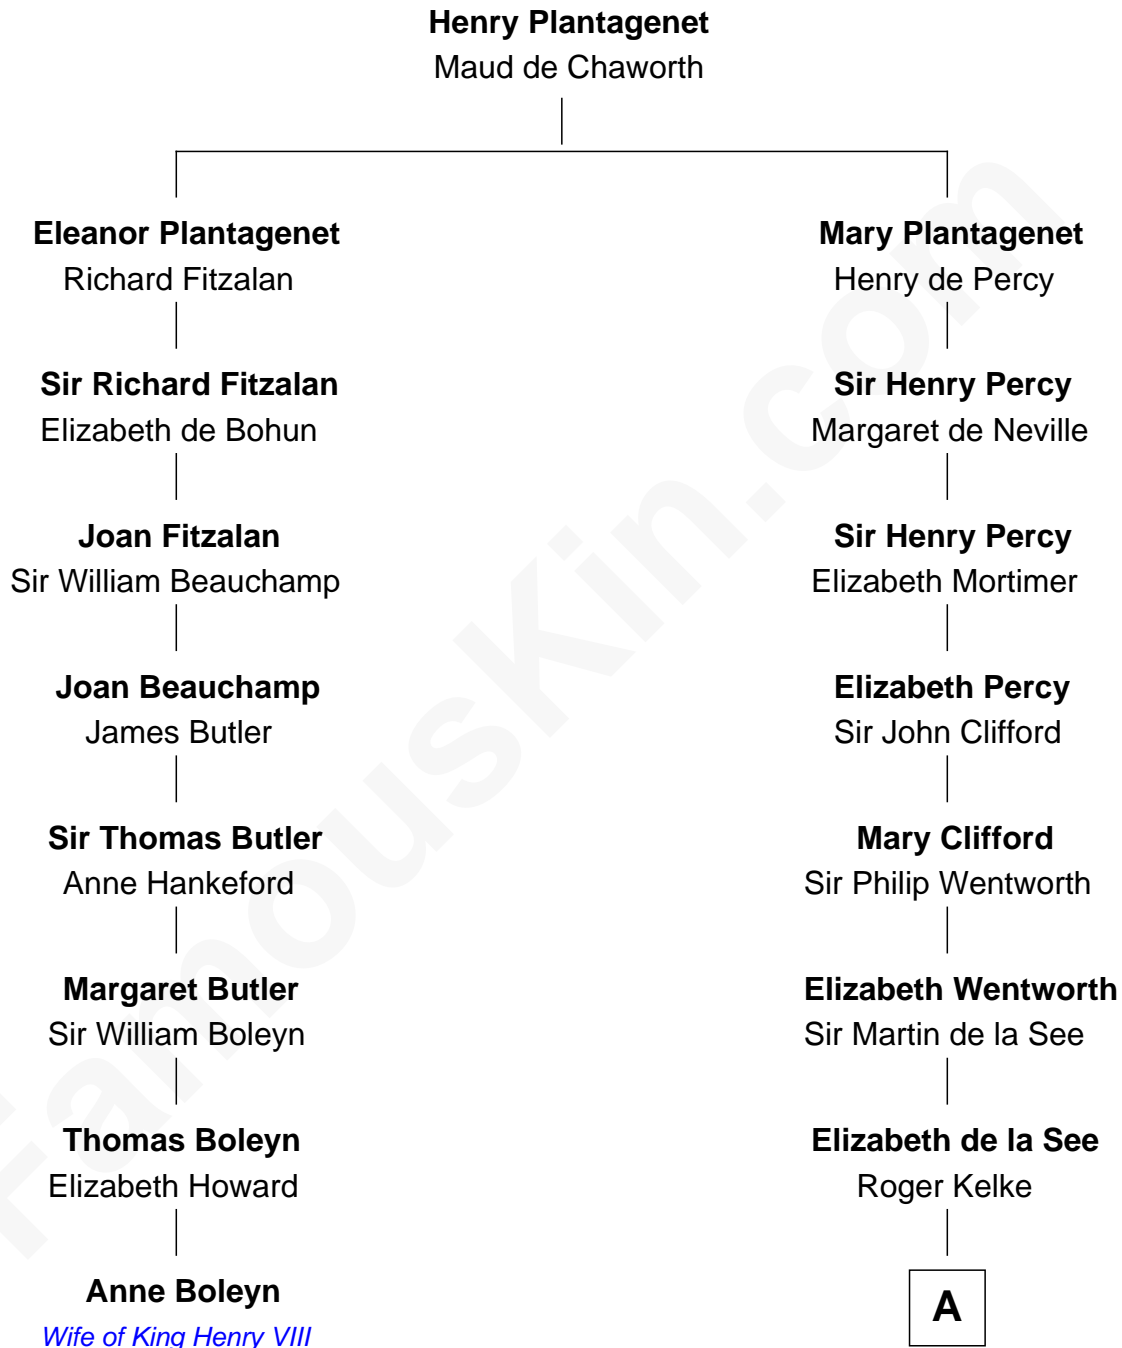

FamousKin.com Relationship Chart of

Anne Boleyn

2nd Wife of King Henry VIII

7th cousin 13 times removed of

Harper Lee

Author of To Kill a Mockingbird

A

Christopher Kelke

Isabel Girlington

William Kelke

Thomasine Skerne

Cecily Kelke

John Farrar

William Farrar

Cecily - - - - -

Col. William Farrar