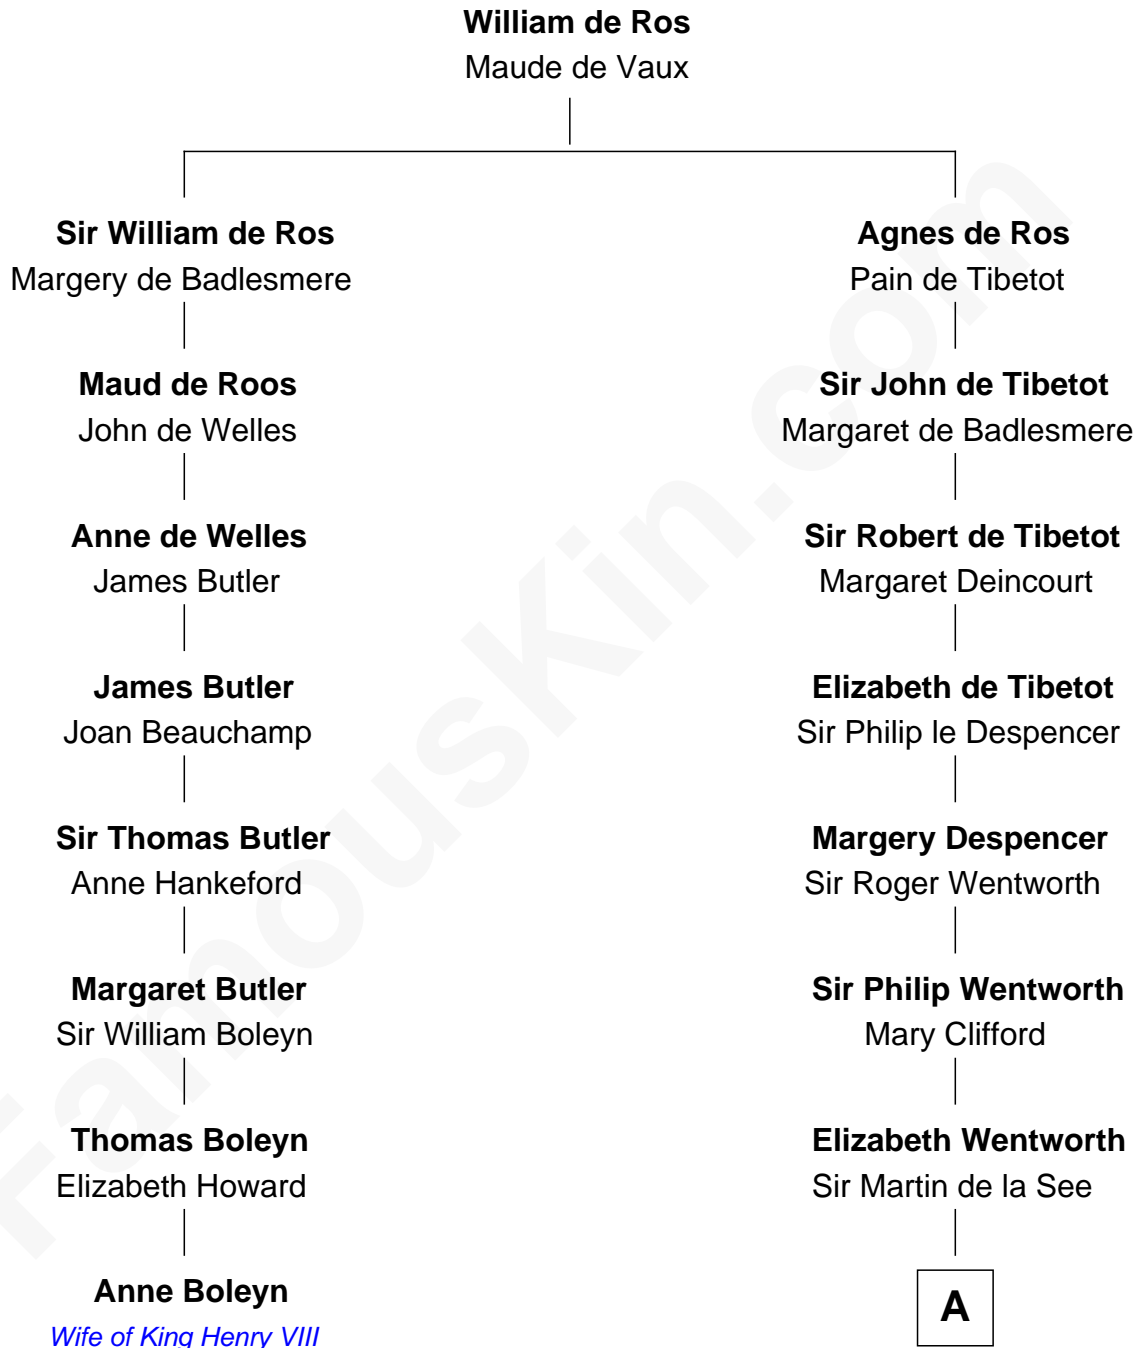

FamousKin.com Relationship Chart of

Anne Boleyn

2nd Wife of King Henry VIII

7th cousin 14 times removed of

Harper Lee

Author of To Kill a Mockingbird

A

Elizabeth de la See

Roger Kelke

Christopher Kelke

Isabel Girlington

William Kelke

Thomasine Skerne

Cecily Kelke

John Farrar

William Farrar