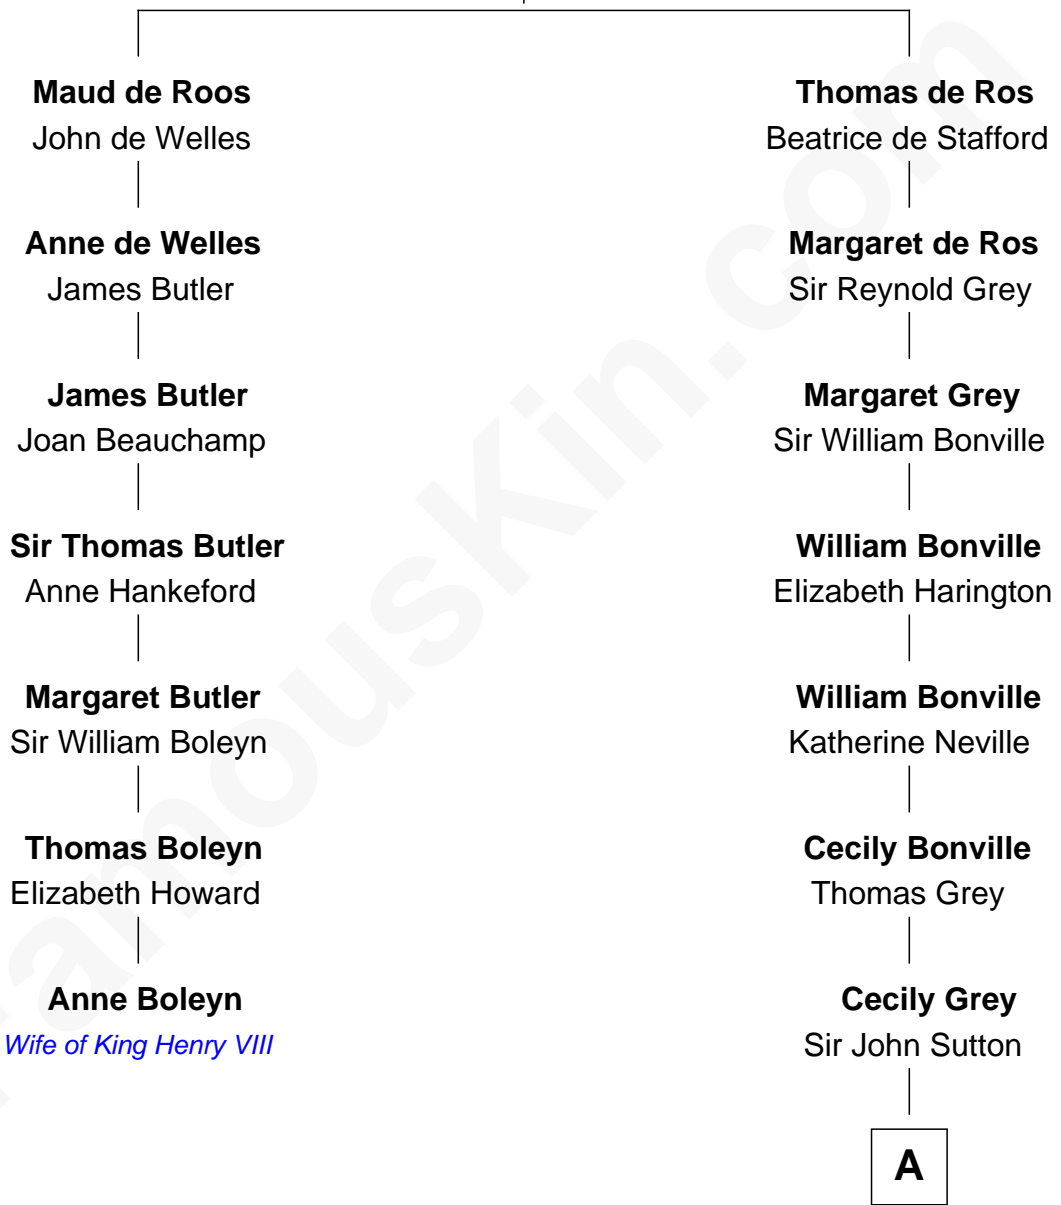

FamousKin.com Relationship Chart of

Anne Boleyn

2nd Wife of King Henry VIII

6th cousin 14 times removed of

J. K. Simmons

TV and Movie Actor

Sir William de Ros
Margery de Badlesmere

A

Sir Henry Dudley

----- Ashton

Probable

Roger Dudley

Susanna Thorne

Gov. Thomas Dudley

Dorothy York

Anne Dudley

Gov. Simon Bradstreet

John Bradstreet

Sarah Perkins

Mercy Bradstreet

John Hazen

Daniel Hazen

Rachel Schritchfield

Ziba Hazen