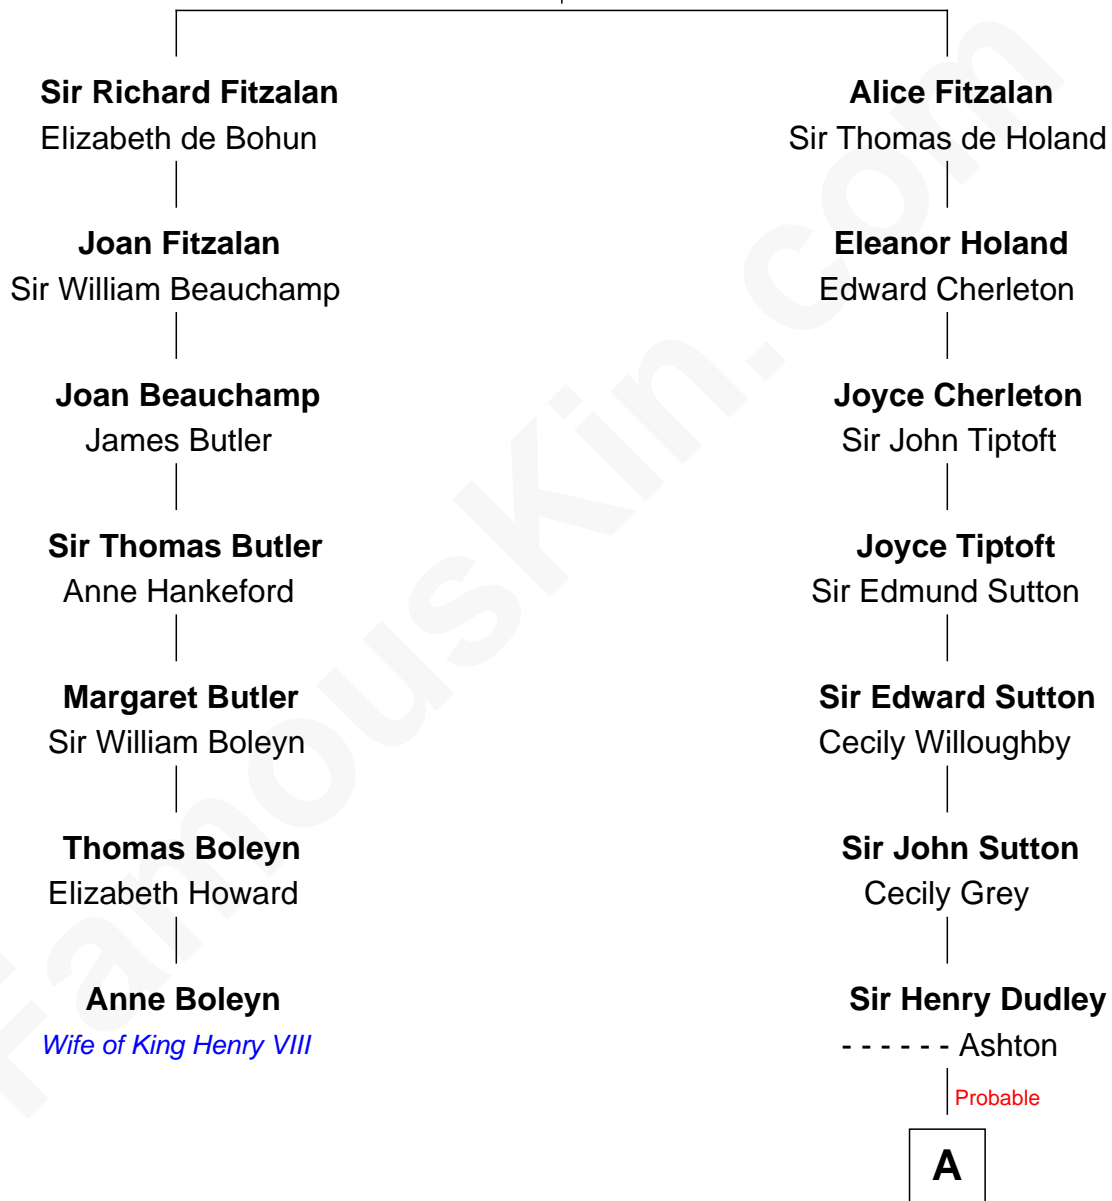

FamousKin.com Relationship Chart of

Anne Boleyn

2nd Wife of King Henry VIII

6th cousin 13 times removed of

J. K. Simmons

TV and Movie Actor

Richard Fitzalan
Eleanor Plantagenet

A

Roger Dudley
Susanna Thorne

Gov. Thomas Dudley
Dorothy York

Anne Dudley
Gov. Simon Bradstreet

John Bradstreet
Sarah Perkins

Mercy Bradstreet
John Hazen

Daniel Hazen
Rachel Schritchfield

Ziba Hazen
Katrina Sharp