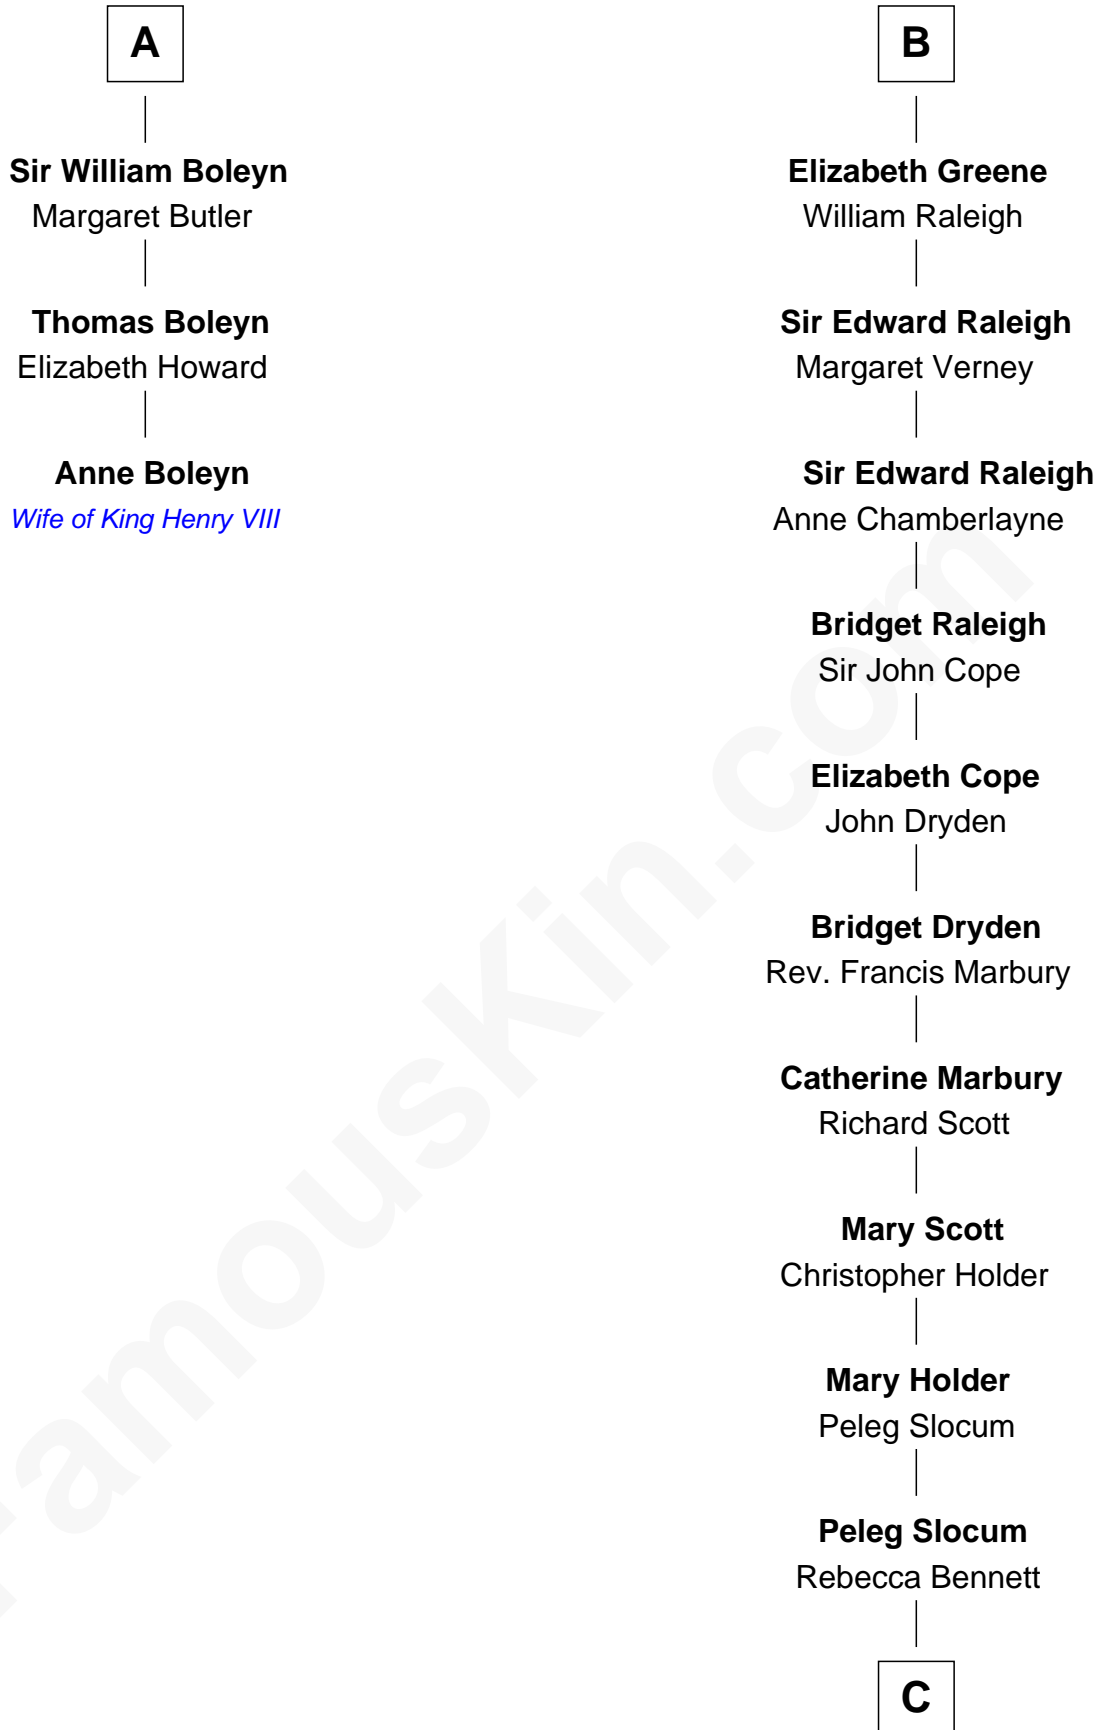

FamousKin.com Relationship Chart of

Anne Boleyn

2nd Wife of King Henry VIII

9th cousin 12 times removed of

Henry Clay Folger

Founder of Folger Shakespeare Library and Chairman of Standard Oil

Sir Roger de Somery

Nichole d'Aubenev

C

Peleg Slocum
Elizabeth Brown

Rebecca Slocum
George Folger

Samuel Brown Folger
Nancy F. Hiller

Henry Clay Folger
Eliza Jane Clark

Henry Clay Folger
Chairman of Standard Oil

FamousKin.com