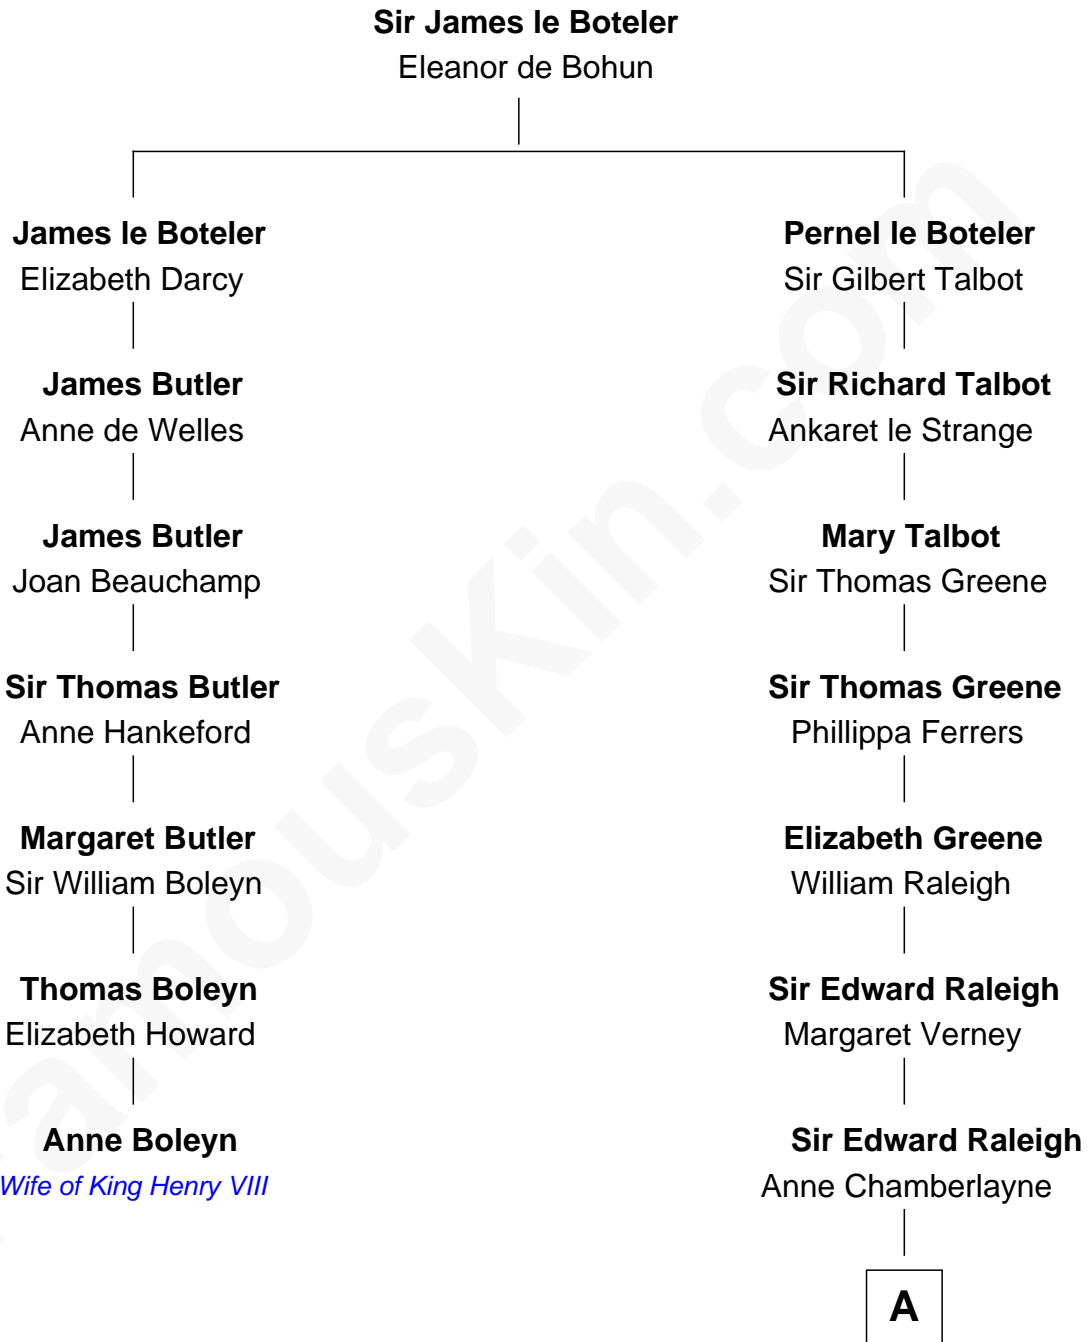

FamousKin.com Relationship Chart of

Anne Boleyn

2nd Wife of King Henry VIII

6th cousin 12 times removed of

Henry Clay Folger

Founder of Folger Shakespeare Library and Chairman of Standard Oil

A

Bridget Raleigh