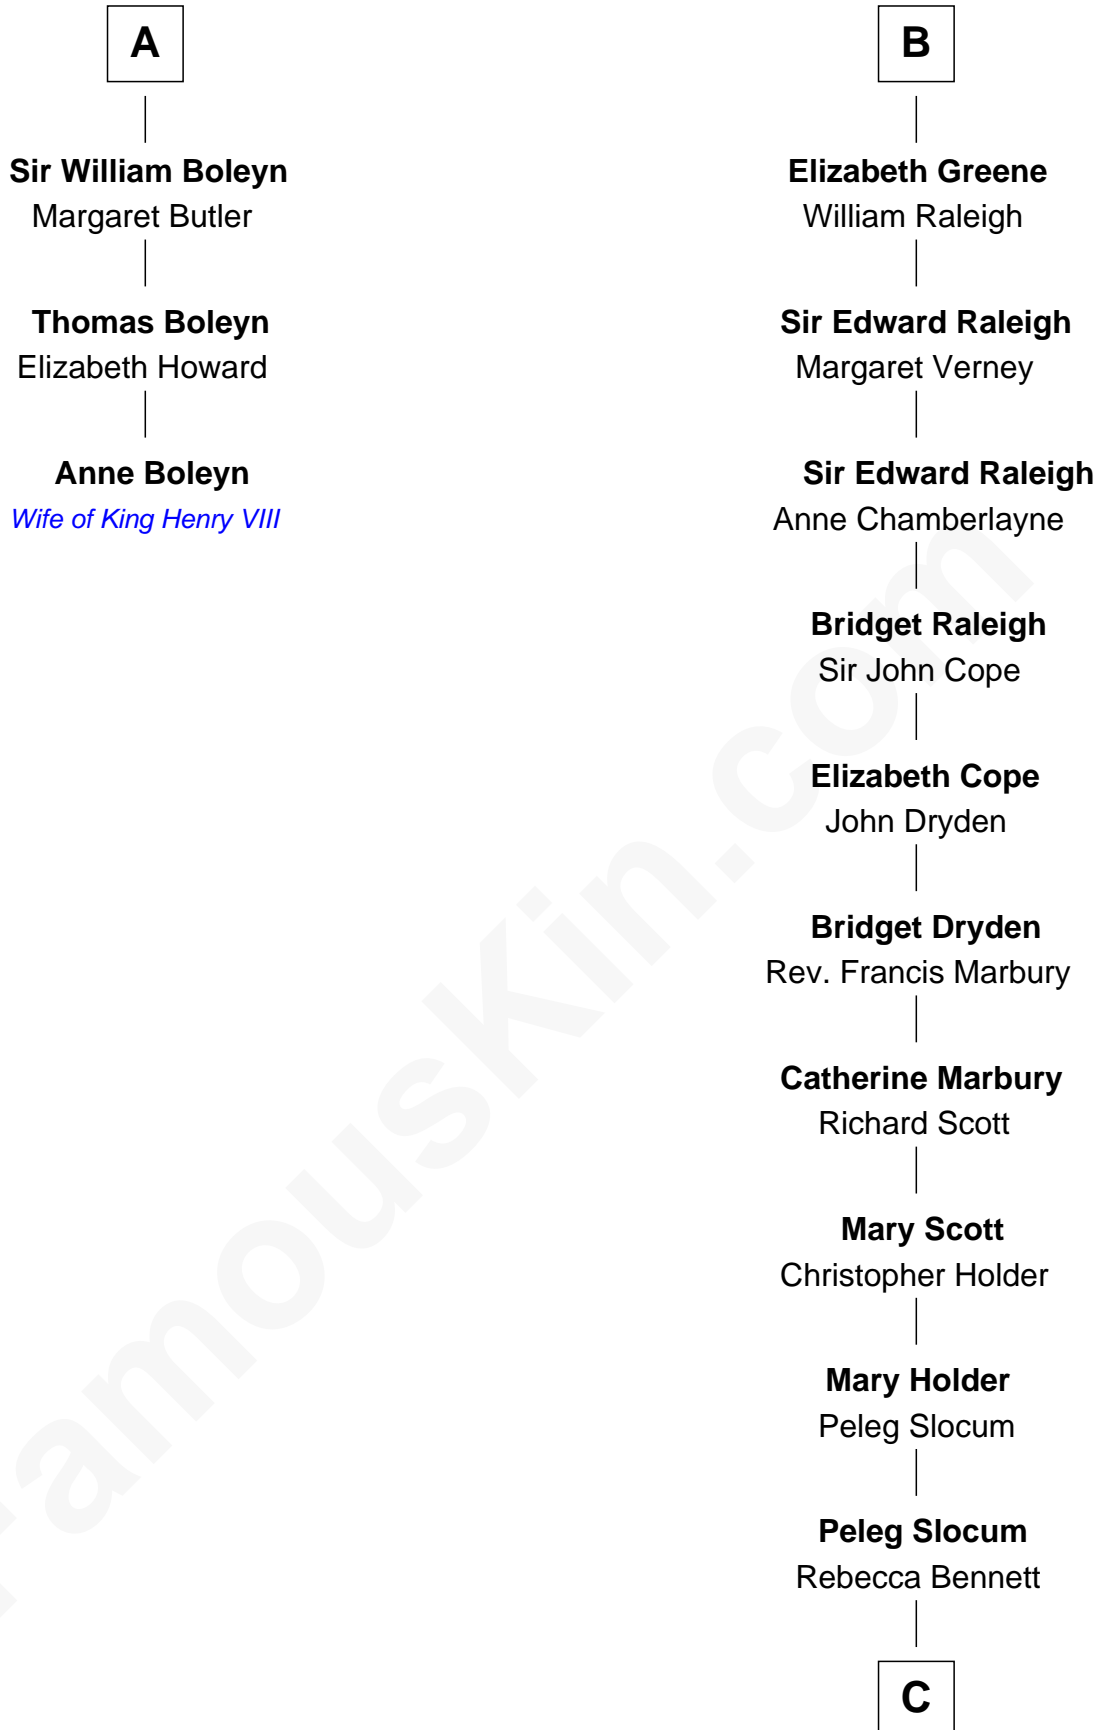

FamousKin.com Relationship Chart of

Anne Boleyn

2nd Wife of King Henry VIII

9th cousin 11 times removed of

J. A. Folger

Founder of Folger Coffee Company

Sir Roger de Somery

Nichole d'Aubenev