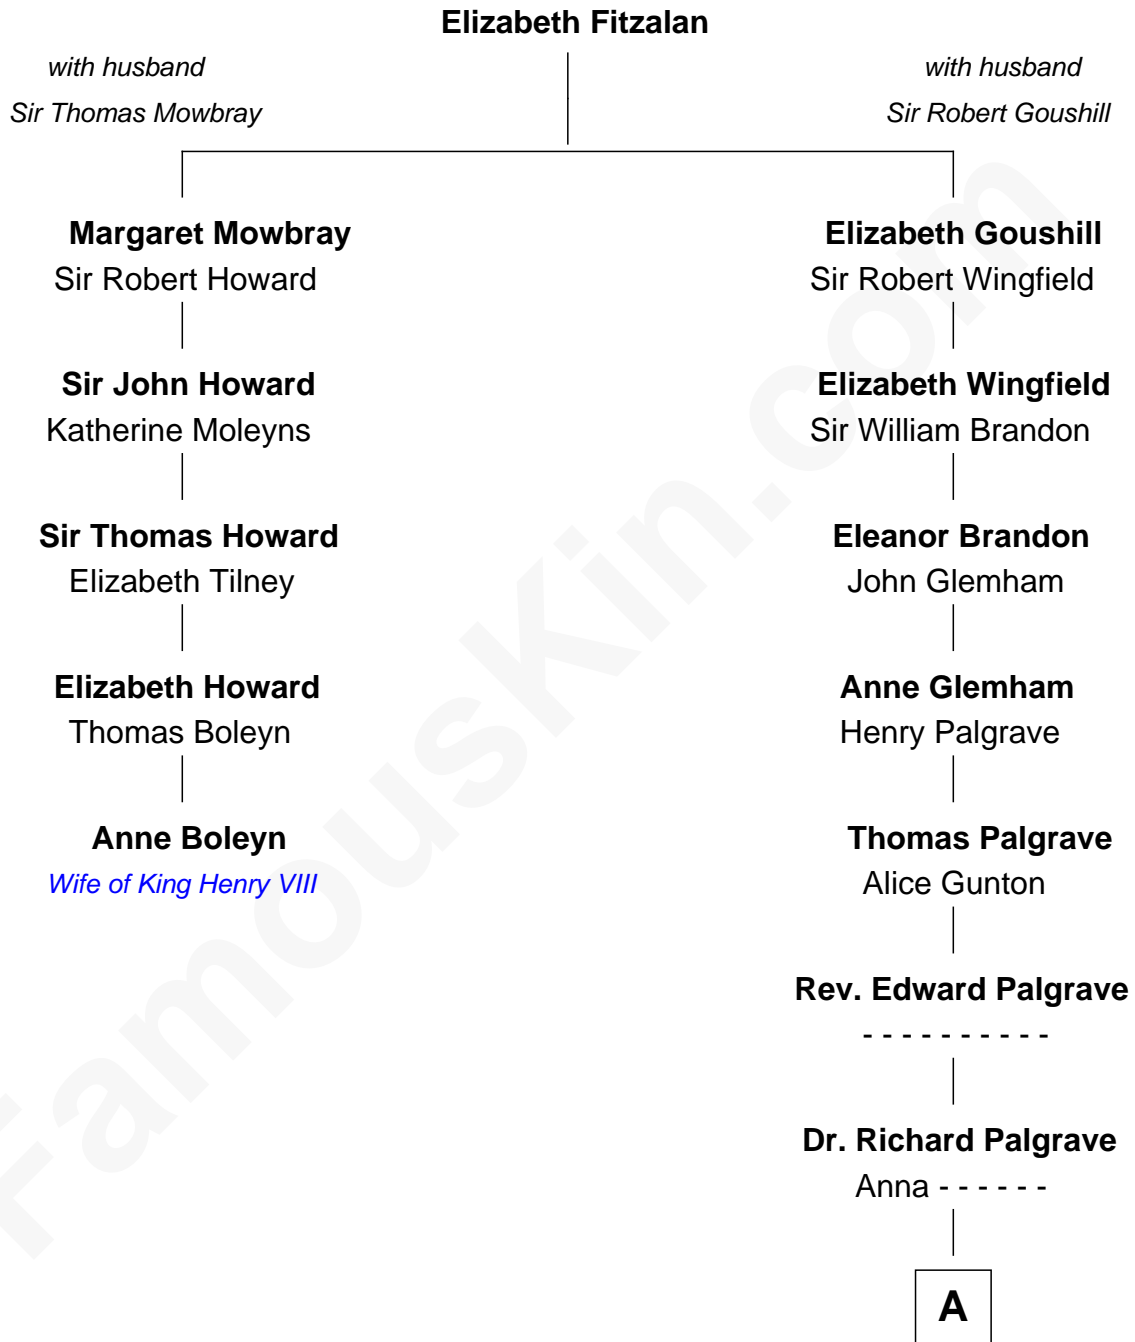

FamousKin.com Relationship Chart of

Anne Boleyn

2nd Wife of King Henry VIII

4th cousin 10 times removed of

J. A. Folger

Founder of Folger Coffee Company

A

Sarah Palgrave