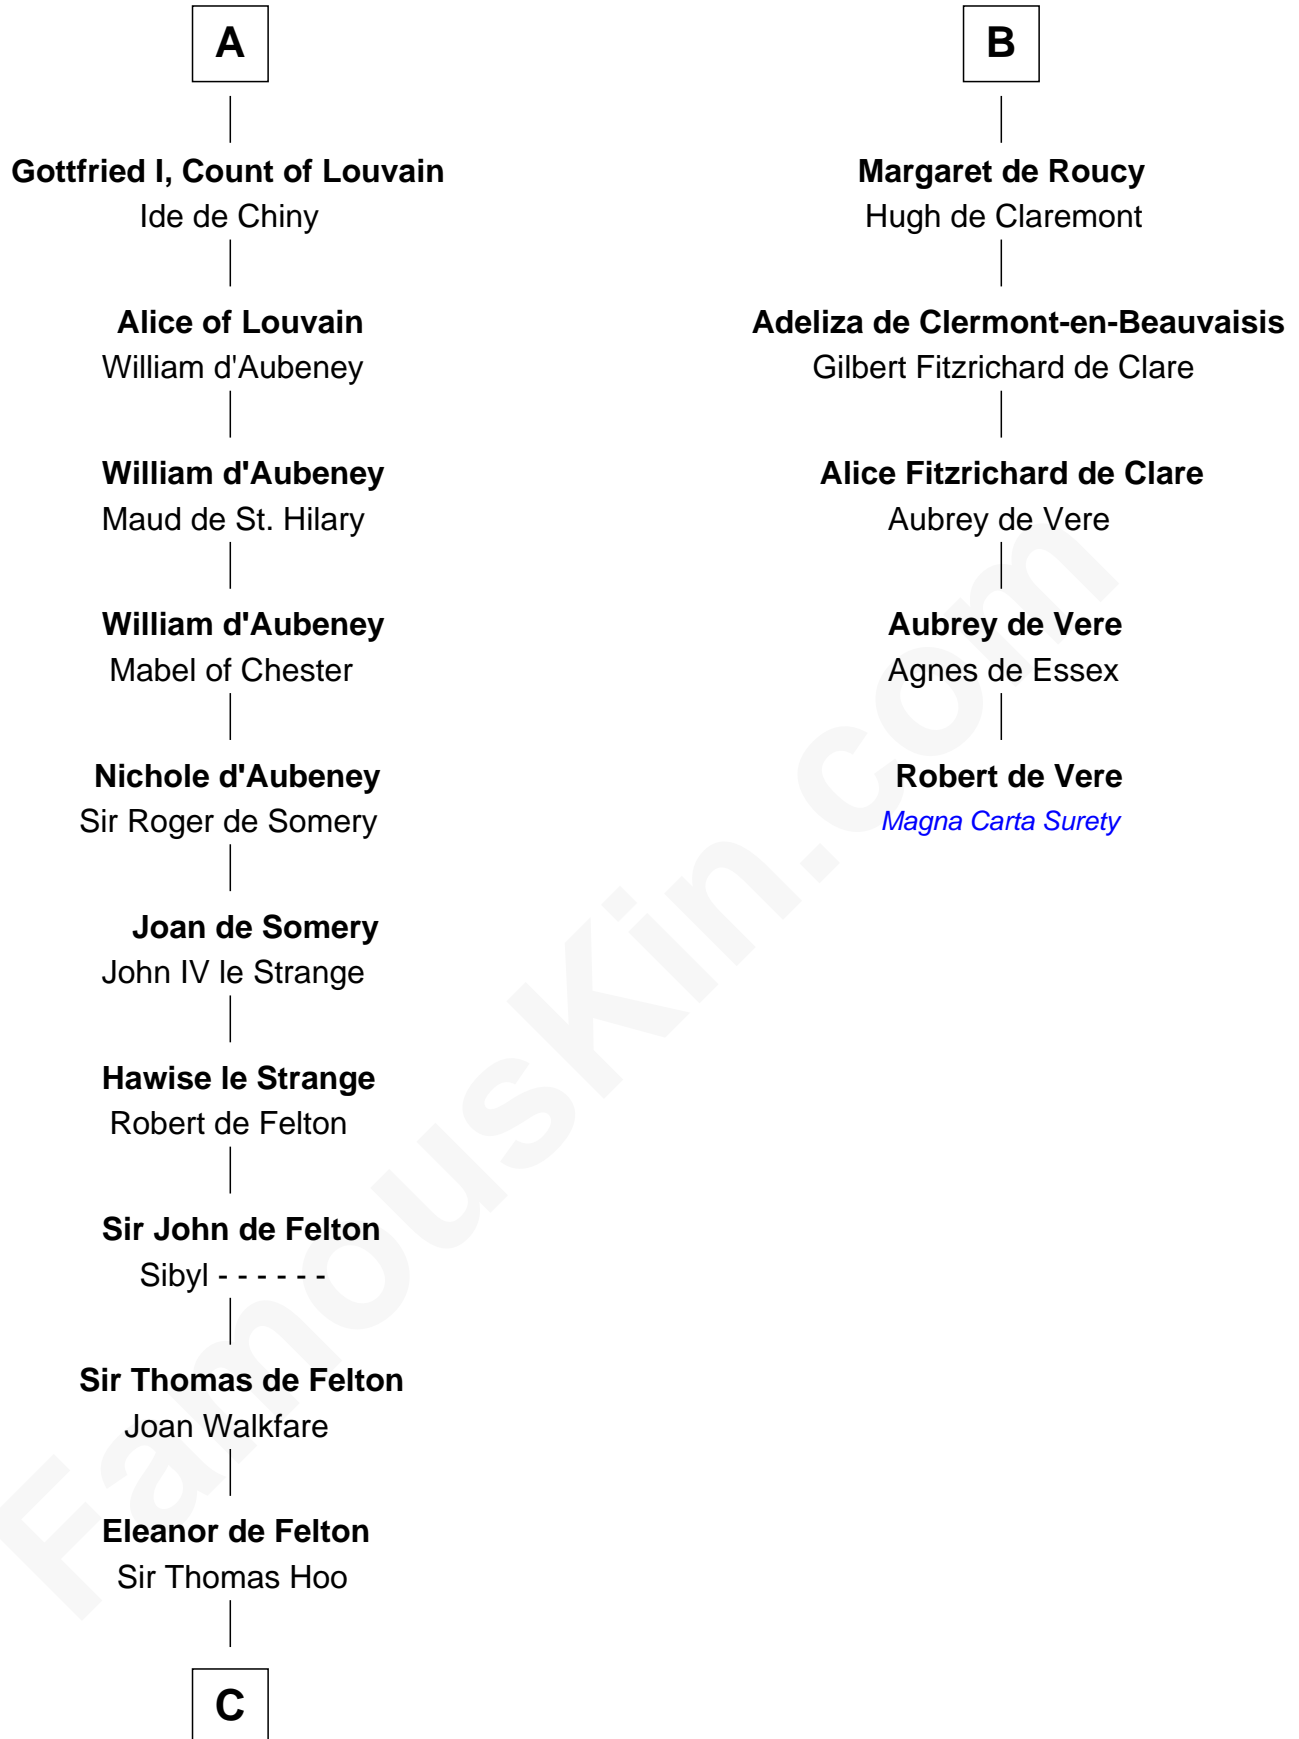

FamousKin.com

Relationship Chart of

Anne Boleyn

2nd Wife of King Henry VIII

11th cousin 10 times removed of

Robert de Vere

Magna Carta Surety

C

—
Sir Thomas Hoo
Elizabeth Wychingham

—
Anne Hoo
Sir Geoffrey Boleyn

—
Sir William Boleyn
Margaret Butler

—
Thomas Boleyn
Elizabeth Howard

—
Anne Boleyn
Wife of King Henry VIII

FamousKin.com