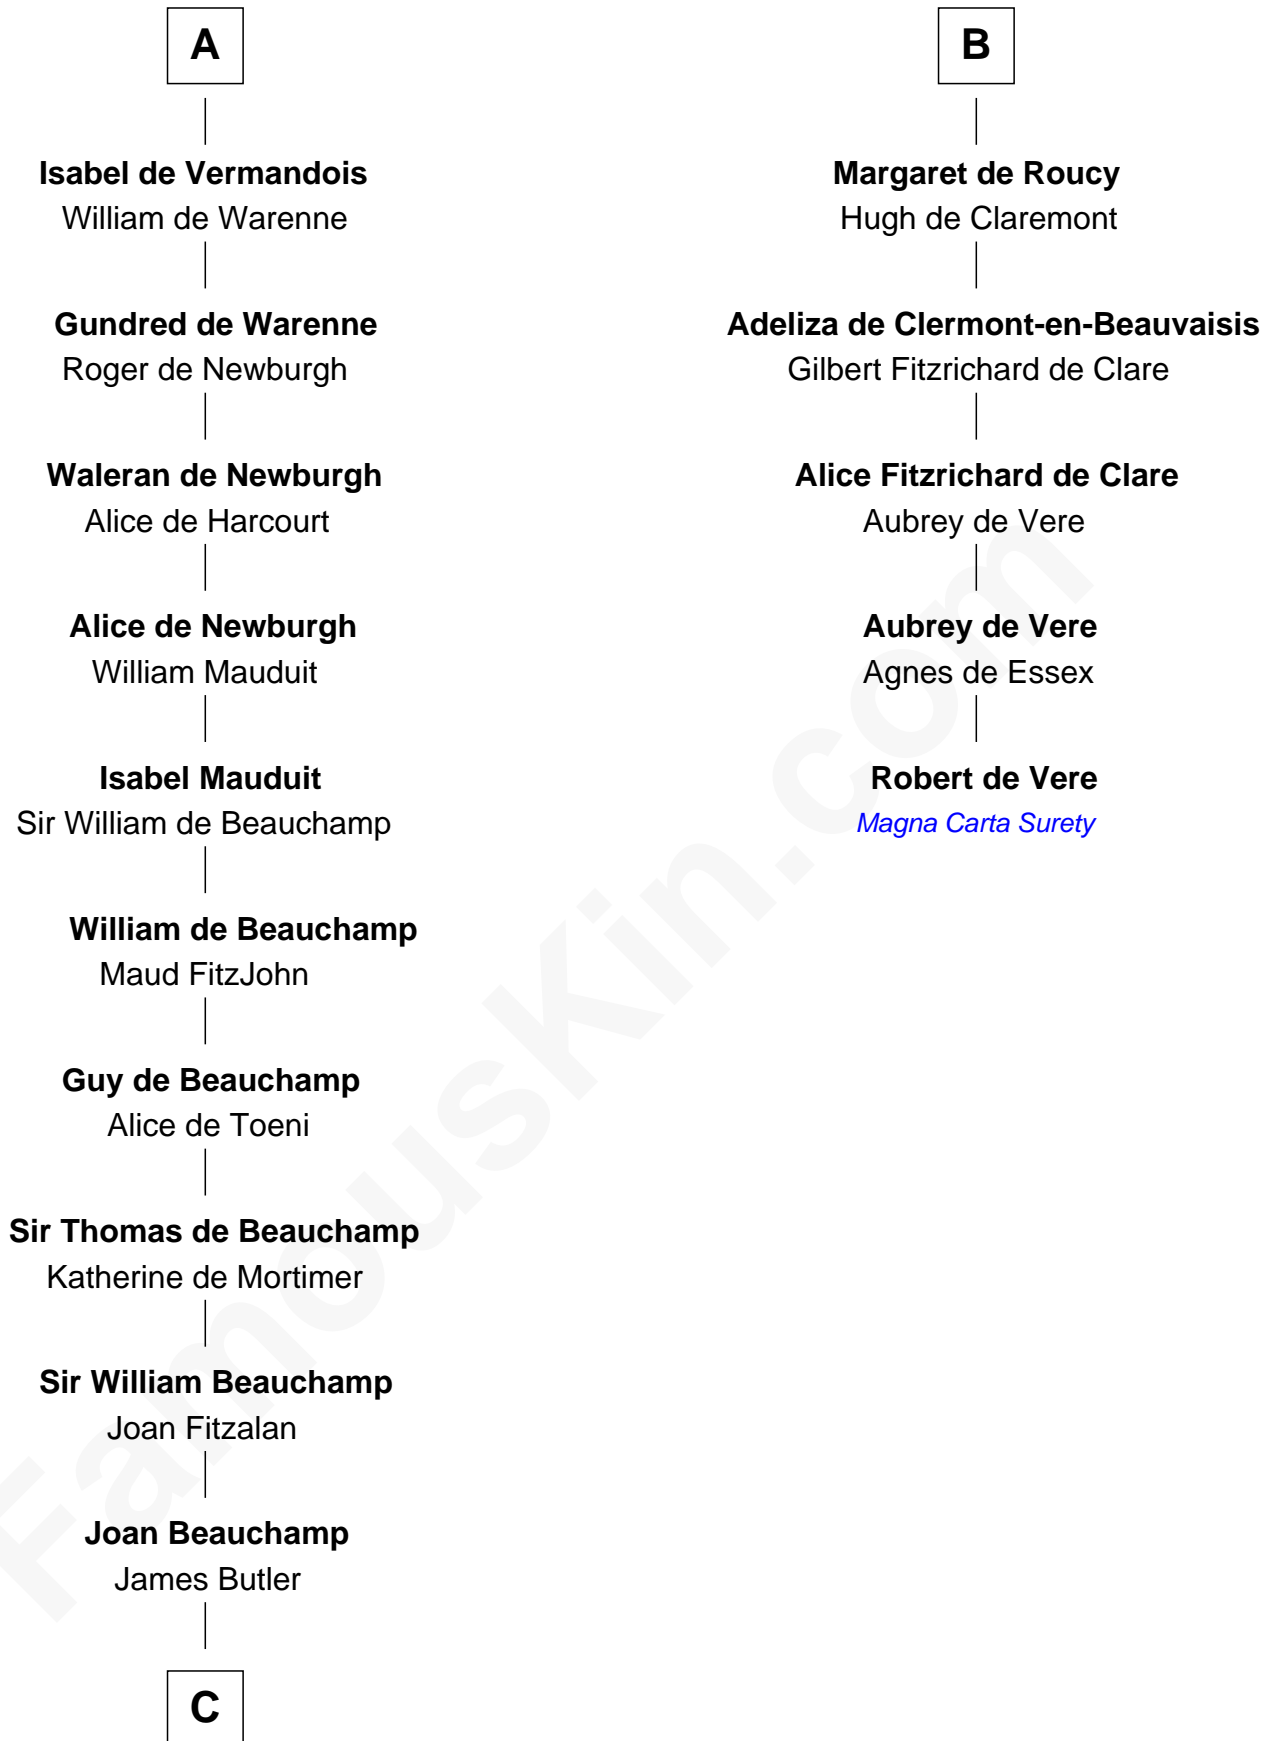

# FamousKin.com Relationship Chart of

**Anne Boleyn**

*2nd Wife of King Henry VIII*

11th cousin 9 times removed of

**Robert de Vere**

*Magna Carta Surety*

**Pepin of Vermandois**

**C**

—  
**Sir Thomas Butler**

Anne Hankeford

—  
**Margaret Butler**

Sir William Boleyn

—  
**Thomas Boleyn**

Elizabeth Howard

—  
**Anne Boleyn**

*Wife of King Henry VIII*