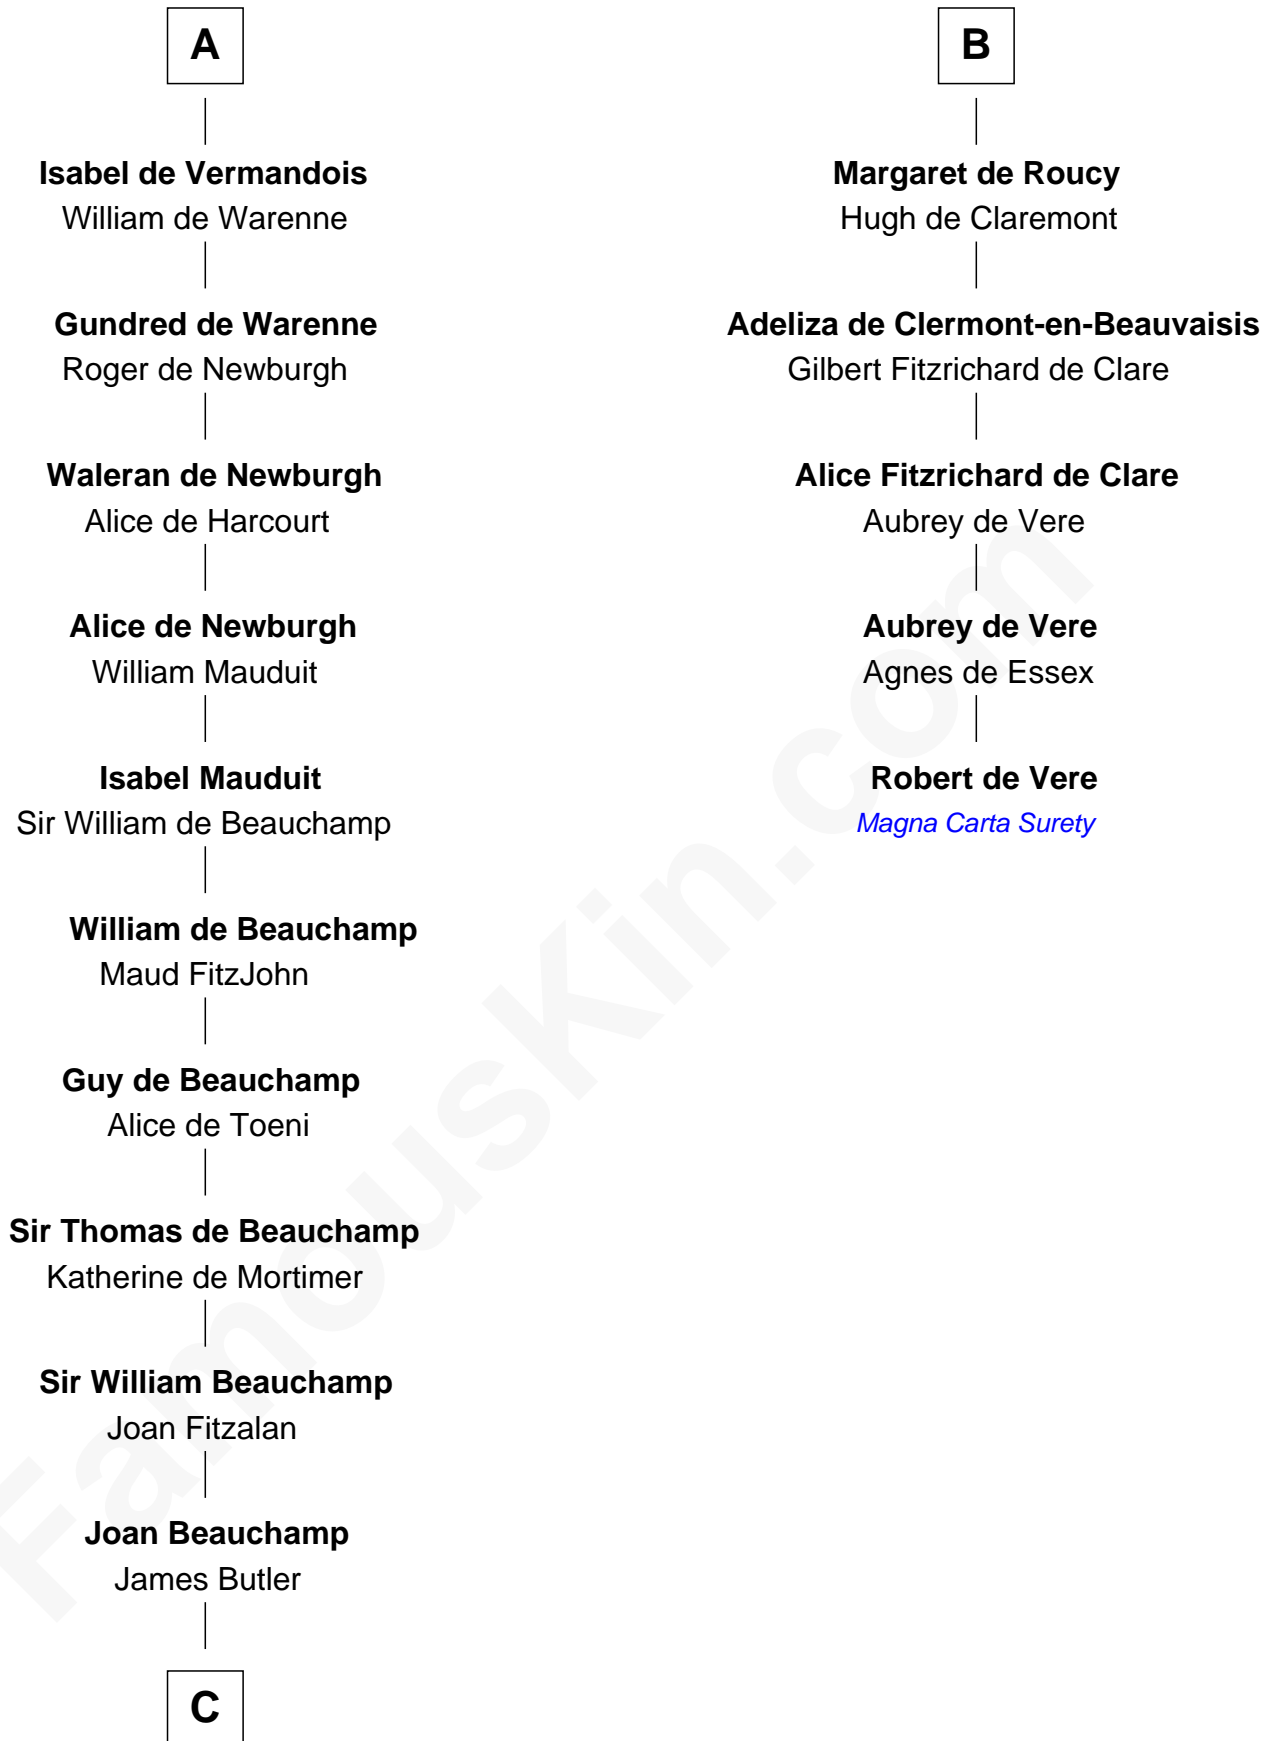

FamousKin.com Relationship Chart of

Anne Boleyn

2nd Wife of King Henry VIII

11th cousin 9 times removed of

Robert de Vere

Magna Carta Surety

Guerric I of Morvois

Eve of Roussillon

C

—
Sir Thomas Butler

Anne Hankeford

—
Margaret Butler

Sir William Boleyn

—
Thomas Boleyn

Elizabeth Howard

—
Anne Boleyn