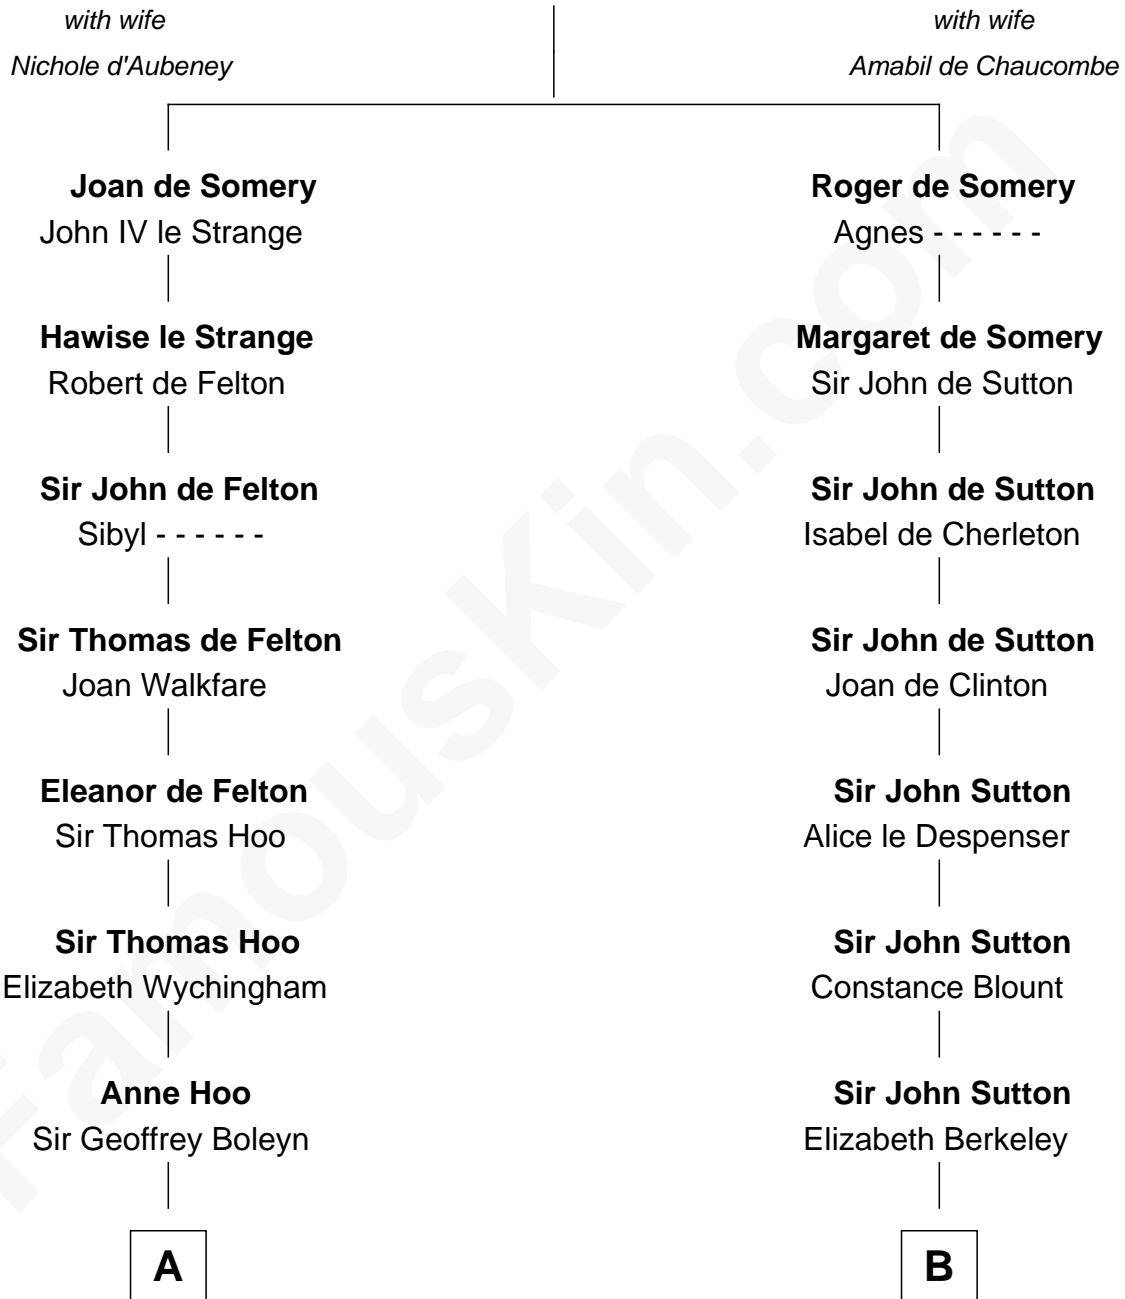

# FamousKin.com Relationship Chart of

**Anne Boleyn**

*2nd Wife of King Henry VIII*

9th cousin 12 times removed of

**Dr. H. H. Holmes**

*Serial Killer aka "Devil in the White City"*

## Sir Roger de Somery

**C**

—  
**Sarah Smith**

Edward Scribner Mudgett

—  
**Samuel Mudgett**

Mary Morrill

—  
**Scribner Mudgett**

Nancy Prescott

—  
**Levi Horton Mudgett**

Theodate Page Price

—  
**Dr. H. H. Holmes**

*Serial Killer Dr. H. H. Holmes*

FamousKin.com