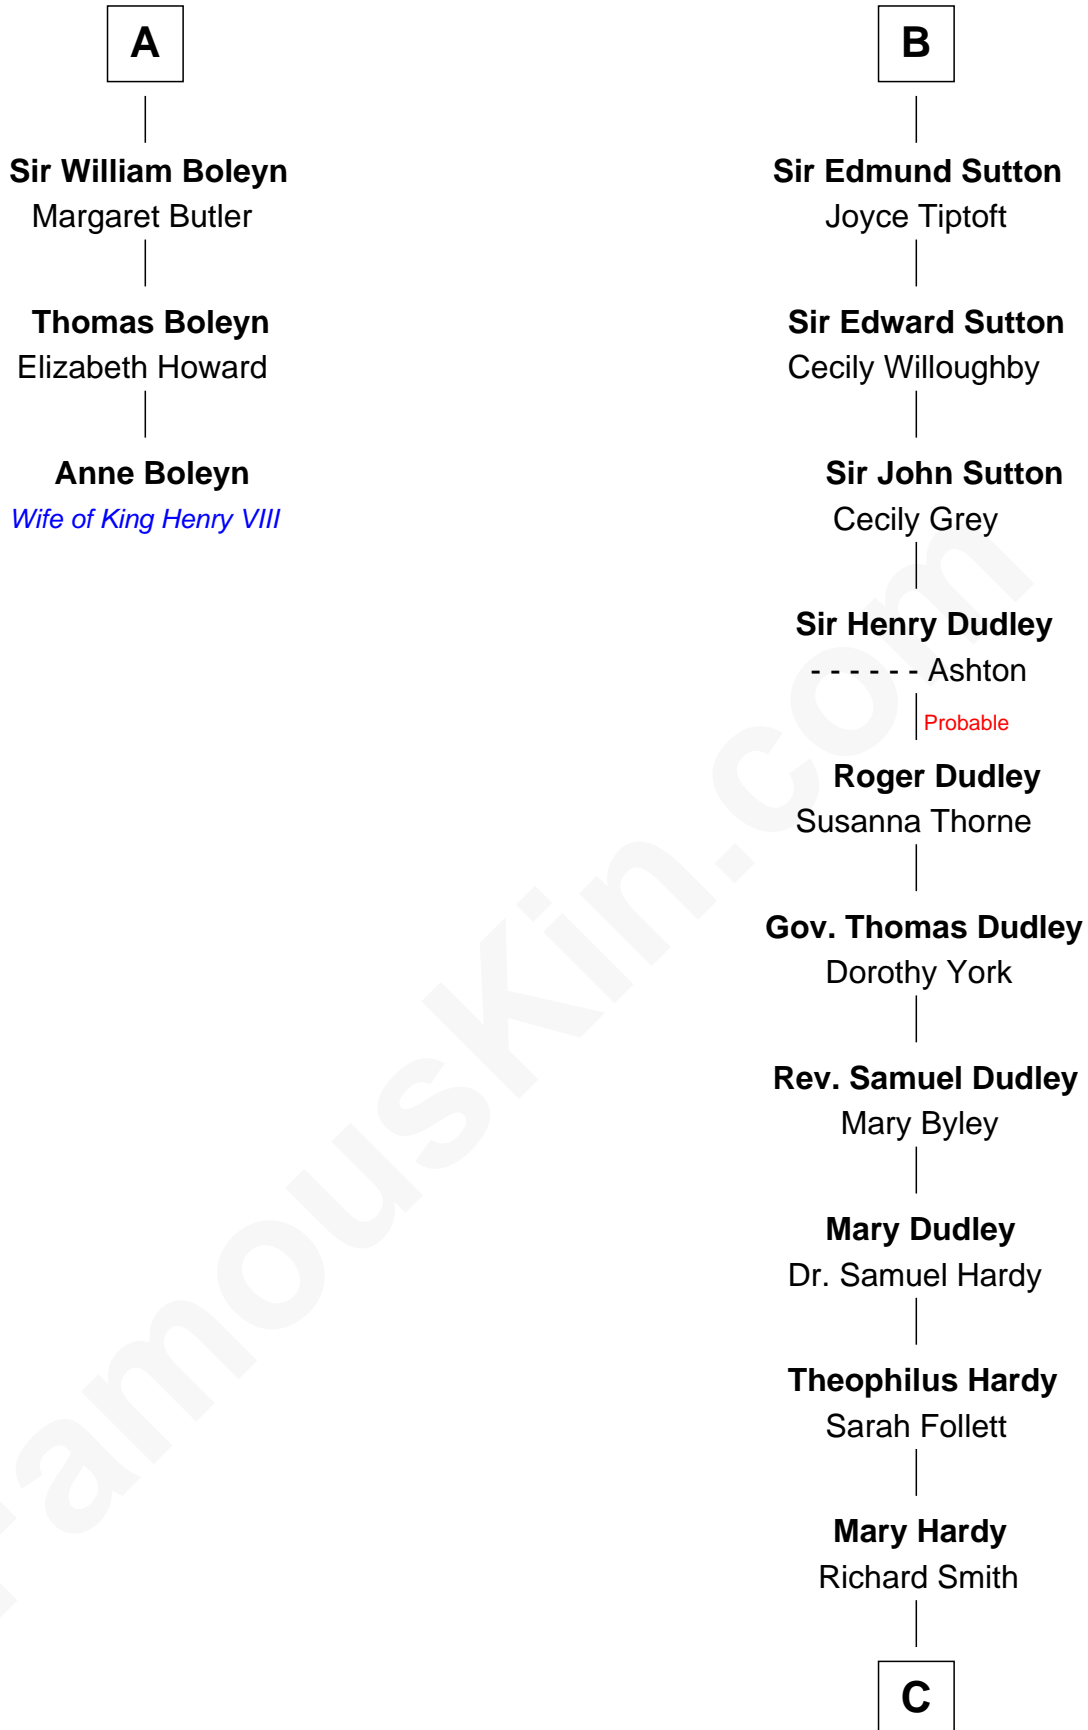

# FamousKin.com Relationship Chart of

**Anne Boleyn**

*2nd Wife of King Henry VIII*

9th cousin 12 times removed of

**Dr. H. H. Holmes**

*Serial Killer aka "Devil in the White City"*

## Sir Roger de Somery

**C**

—  
**Sarah Smith**

Edward Scribner Mudgett

—  
**Samuel Mudgett**

Mary Morrill

—  
**Scribner Mudgett**

Nancy Prescott

—  
**Levi Horton Mudgett**

Theodate Page Price

—  
**Dr. H. H. Holmes**

*Serial Killer Dr. H. H. Holmes*

FamousKin.com