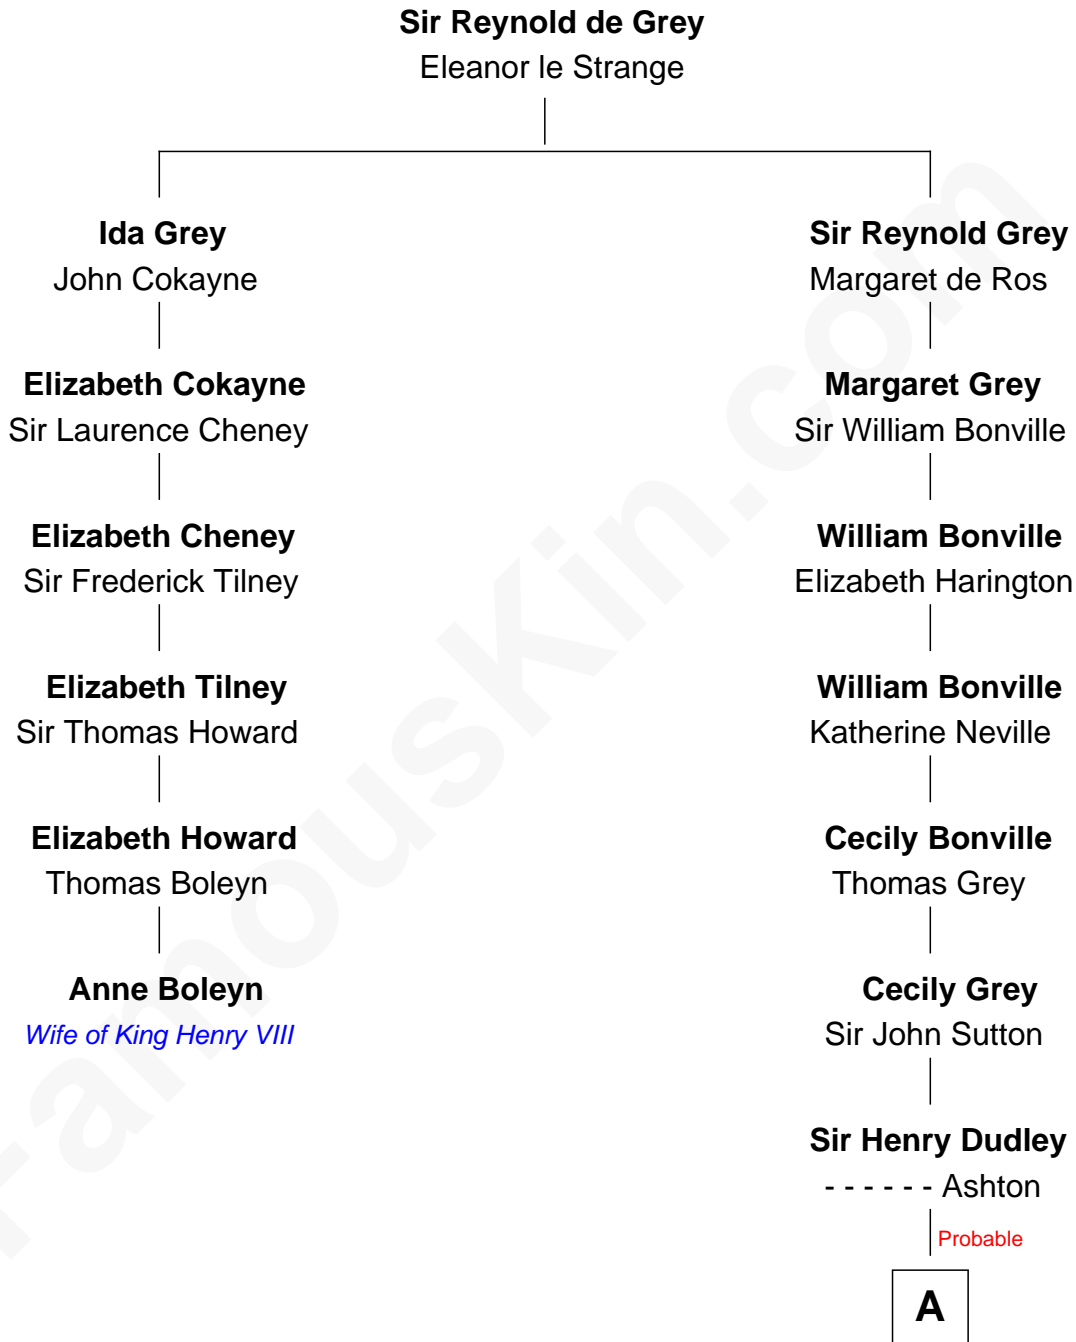

FamousKin.com Relationship Chart of

Anne Boleyn

2nd Wife of King Henry VIII

5th cousin 12 times removed of

Dr. H. H. Holmes

Serial Killer aka "Devil in the White City"

A

Roger Dudley
Susanna Thorne

Gov. Thomas Dudley
Dorothy York

Rev. Samuel Dudley
Mary Byley

Mary Dudley
Dr. Samuel Hardy

Theophilus Hardy
Sarah Follett

Mary Hardy
Richard Smith

Sarah Smith
Edward Scribner Mudgett

Samuel Mudgett
Mary Morrill

Scribner Mudgett
Nancy Prescott

Levi Horton Mudgett
Theodate Page Price

Dr. H. H. Holmes
Serial Killer Dr. H. H. Holmes