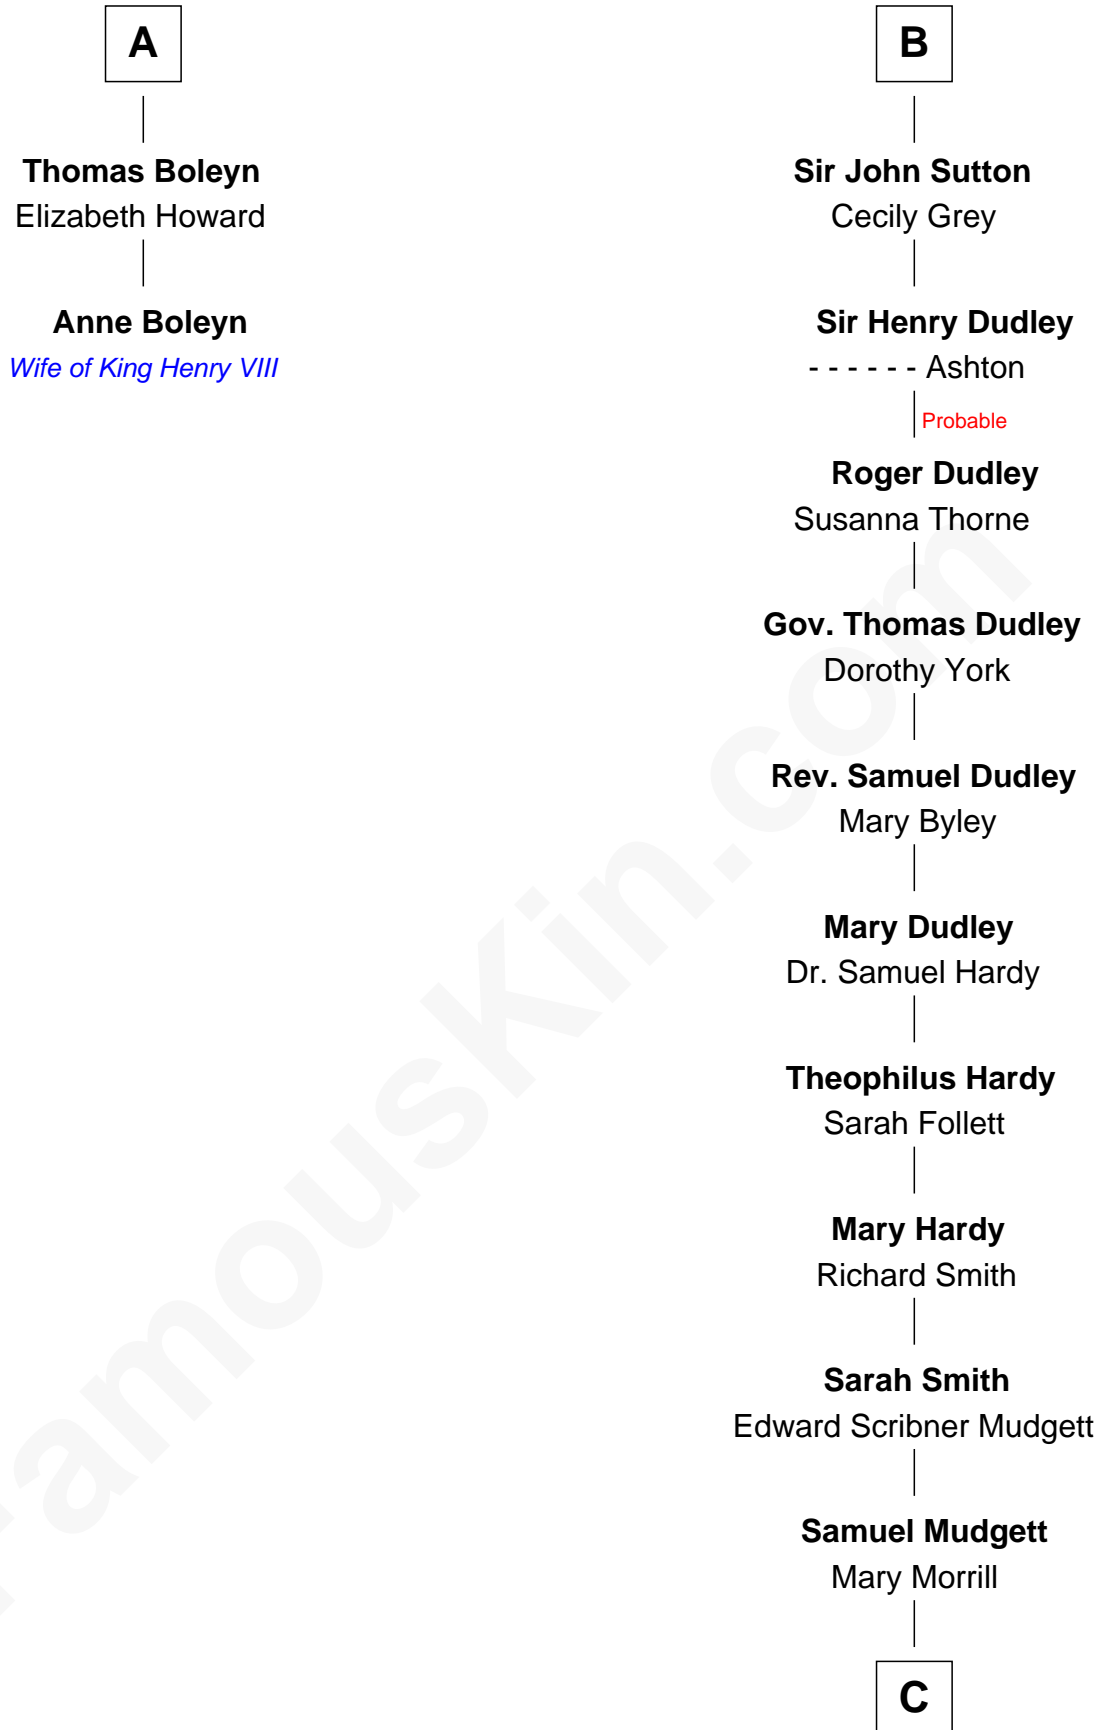

FamousKin.com Relationship Chart of

Anne Boleyn

2nd Wife of King Henry VIII

8th cousin 11 times removed of

Dr. H. H. Holmes

Serial Killer aka "Devil in the White City"

C

—
Scribner Mudgett

Nancy Prescott

—
Levi Horton Mudgett

Theodate Page Price

—
Dr. H. H. Holmes

Serial Killer Dr. H. H. Holmes

FamousKin.com