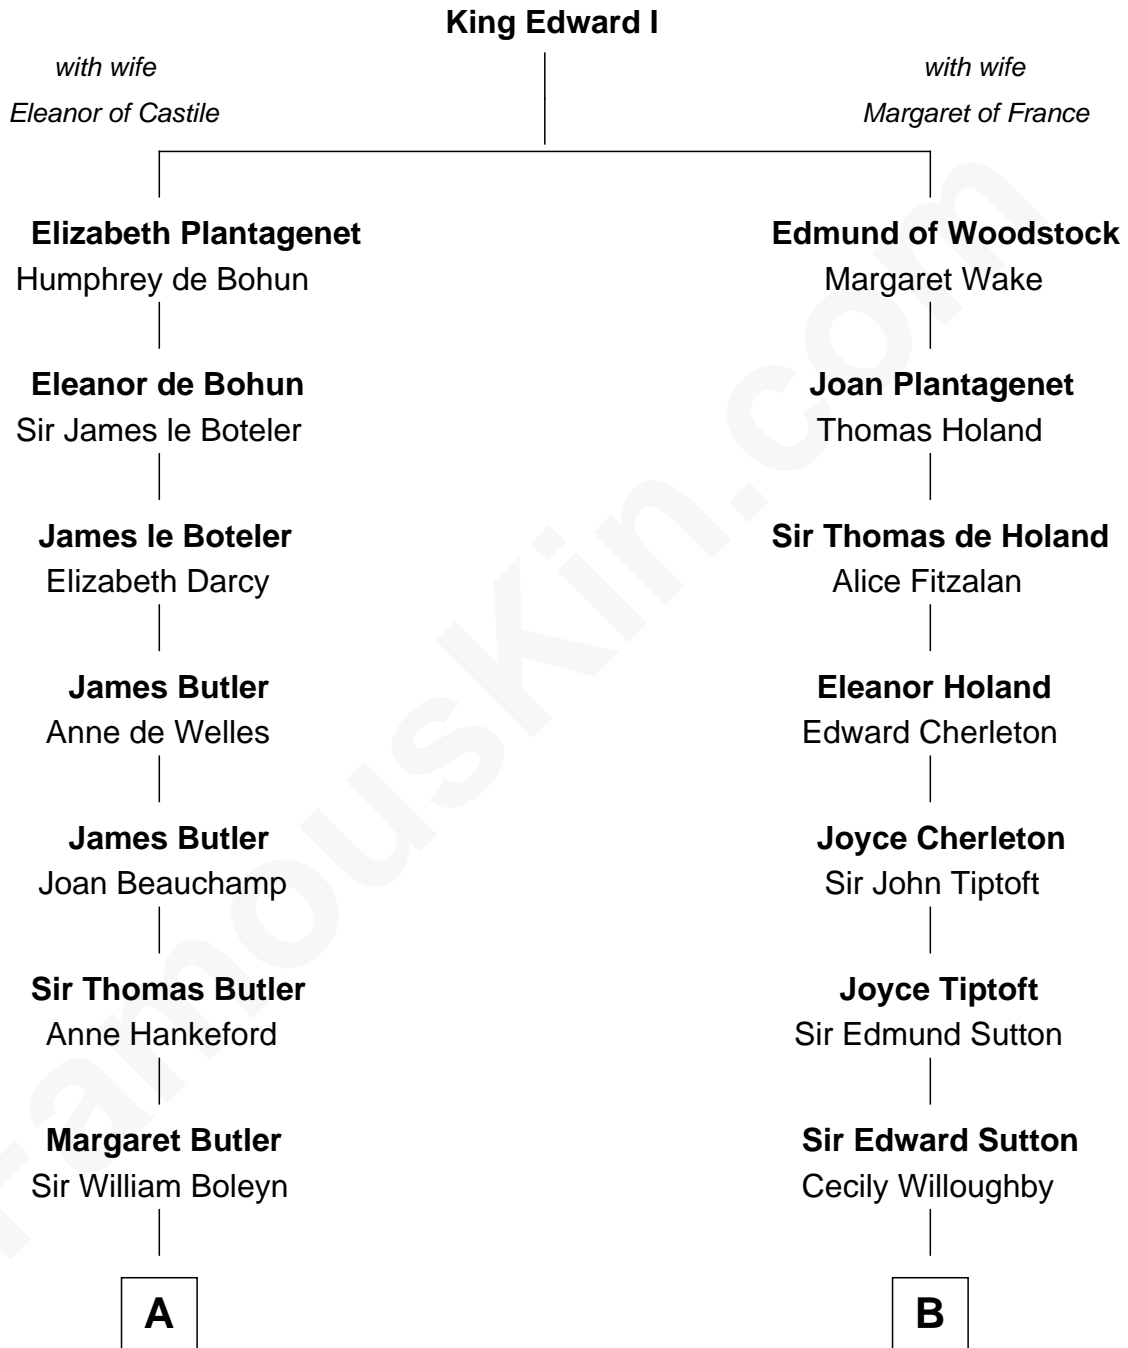

FamousKin.com Relationship Chart of

Anne Boleyn

2nd Wife of King Henry VIII

8th cousin 11 times removed of

Dr. H. H. Holmes

Serial Killer aka "Devil in the White City"

C

—
Scribner Mudgett

Nancy Prescott

—
Levi Horton Mudgett

Theodate Page Price

—
Dr. H. H. Holmes

Serial Killer Dr. H. H. Holmes

FamousKin.com