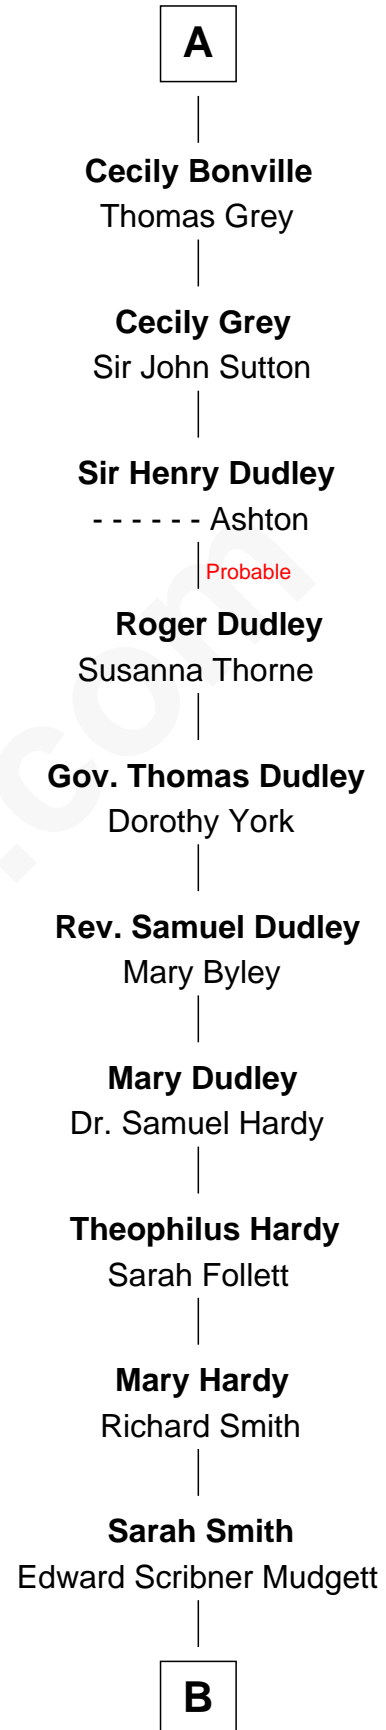

# FamousKin.com Relationship Chart of

**Anne Boleyn**

*2nd Wife of King Henry VIII*

7th cousin 13 times removed of

**Dr. H. H. Holmes**

*Serial Killer aka "Devil in the White City"*

**Sir Richard de Burgh**

Margaret - - - - -

**B**

—  
**Samuel Mudgett**

Mary Morrill

—  
**Scribner Mudgett**

Nancy Prescott

—  
**Levi Horton Mudgett**

Theodate Page Price

—  
**Dr. H. H. Holmes**

*Serial Killer Dr. H. H. Holmes*

FamousKin.com