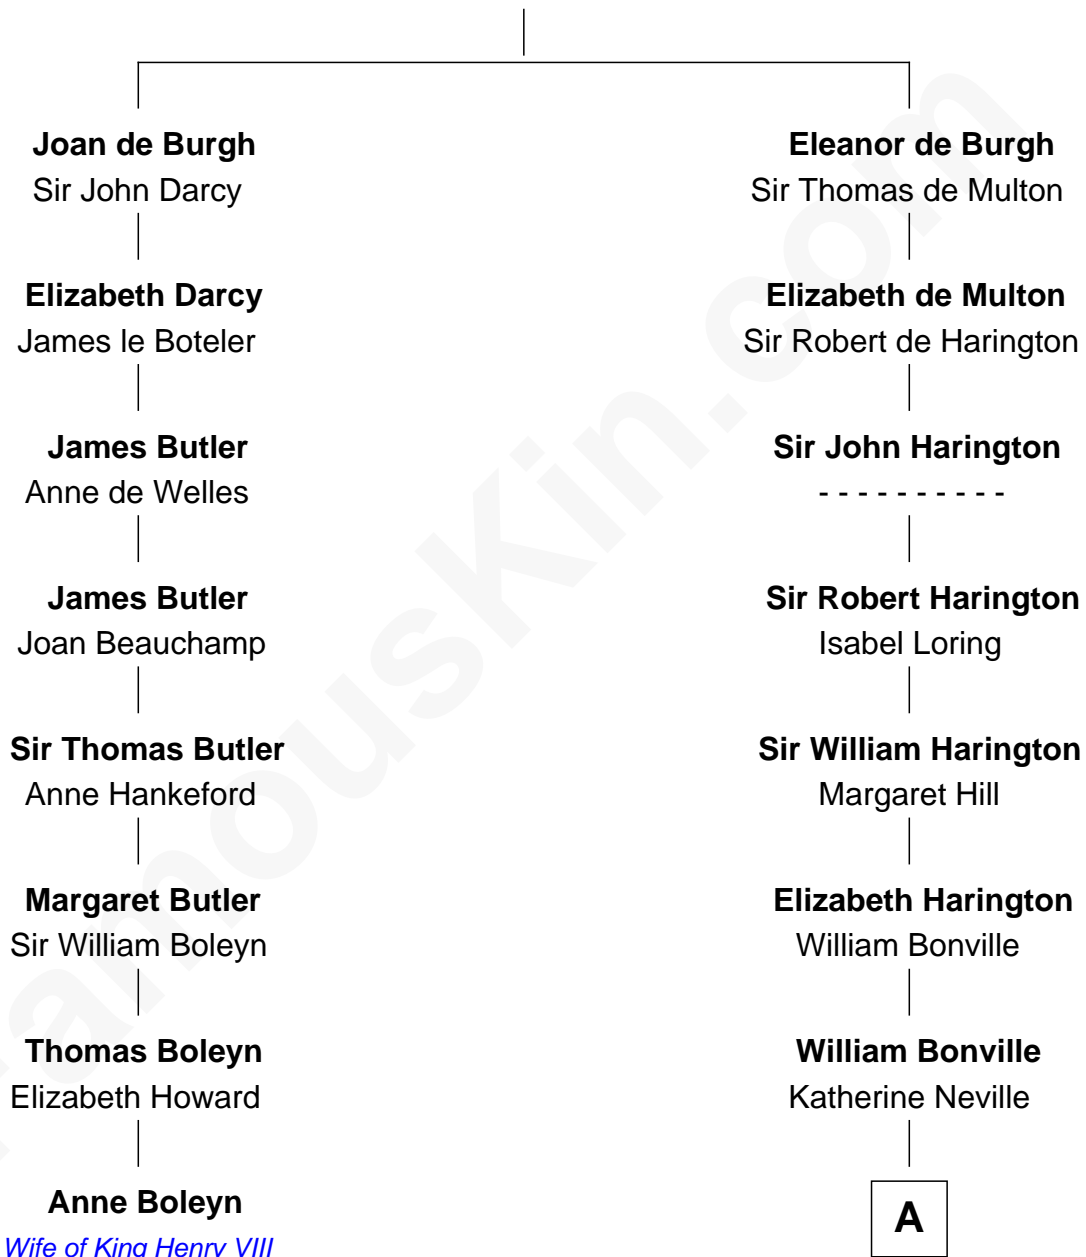

# FamousKin.com Relationship Chart of

**Anne Boleyn**

*2nd Wife of King Henry VIII*

7th cousin 13 times removed of

**Dr. H. H. Holmes**

*Serial Killer aka "Devil in the White City"*

**Sir Richard de Burgh**

Margaret - - - - -

**B**

—  
**Samuel Mudgett**

Mary Morrill

—  
**Scribner Mudgett**

Nancy Prescott

—  
**Levi Horton Mudgett**

Theodate Page Price

—  
**Dr. H. H. Holmes**

*Serial Killer Dr. H. H. Holmes*

FamousKin.com