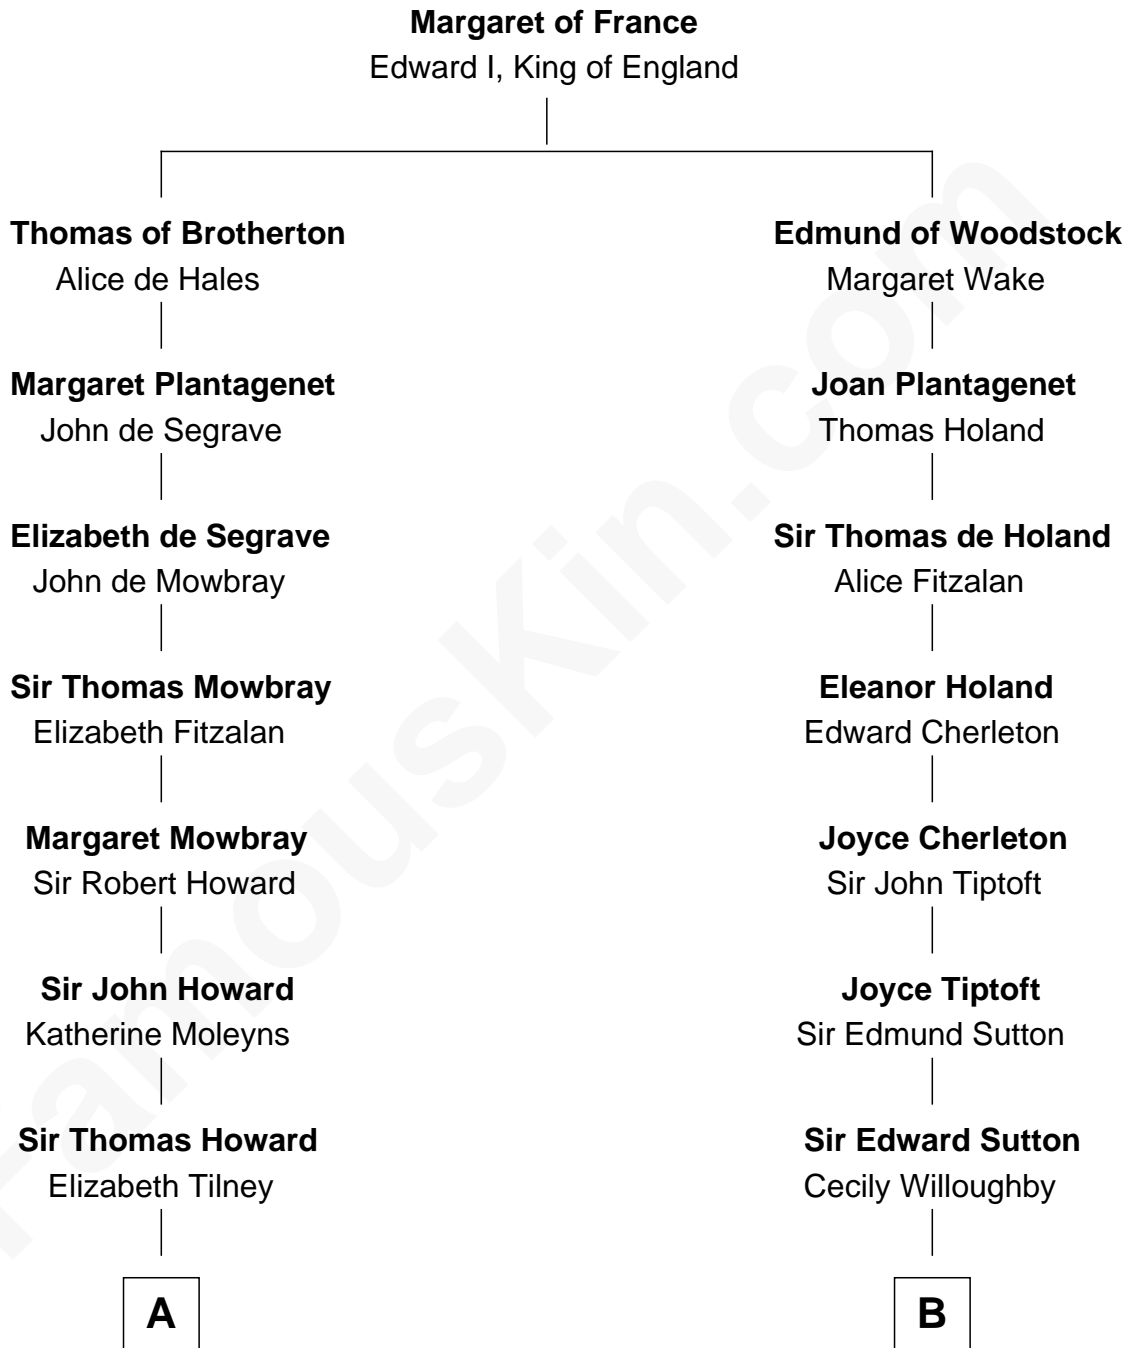

FamousKin.com Relationship Chart of

Anne Boleyn

2nd Wife of King Henry VIII

8th cousin 11 times removed of

Dr. H. H. Holmes

Serial Killer aka "Devil in the White City"

C

—
Scribner Mudgett

Nancy Prescott

—
Levi Horton Mudgett

Theodate Page Price

—
Dr. H. H. Holmes

Serial Killer Dr. H. H. Holmes

FamousKin.com