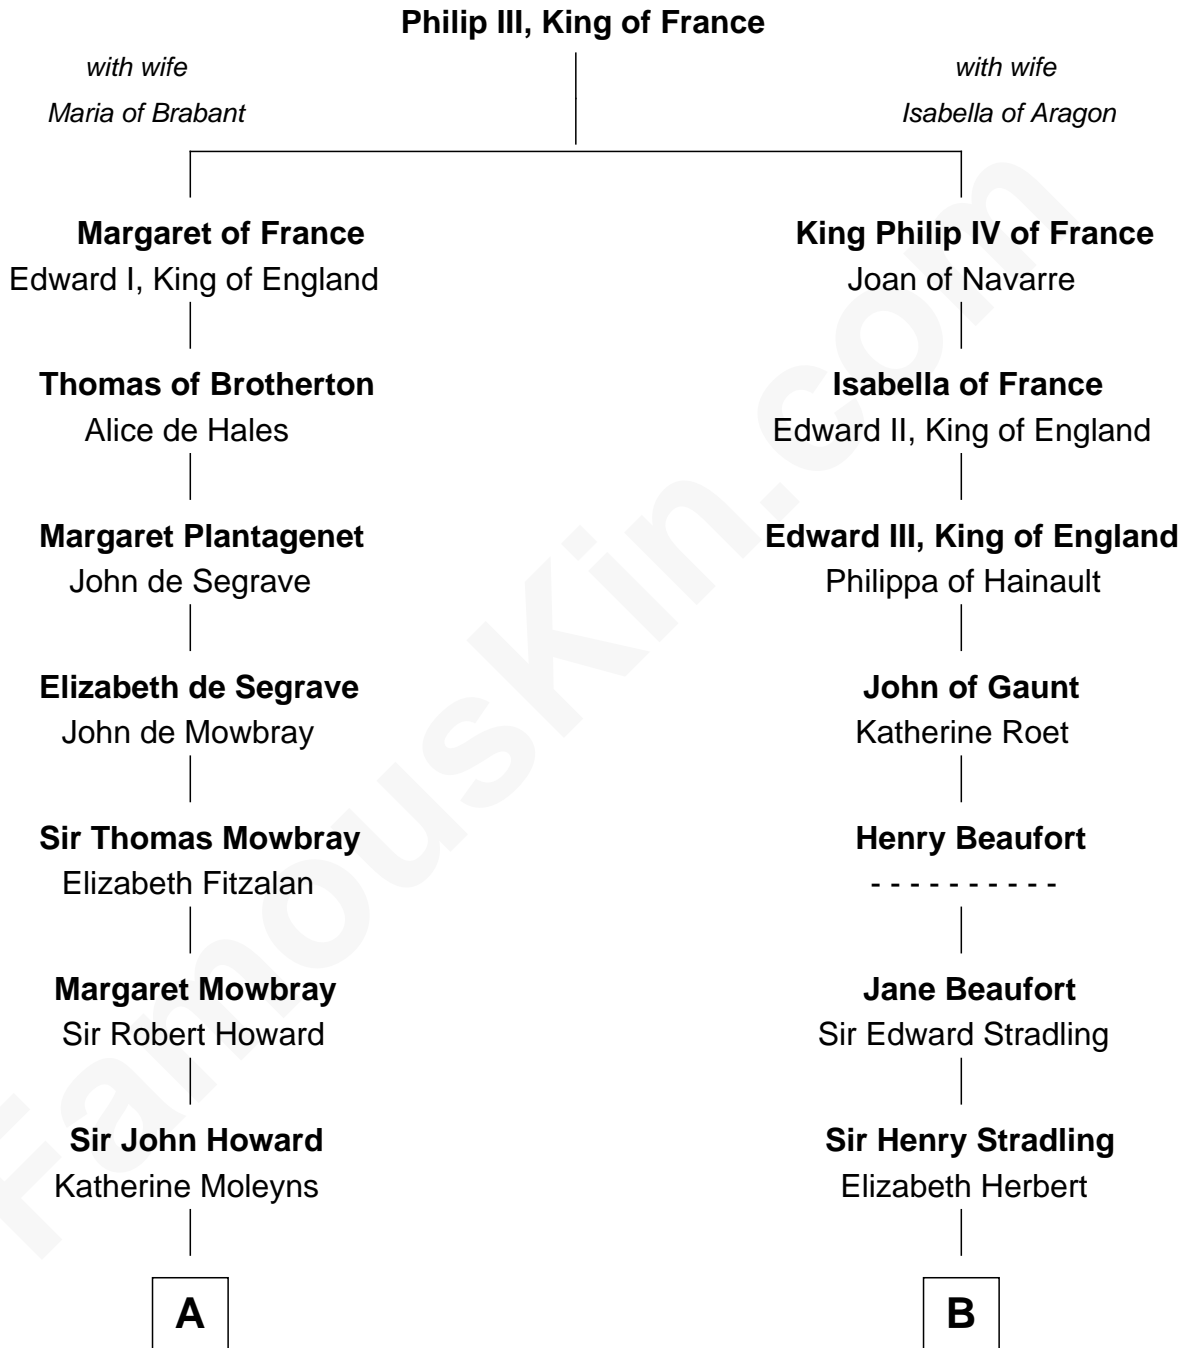

FamousKin.com Relationship Chart of

Anne Boleyn

2nd Wife of King Henry VIII

9th cousin 12 times removed of

Franklin D. Roosevelt

32nd U.S. President

C

Rebecca Smith

John Aspinwall

John Aspinwall

Susan Howland

Mary Rebecca Aspinwall

Isaac Daniel Roosevelt

James Roosevelt

Sara Delano

Franklin D. Roosevelt

32nd U.S. President

FamousKin.com