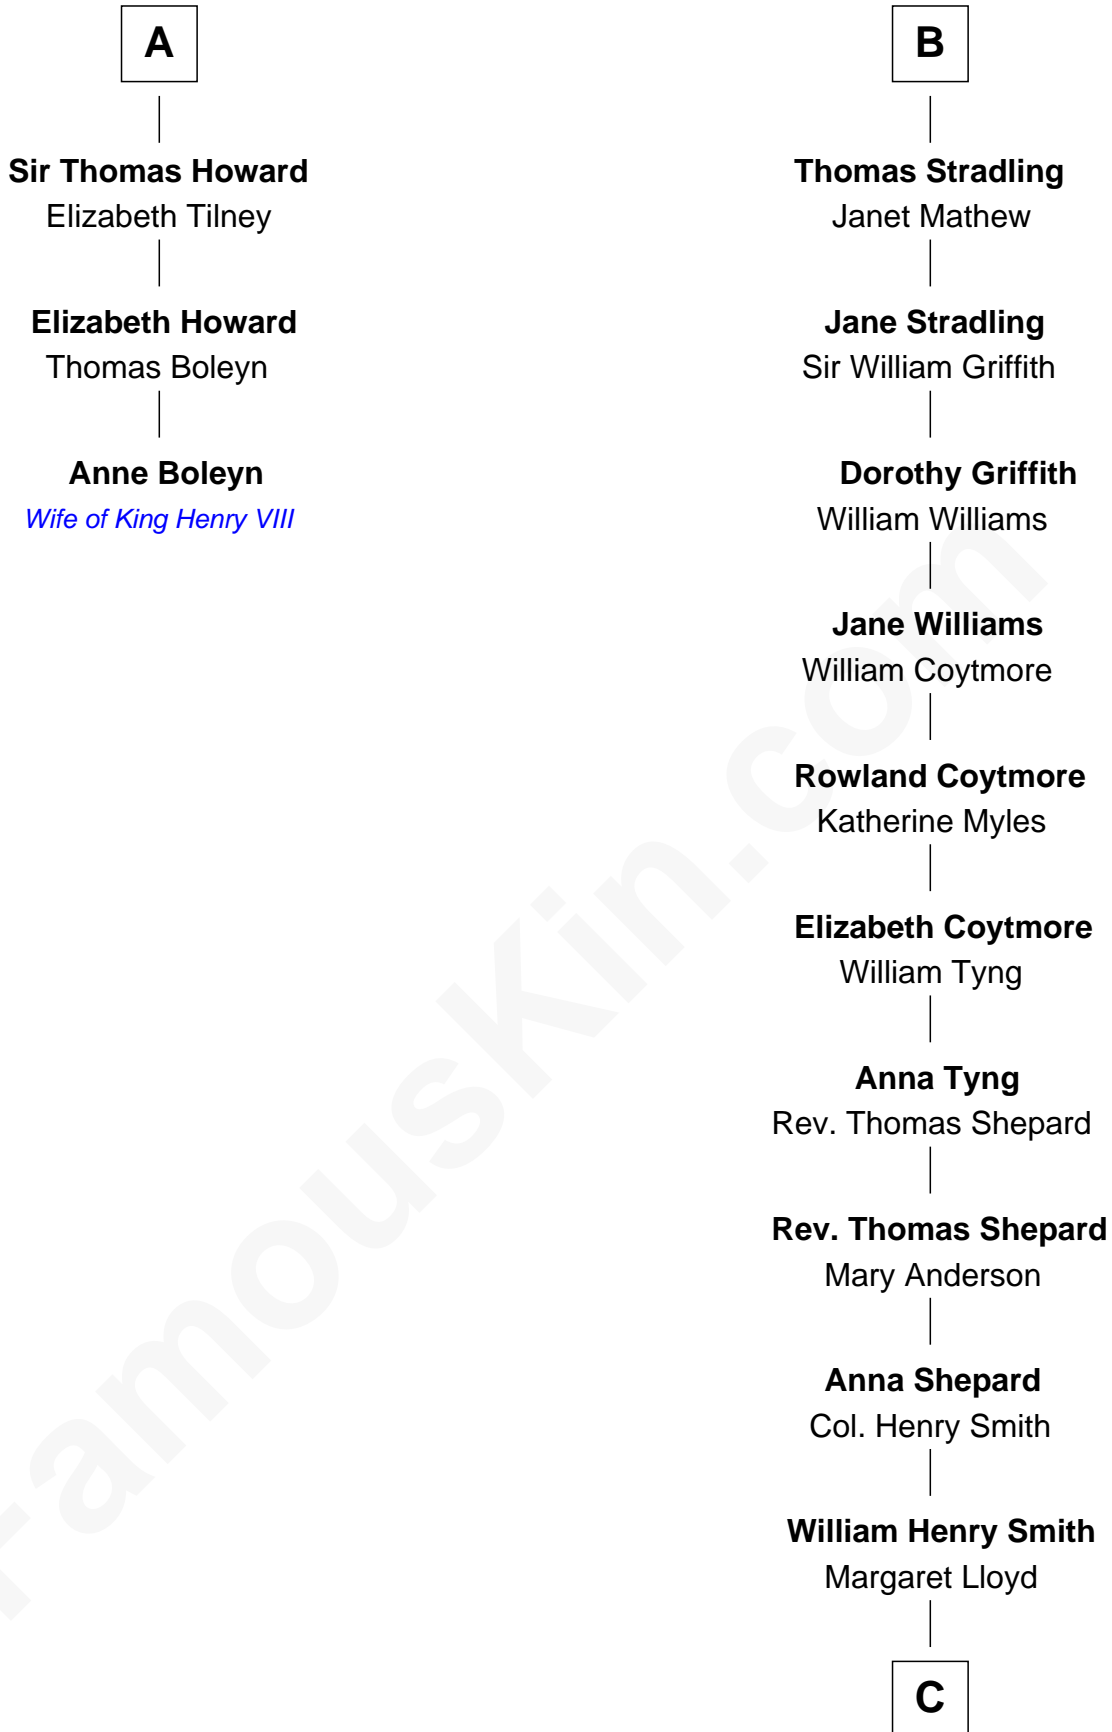

FamousKin.com Relationship Chart of

Anne Boleyn

2nd Wife of King Henry VIII

9th cousin 12 times removed of

Franklin D. Roosevelt

32nd U.S. President

C

Rebecca Smith

John Aspinwall

John Aspinwall

Susan Howland

Mary Rebecca Aspinwall

Isaac Daniel Roosevelt

James Roosevelt

Sara Delano

Franklin D. Roosevelt

32nd U.S. President

FamousKin.com