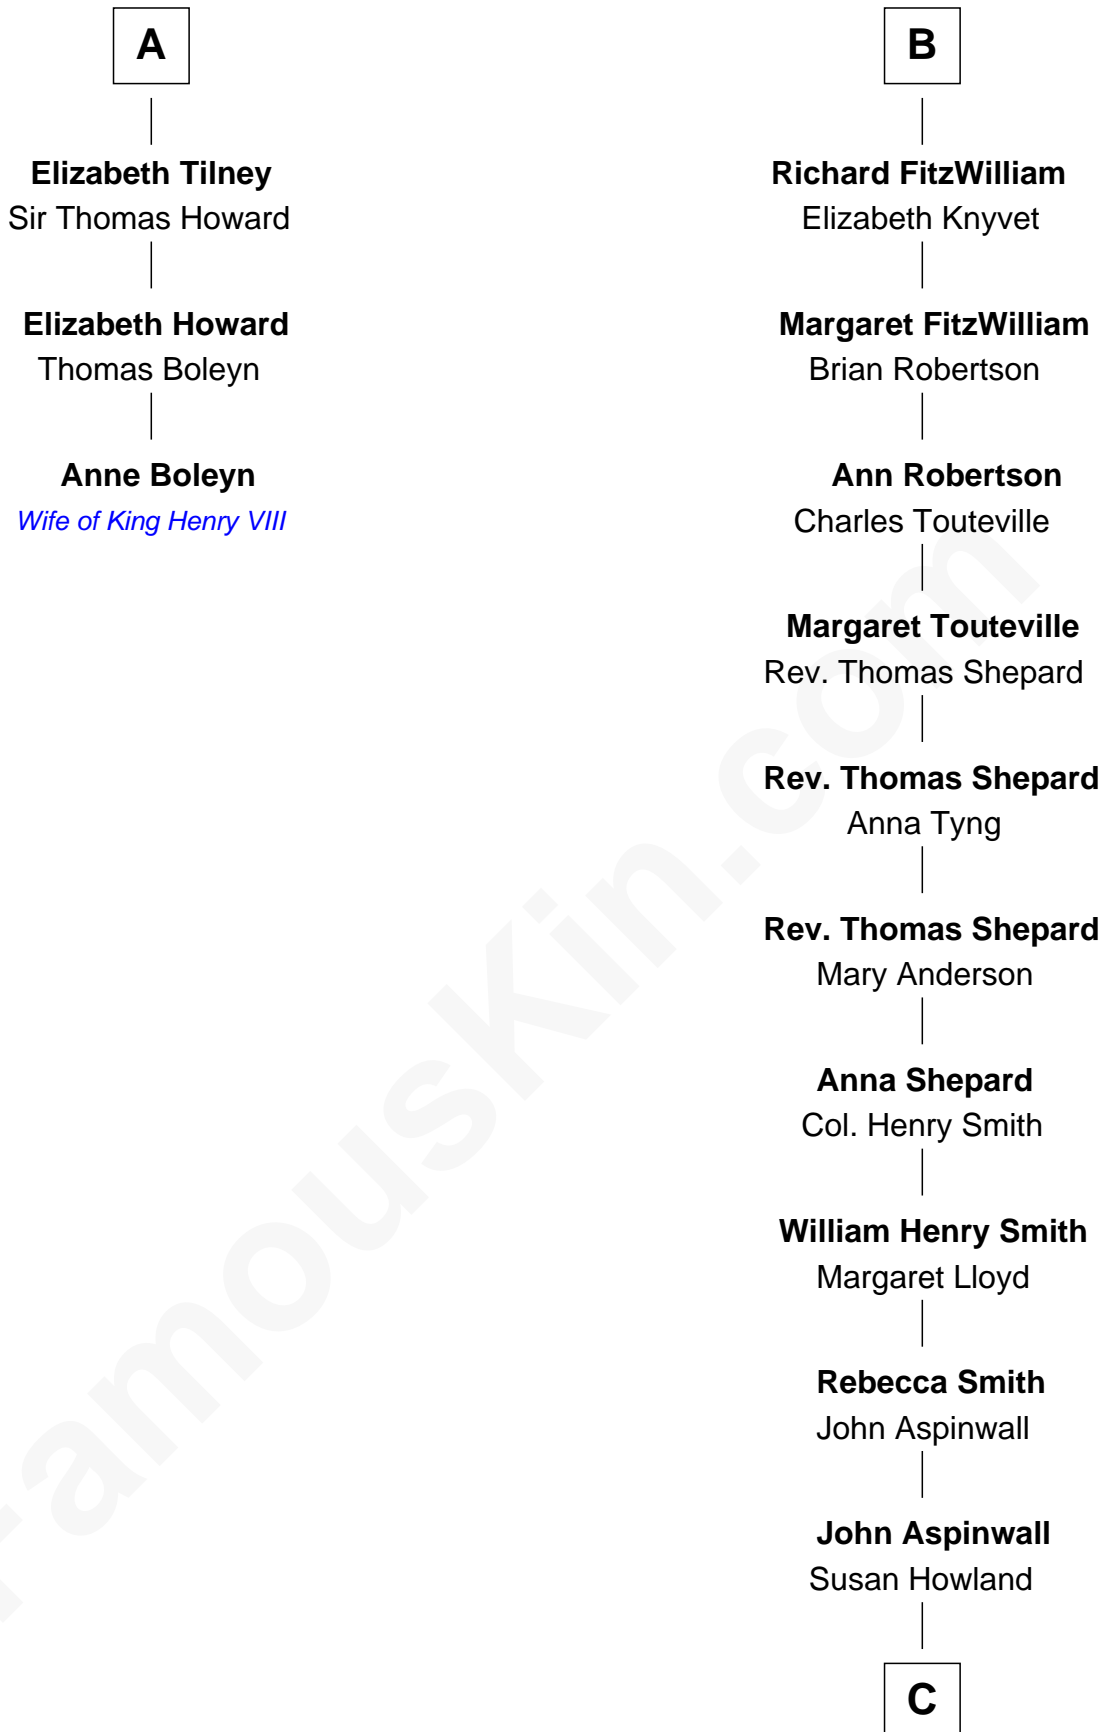

FamousKin.com Relationship Chart of

Anne Boleyn

2nd Wife of King Henry VIII

9th cousin 10 times removed of

Franklin D. Roosevelt

32nd U.S. President

Sir William de Cantilupe

Eve de Braiose

Elizabeth Cheney
Sir Frederick Tilney

A

Milicent de Cantilupe
Eudo la Zouche

Lucy Zouche
Thomas de Greene

Sir Henry Greene
Katherine Drayton

Sir Henry de Greene
Matilda de Mauduit

Eleanor Greene
Sir John FitzWilliam

John FitzWilliam
Helen Villiers

Sir William FitzWilliam
Anne Hawes

B

C

—
Mary Rebecca Aspinwall

Isaac Daniel Roosevelt

—
James Roosevelt

Sara Delano