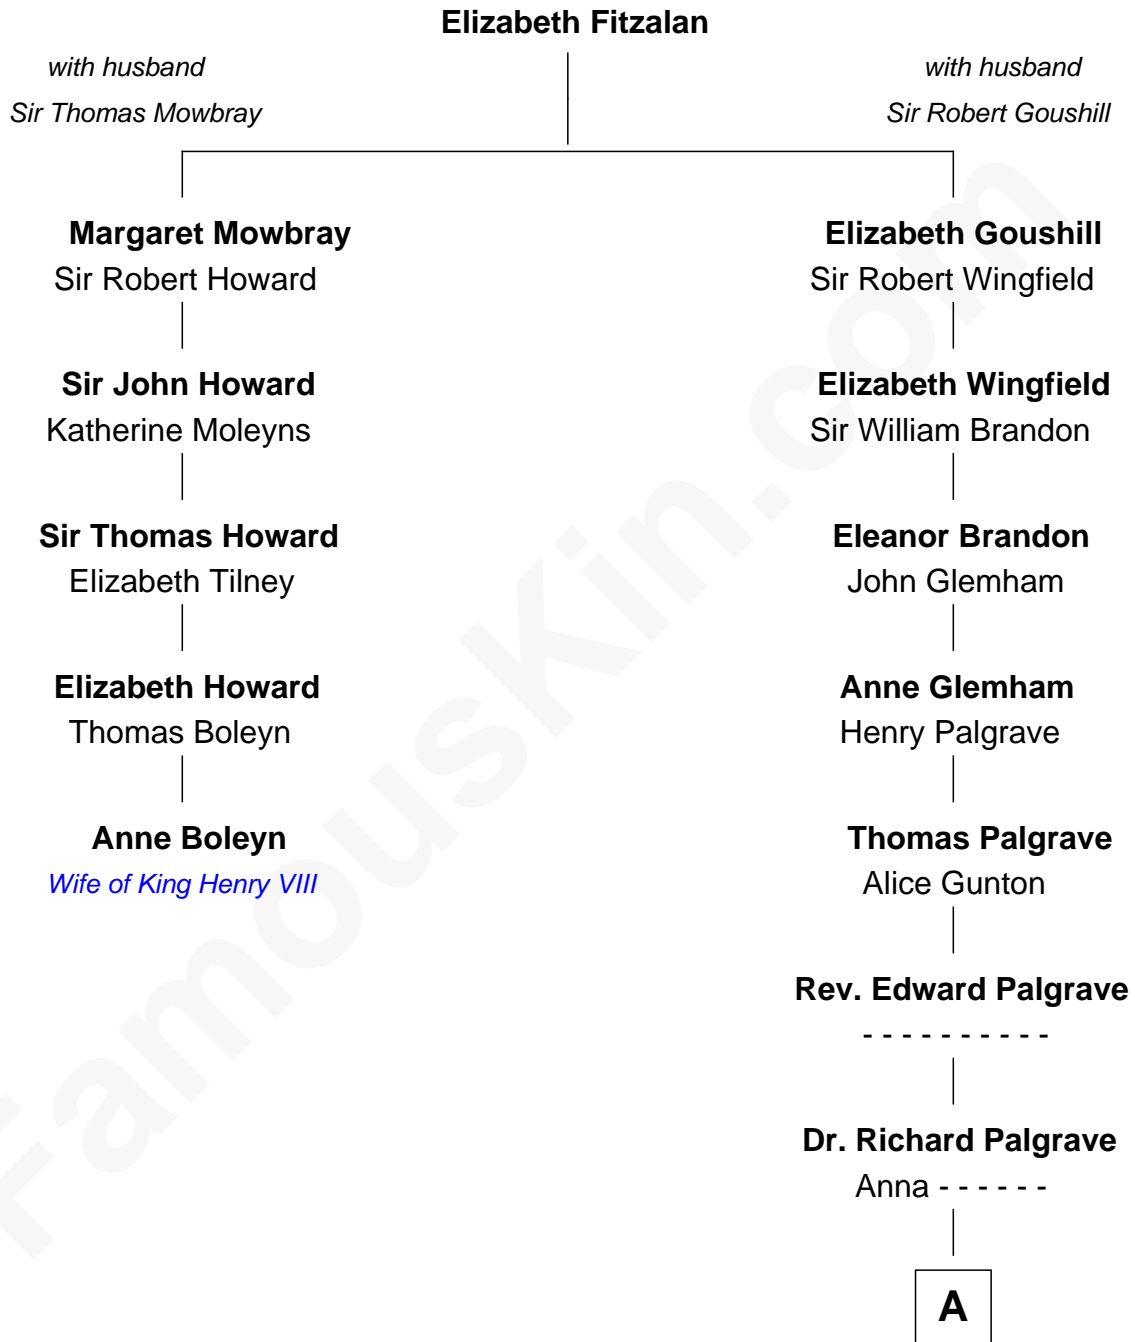

FamousKin.com Relationship Chart of

Anne Boleyn

2nd Wife of King Henry VIII

4th cousin 11 times removed of

Franklin D. Roosevelt

32nd U.S. President

A

Sarah Palgrave

Dr. John Alcock

Joanna Alcock

Ephraim Hunt

Elizabeth Hunt

Lemuel Pope

Mercy Pope

Caleb Church

Joseph Church