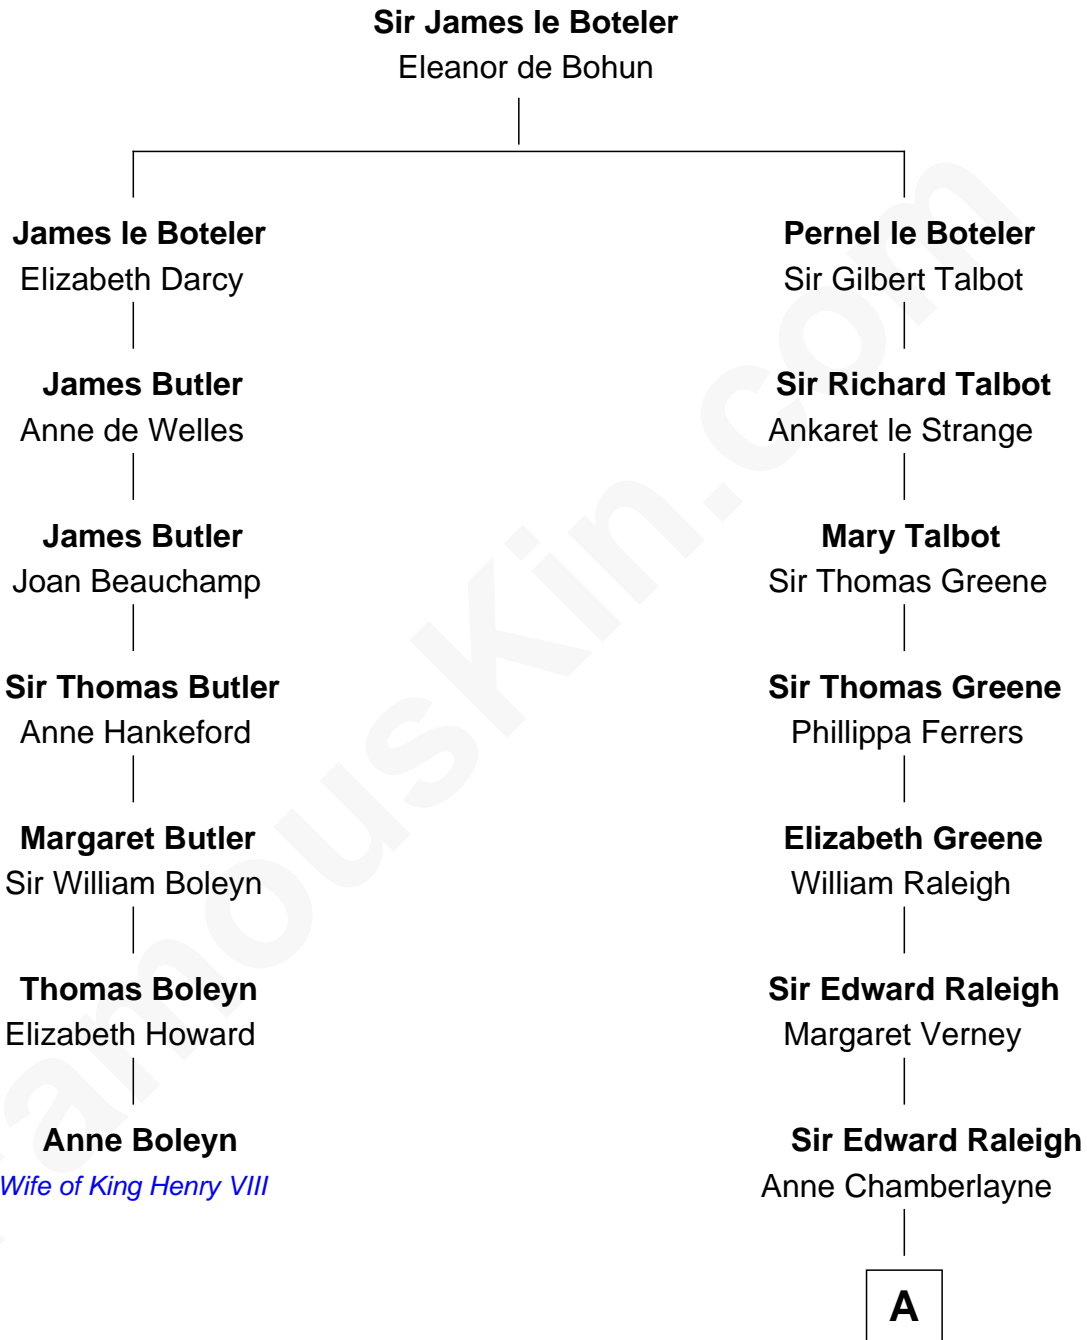

FamousKin.com Relationship Chart of

Anne Boleyn

2nd Wife of King Henry VIII

6th cousin 13 times removed of

Franklin D. Roosevelt

32nd U.S. President

A

Bridget Raleigh