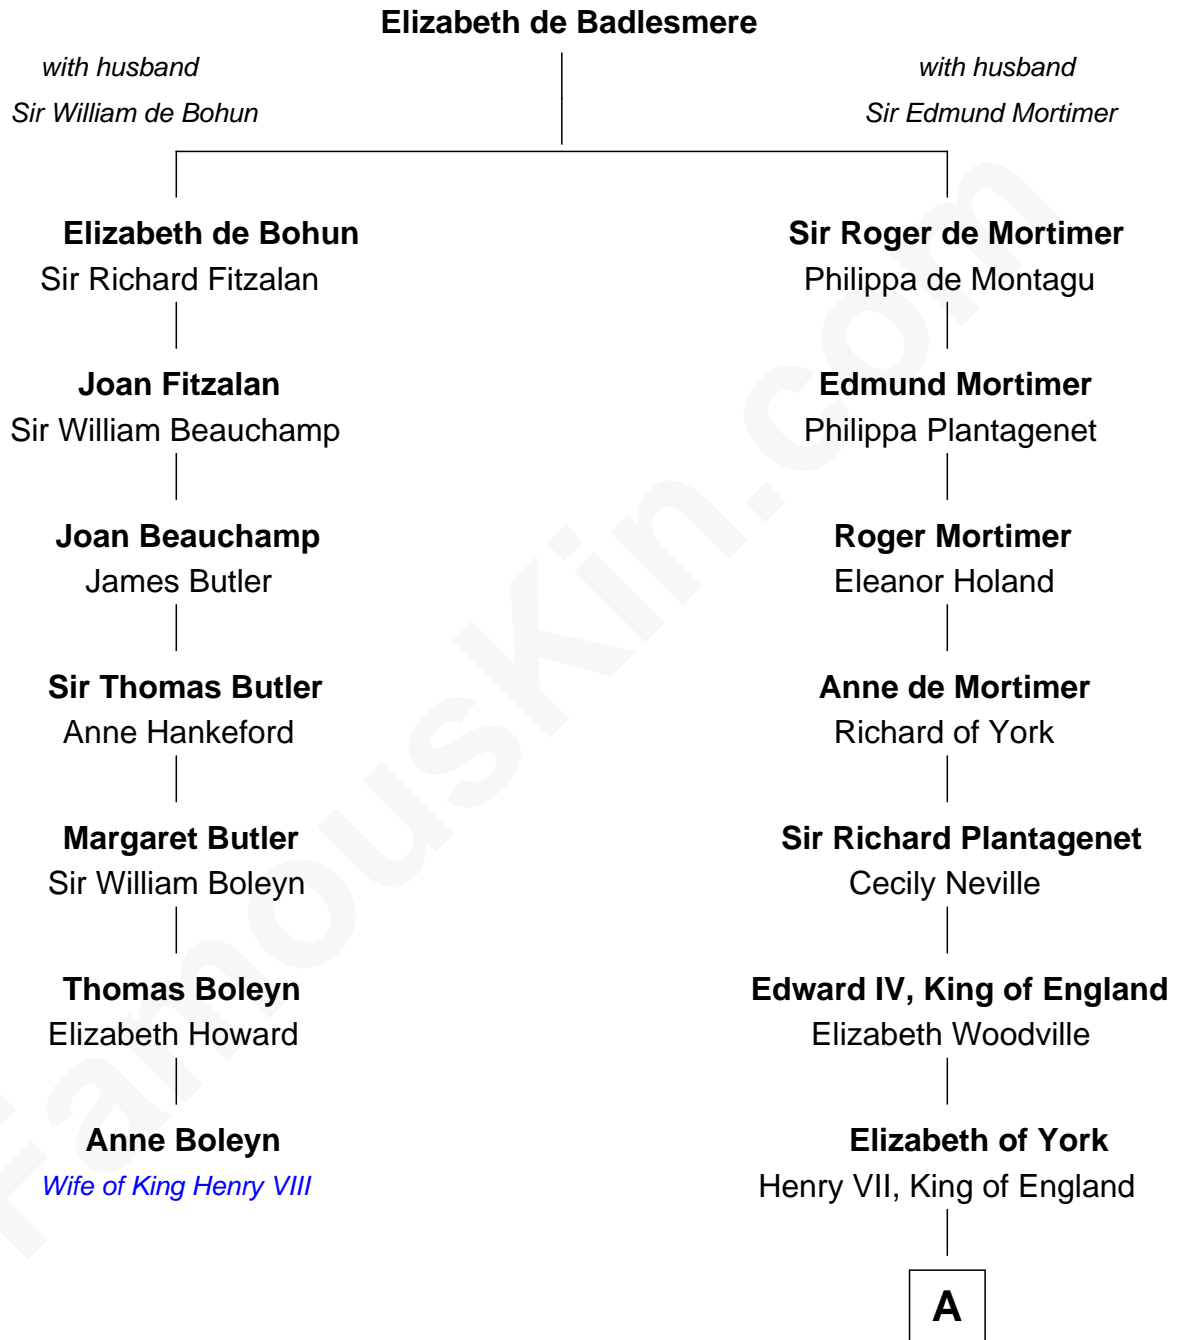

FamousKin.com Relationship Chart of

Anne Boleyn

2nd Wife of King Henry VIII

6th cousin 15 times removed of

Eleanor Roosevelt

First Lady of President Franklin D. Roosevelt

A

Margaret Tudor
James IV, King of Scotland

James V, King of Scotland
Eleanor Stewart

Adam Stewart
Janet Ruthven

Mary Stewart
John Sinclair

William Sinclair
Joanna Gordon

James Sinclair
Anna Sinclair

Robert Sinclair
Maria Duycking

Anna Sinclair
Charles Crommelin