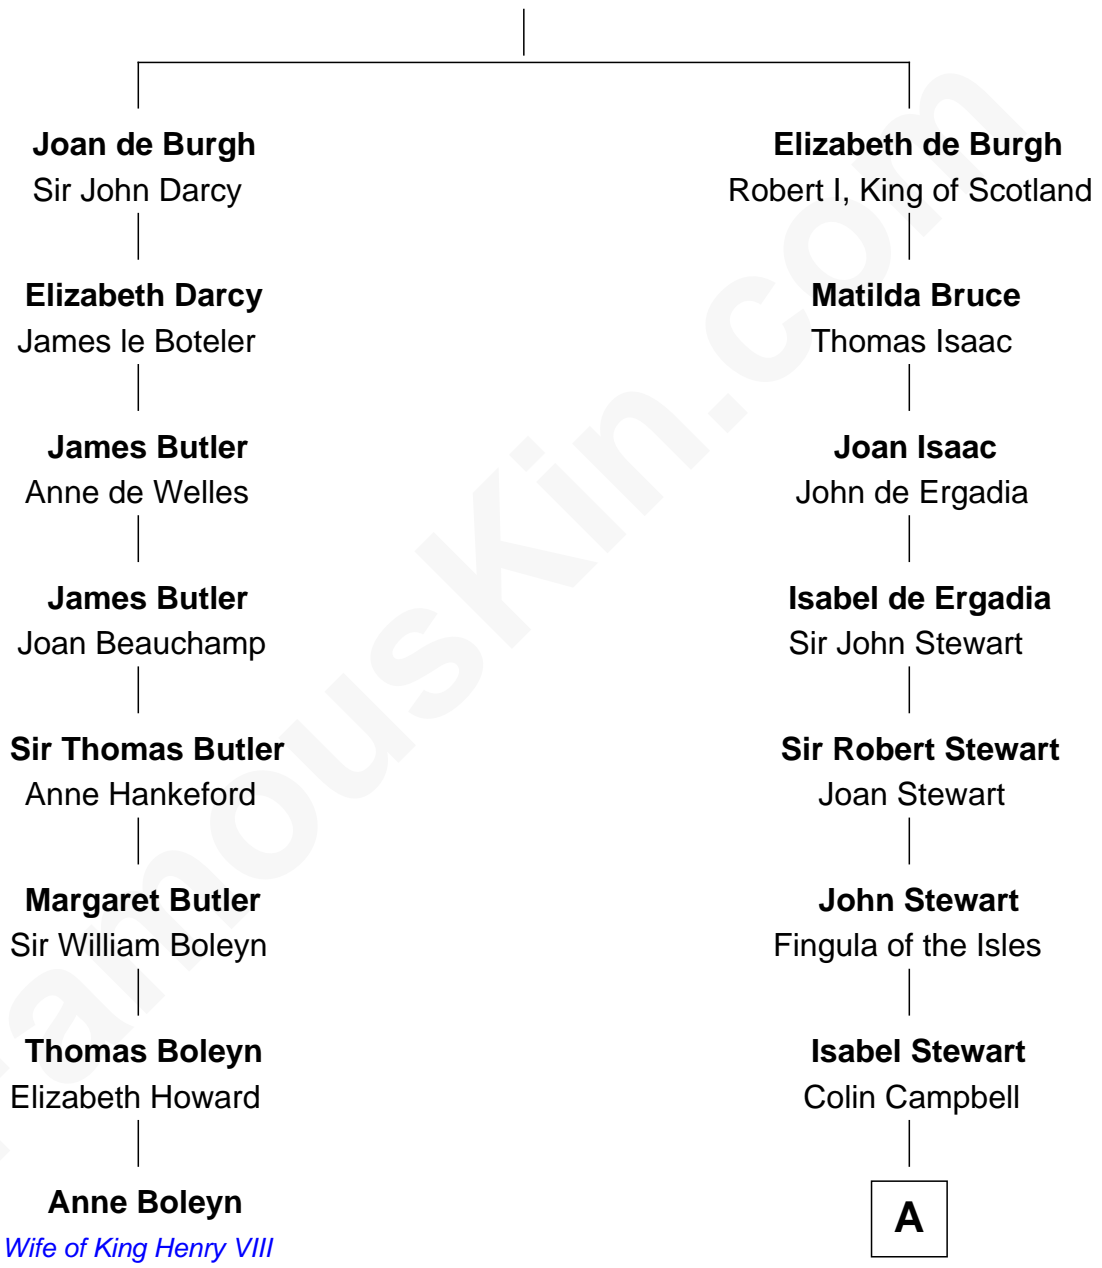

FamousKin.com Relationship Chart of

Anne Boleyn

2nd Wife of King Henry VIII

7th cousin 14 times removed of

Eleanor Roosevelt

First Lady of President Franklin D. Roosevelt

Sir Richard de Burgh

Margaret - - - - -

A

Margaret Campbell

George Seton

George Seton

Janet Hepburn

George Seton

Elizabeth Hay

Beatrix Seton