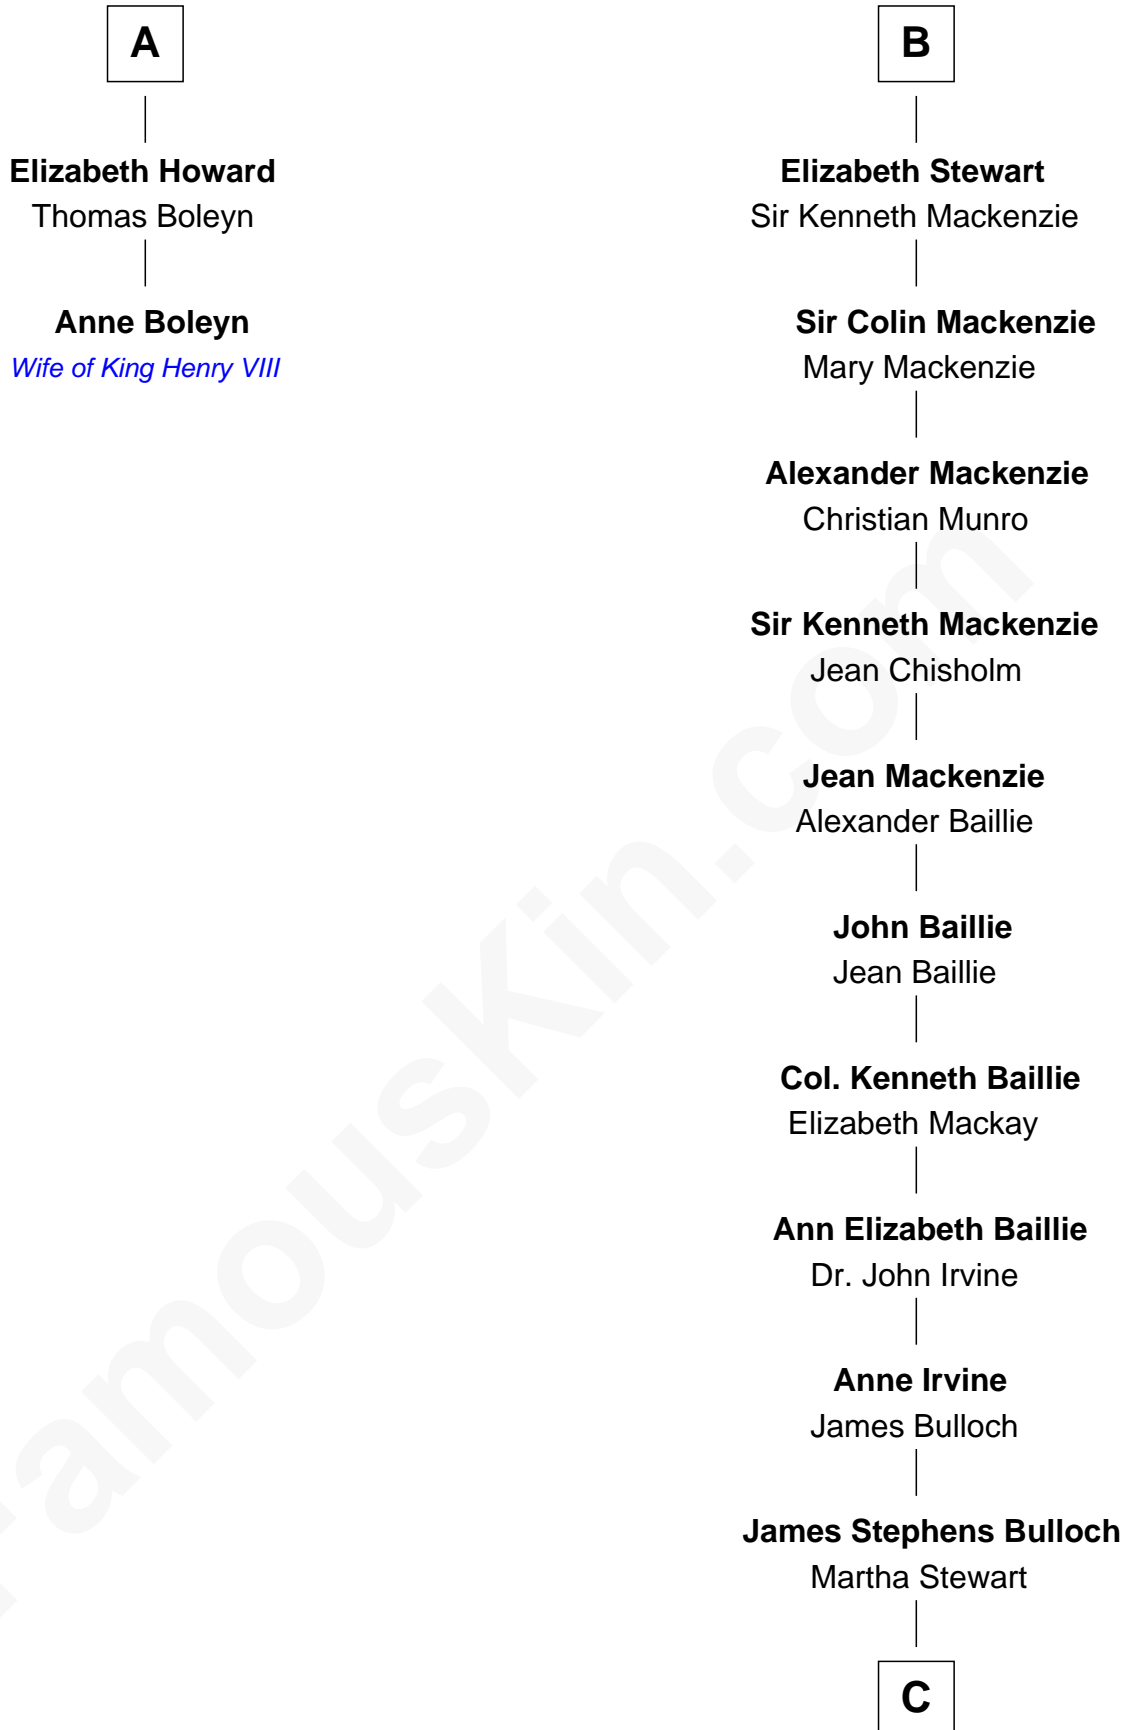

FamousKin.com

Relationship Chart of

Anne Boleyn

2nd Wife of King Henry VIII

8th cousin 11 times removed of

Eleanor Roosevelt

First Lady of President Franklin D. Roosevelt

C

Martha Bulloch
Theodore Roosevelt

Elliott Roosevelt
Anna Rebecca Hall

Eleanor Roosevelt
First Lady of Franklin Roosevelt

FamousKin.com