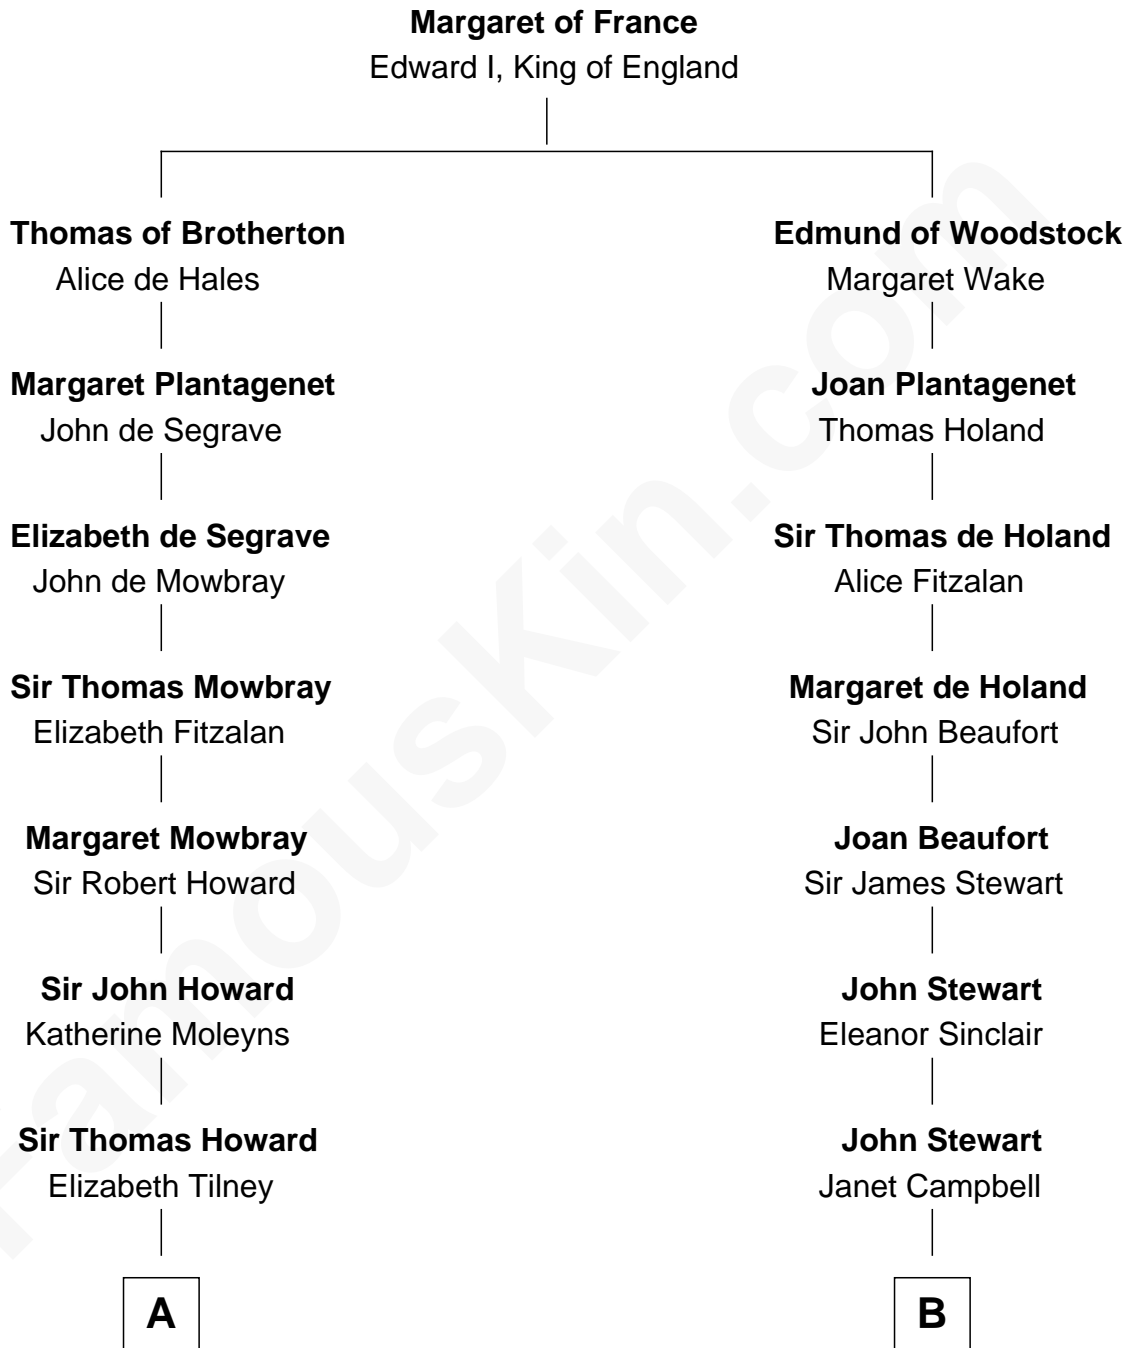

FamousKin.com

Relationship Chart of

Anne Boleyn

2nd Wife of King Henry VIII

8th cousin 11 times removed of

Eleanor Roosevelt

First Lady of President Franklin D. Roosevelt

C

Martha Bulloch
Theodore Roosevelt

Elliott Roosevelt
Anna Rebecca Hall

Eleanor Roosevelt
First Lady of Franklin Roosevelt

FamousKin.com