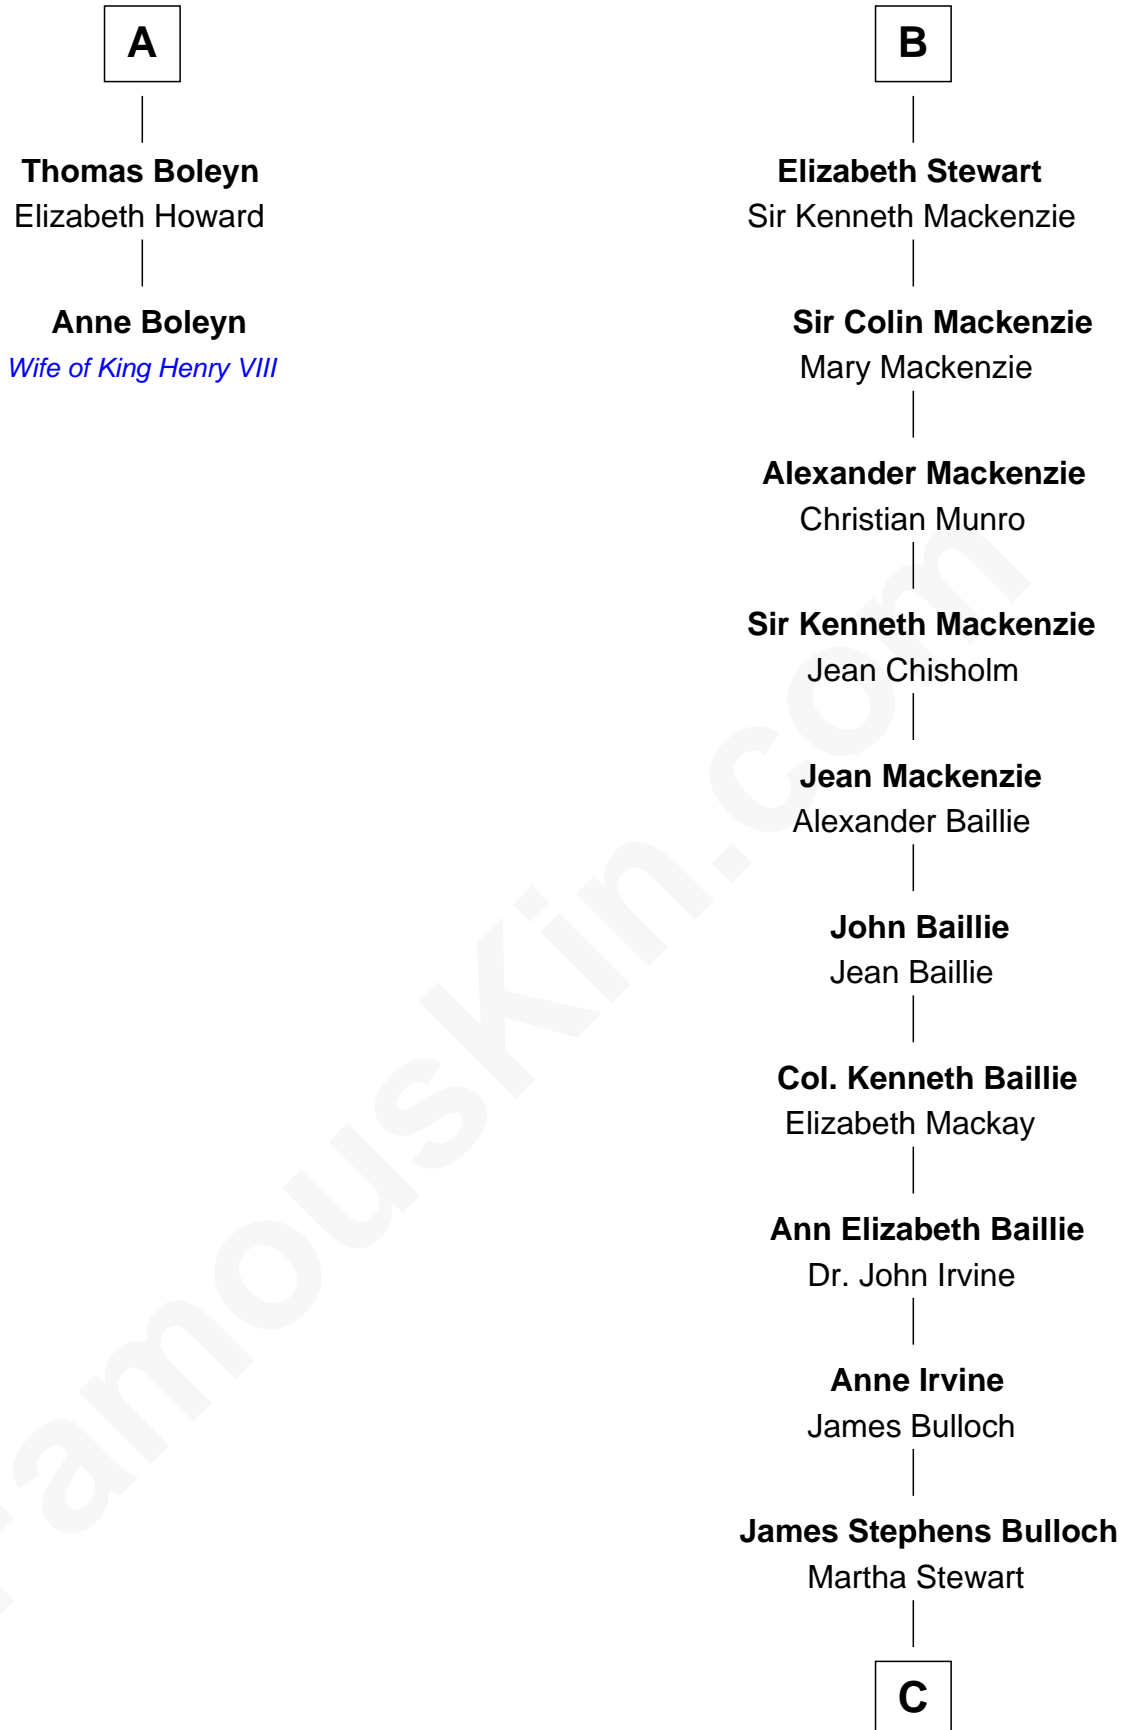

FamousKin.com Relationship Chart of

Anne Boleyn

2nd Wife of King Henry VIII

8th cousin 10 times removed of

Theodore Roosevelt

26th U.S. President

C

Martha Bulloch
Theodore Roosevelt

Theodore Roosevelt
26th U.S. President

FamousKin.com