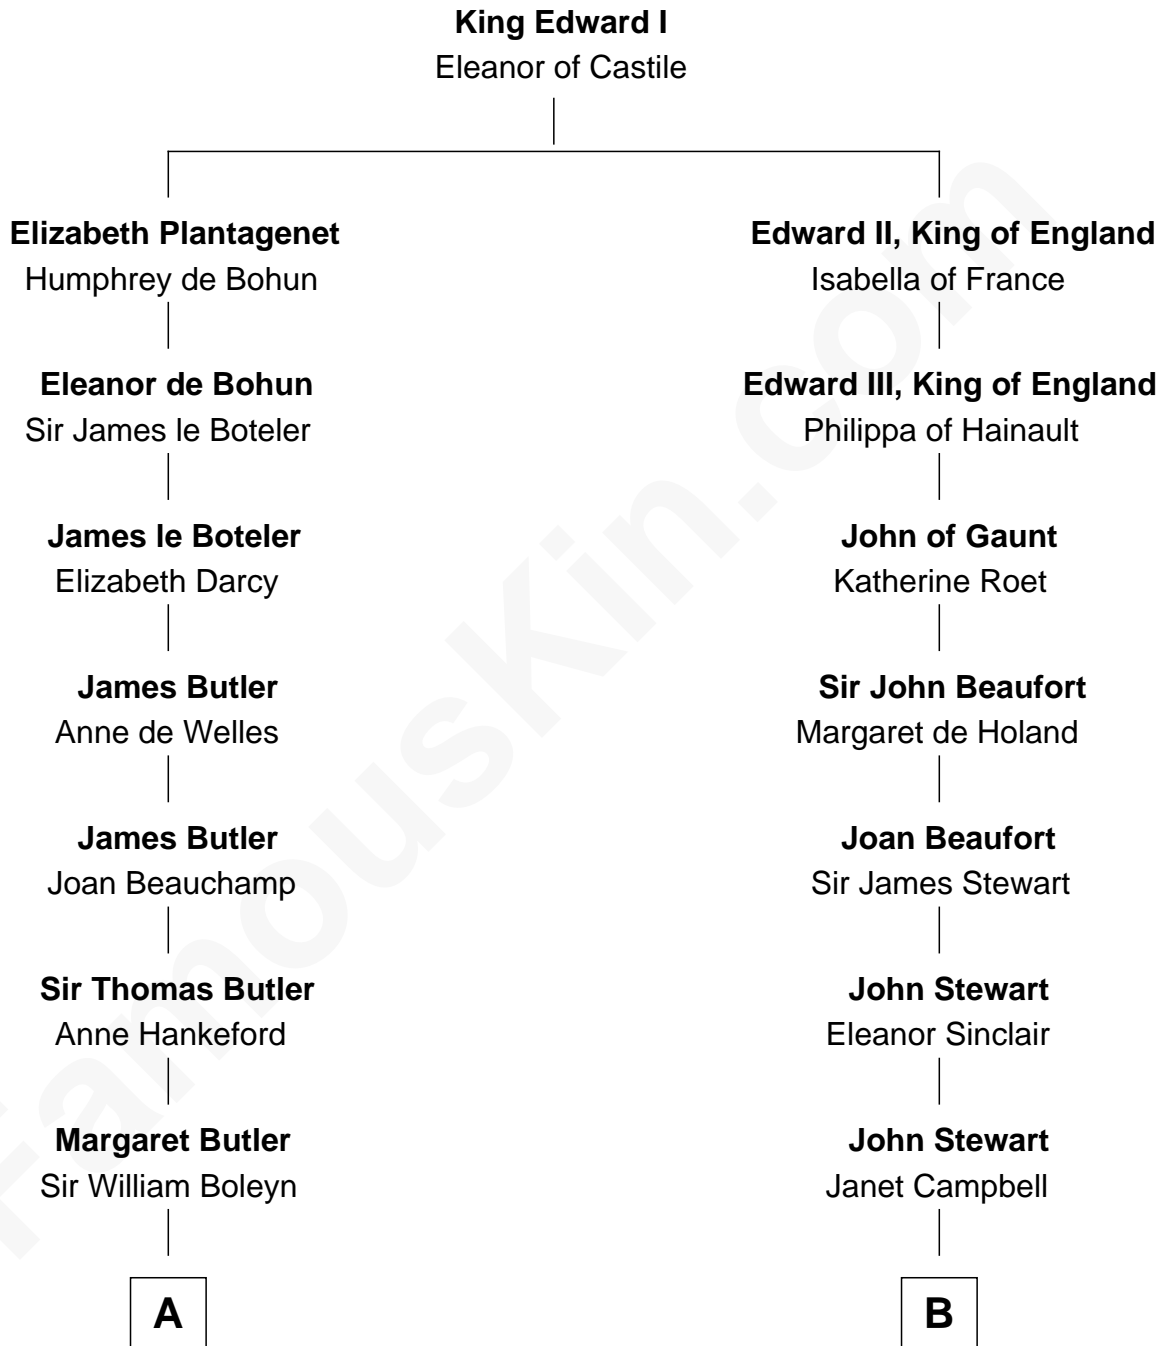

FamousKin.com Relationship Chart of

Anne Boleyn

2nd Wife of King Henry VIII

8th cousin 10 times removed of

Theodore Roosevelt

26th U.S. President

C

Martha Bulloch
Theodore Roosevelt

Theodore Roosevelt
26th U.S. President

FamousKin.com