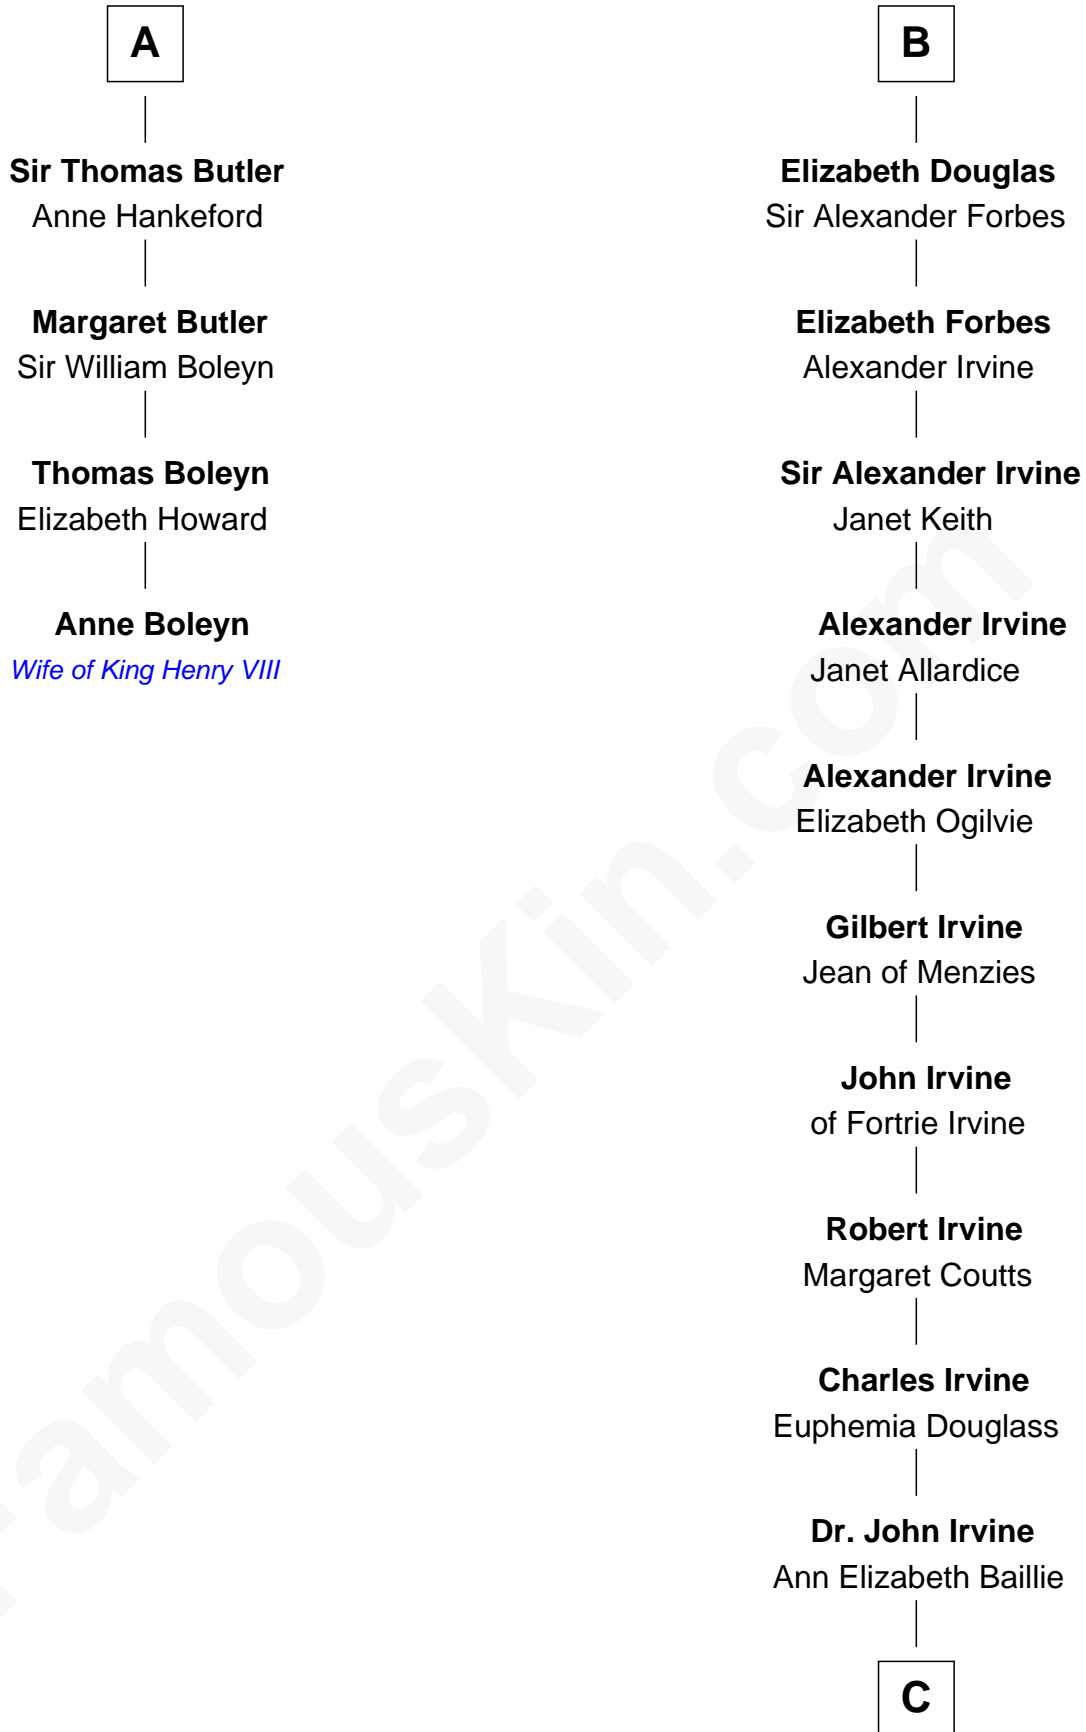

# FamousKin.com Relationship Chart of

**Anne Boleyn**

*2nd Wife of King Henry VIII*

10th cousin 10 times removed of

**Theodore Roosevelt**

*26th U.S. President*

**C**

**Anne Irvine**

James Bulloch

**James Stephens Bulloch**

Martha Stewart

**Martha Bulloch**

Theodore Roosevelt

**Theodore Roosevelt**

*26th U.S. President*

FamousKin.com