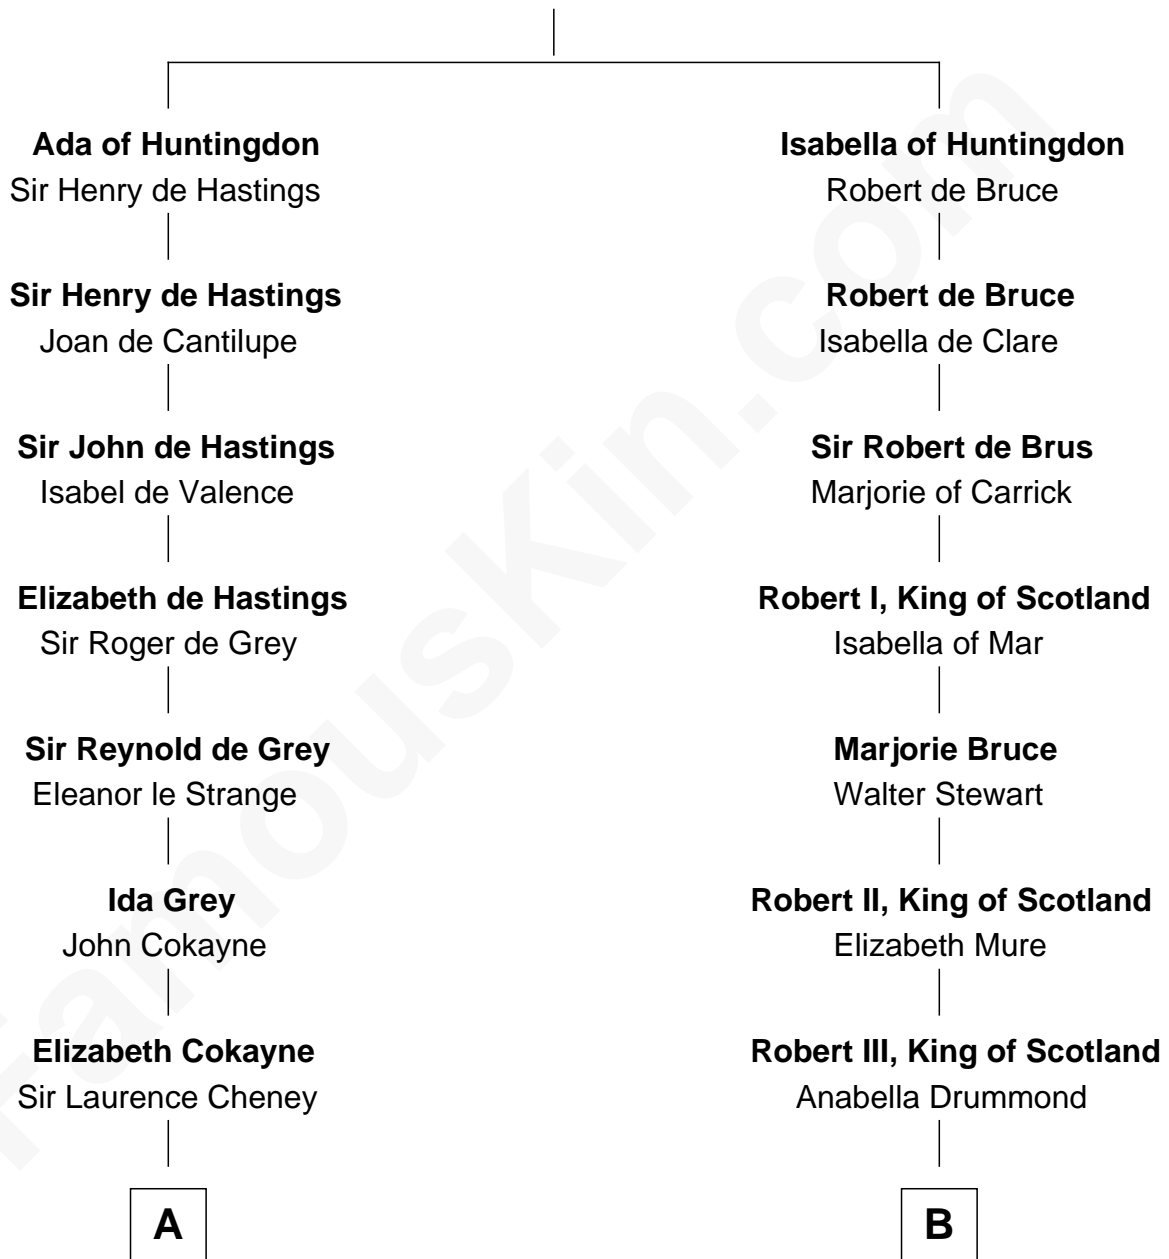

FamousKin.com Relationship Chart of

Anne Boleyn

2nd Wife of King Henry VIII

10th cousin 11 times removed of

Theodore Roosevelt

26th U.S. President

David of Huntingdon

Maud of Chester

C

Dr. John Irvine

Ann Elizabeth Baillie

Anne Irvine

James Bulloch

James Stephens Bulloch

Martha Stewart

Martha Bulloch

Theodore Roosevelt

Theodore Roosevelt

26th U.S. President

FamousKin.com