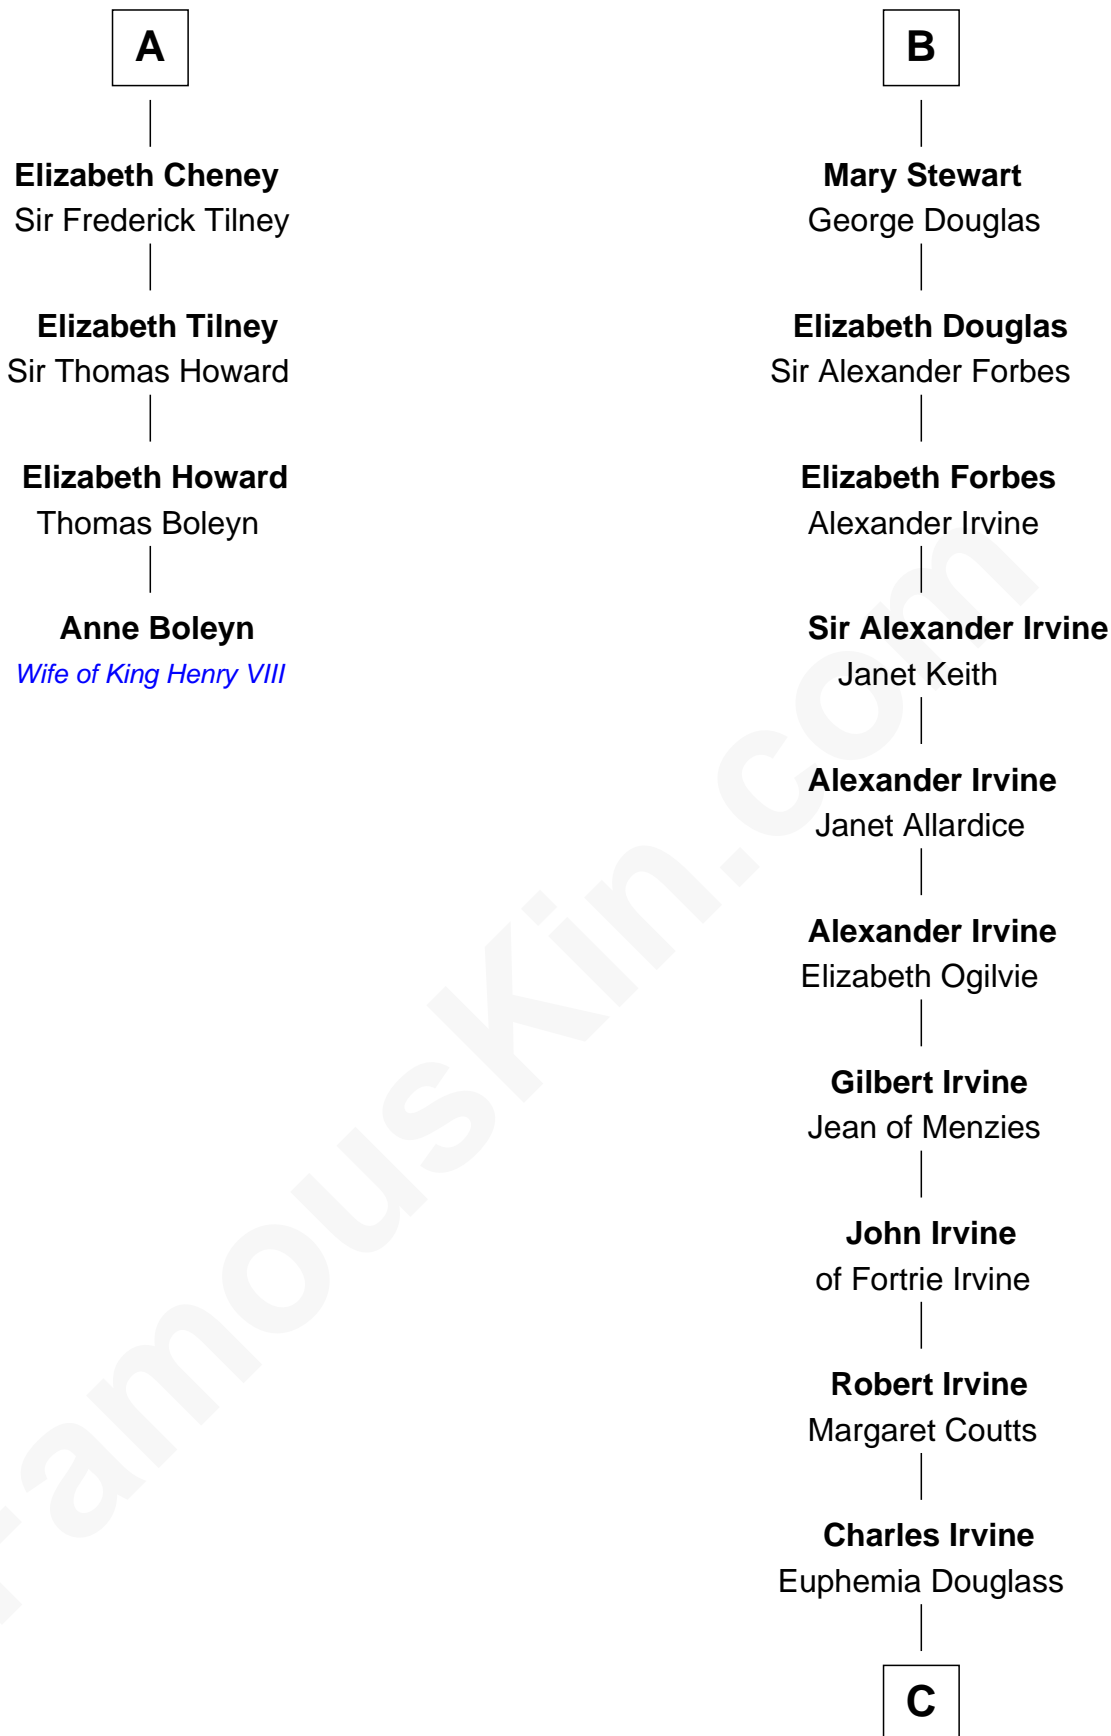

FamousKin.com Relationship Chart of

Anne Boleyn

2nd Wife of King Henry VIII

10th cousin 11 times removed of

Theodore Roosevelt

26th U.S. President

David of Huntingdon

Maud of Chester

C

Dr. John Irvine

Ann Elizabeth Baillie

Anne Irvine

James Bulloch

James Stephens Bulloch

Martha Stewart

Martha Bulloch

Theodore Roosevelt

Theodore Roosevelt

26th U.S. President

FamousKin.com