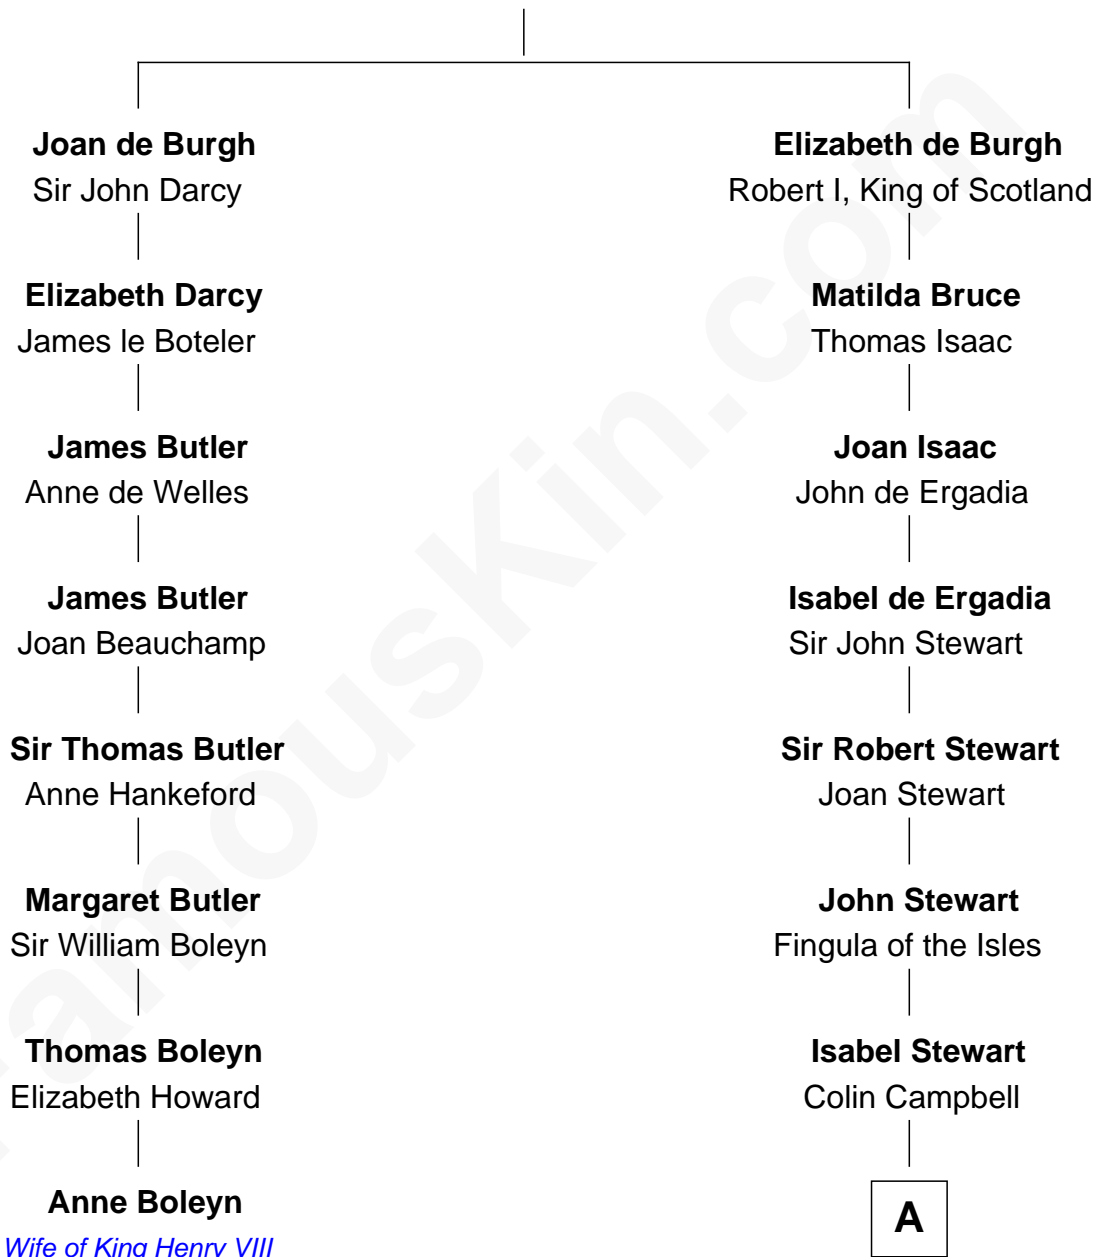

# FamousKin.com Relationship Chart of

**Anne Boleyn**

*2nd Wife of King Henry VIII*

7th cousin 13 times removed of

**Theodore Roosevelt**

*26th U.S. President*

**Sir Richard de Burgh**

Margaret - - - - -

**A**

**Margaret Campbell**

George Seton

**George Seton**

Janet Hepburn

**George Seton**

Elizabeth Hay

**Beatrix Seton**

Sir George Ogilvie

**Janet Ogilvie**

William Forbes

**Thomas Forbes**

Jean Ramsay

**Grizel Forbes**

John Douglas

**John Douglas**