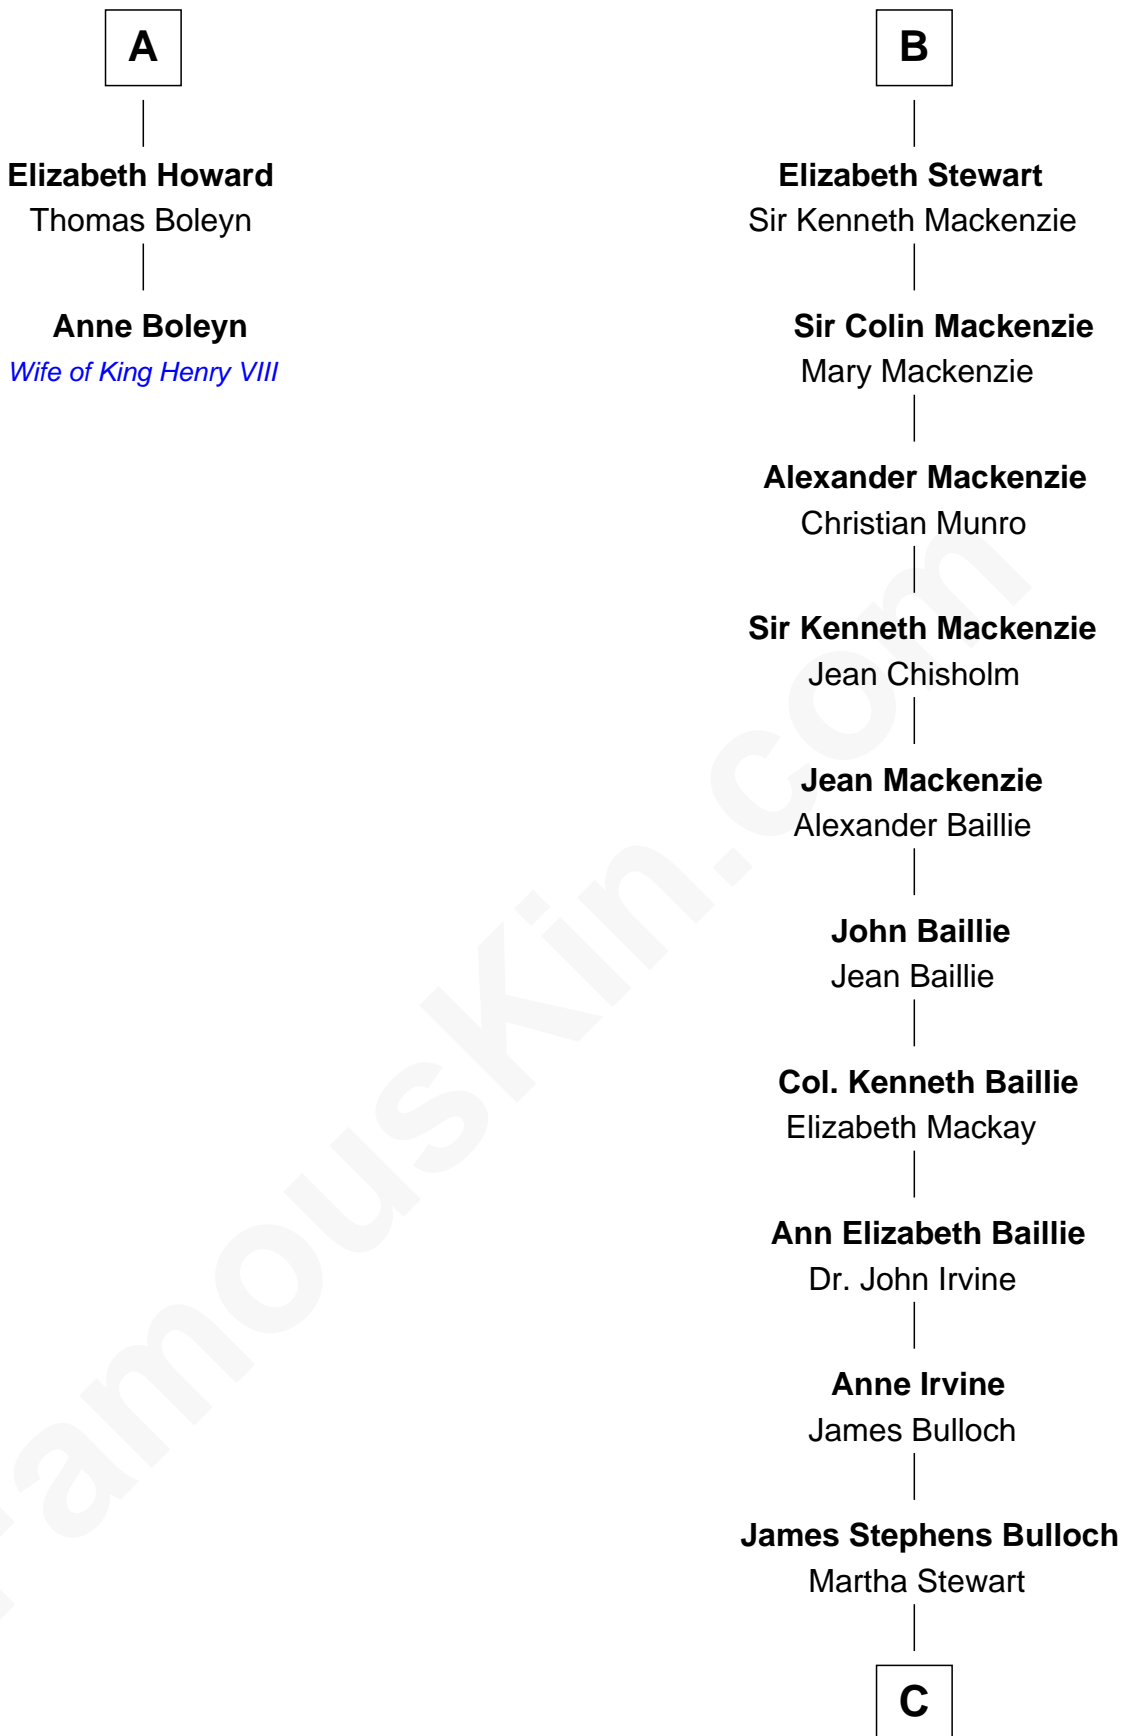

FamousKin.com Relationship Chart of

Anne Boleyn

2nd Wife of King Henry VIII

8th cousin 10 times removed of

Theodore Roosevelt

26th U.S. President

Margaret of France
Edward I, King of England

Thomas of Brotherton

Sir Robert Howard

Sir John Howard

Katherine Moleyns

Sir Thomas Howard

Elizabeth Tilney

A

Edmund of Woodstock

Margaret Wake

Joan Plantagenet

Thomas Holand

Sir Thomas de Holand

Alice Fitzalan

Margaret de Holand

Sir John Beaufort

Joan Beaufort

Sir James Stewart

John Stewart

Eleanor Sinclair

John Stewart

Janet Campbell

B

C

Martha Bulloch
Theodore Roosevelt

Theodore Roosevelt
26th U.S. President