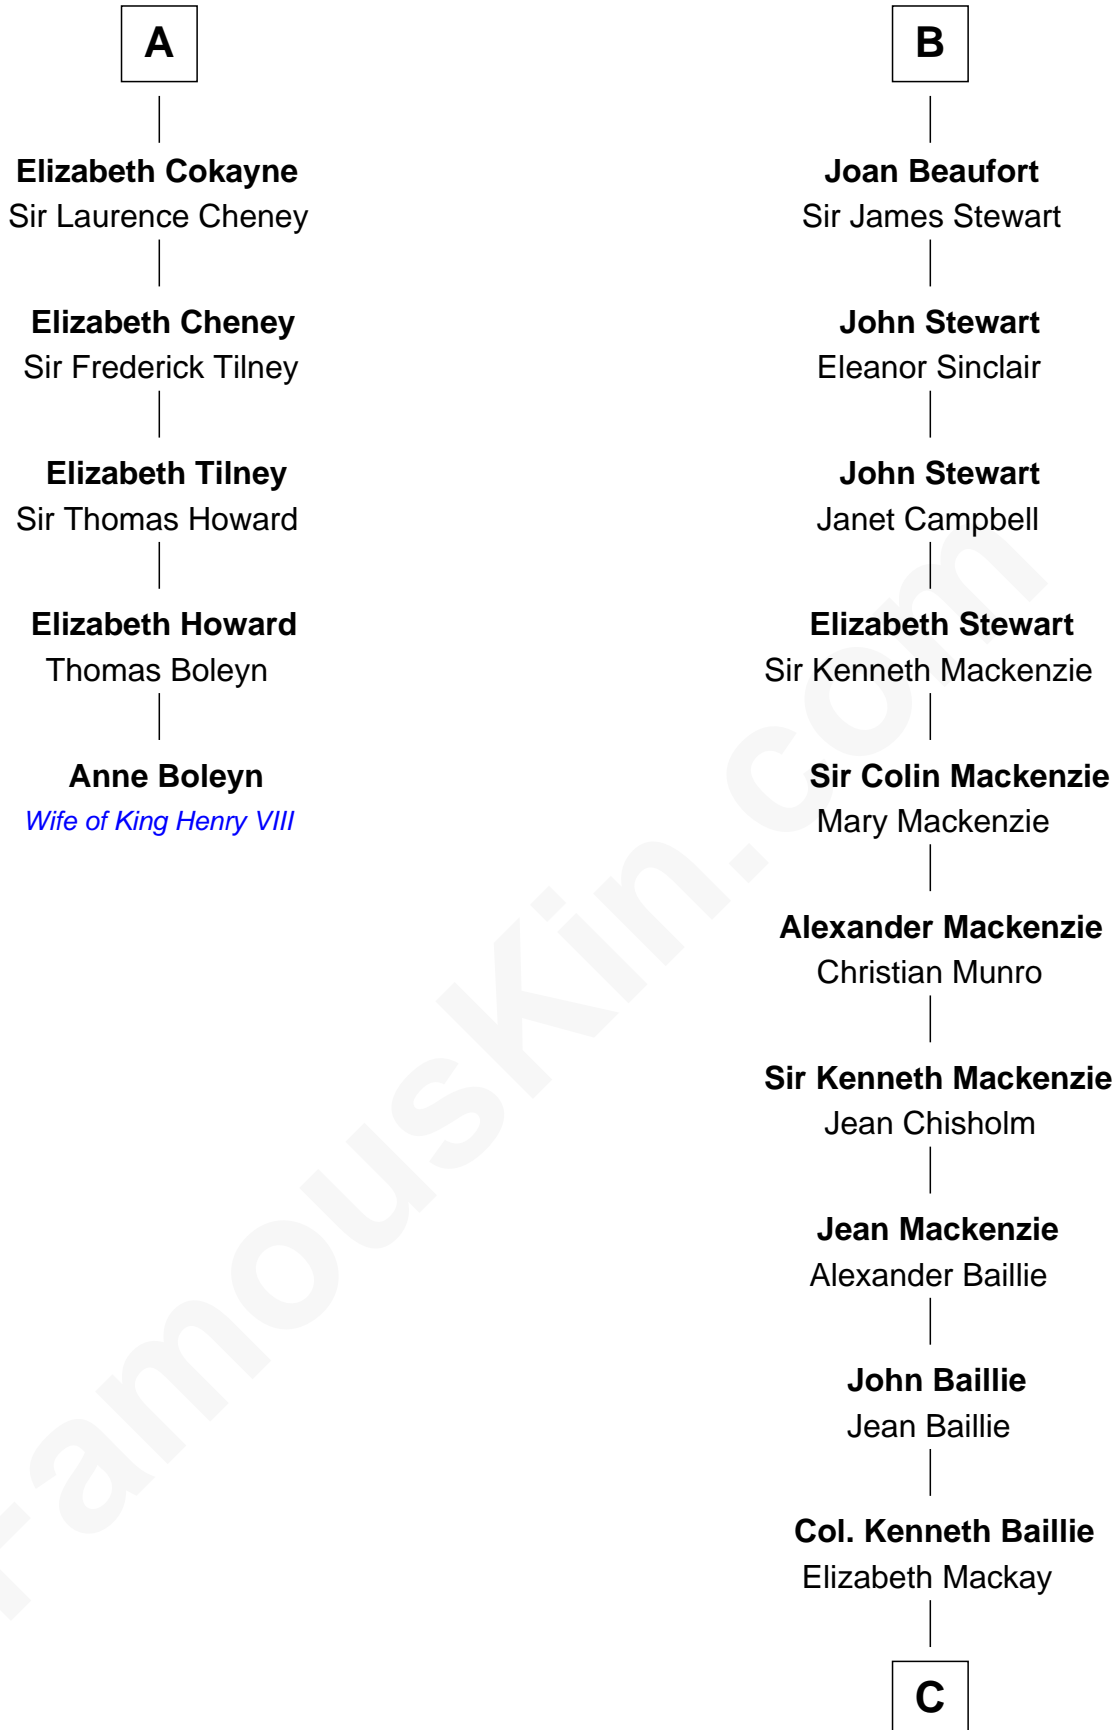

FamousKin.com Relationship Chart of

Anne Boleyn

2nd Wife of King Henry VIII

11th cousin 10 times removed of

Theodore Roosevelt

26th U.S. President

Sir William Longespee

Ela of Salisbury

Theodore Roosevelt

Theodore Roosevelt

26th U.S. President