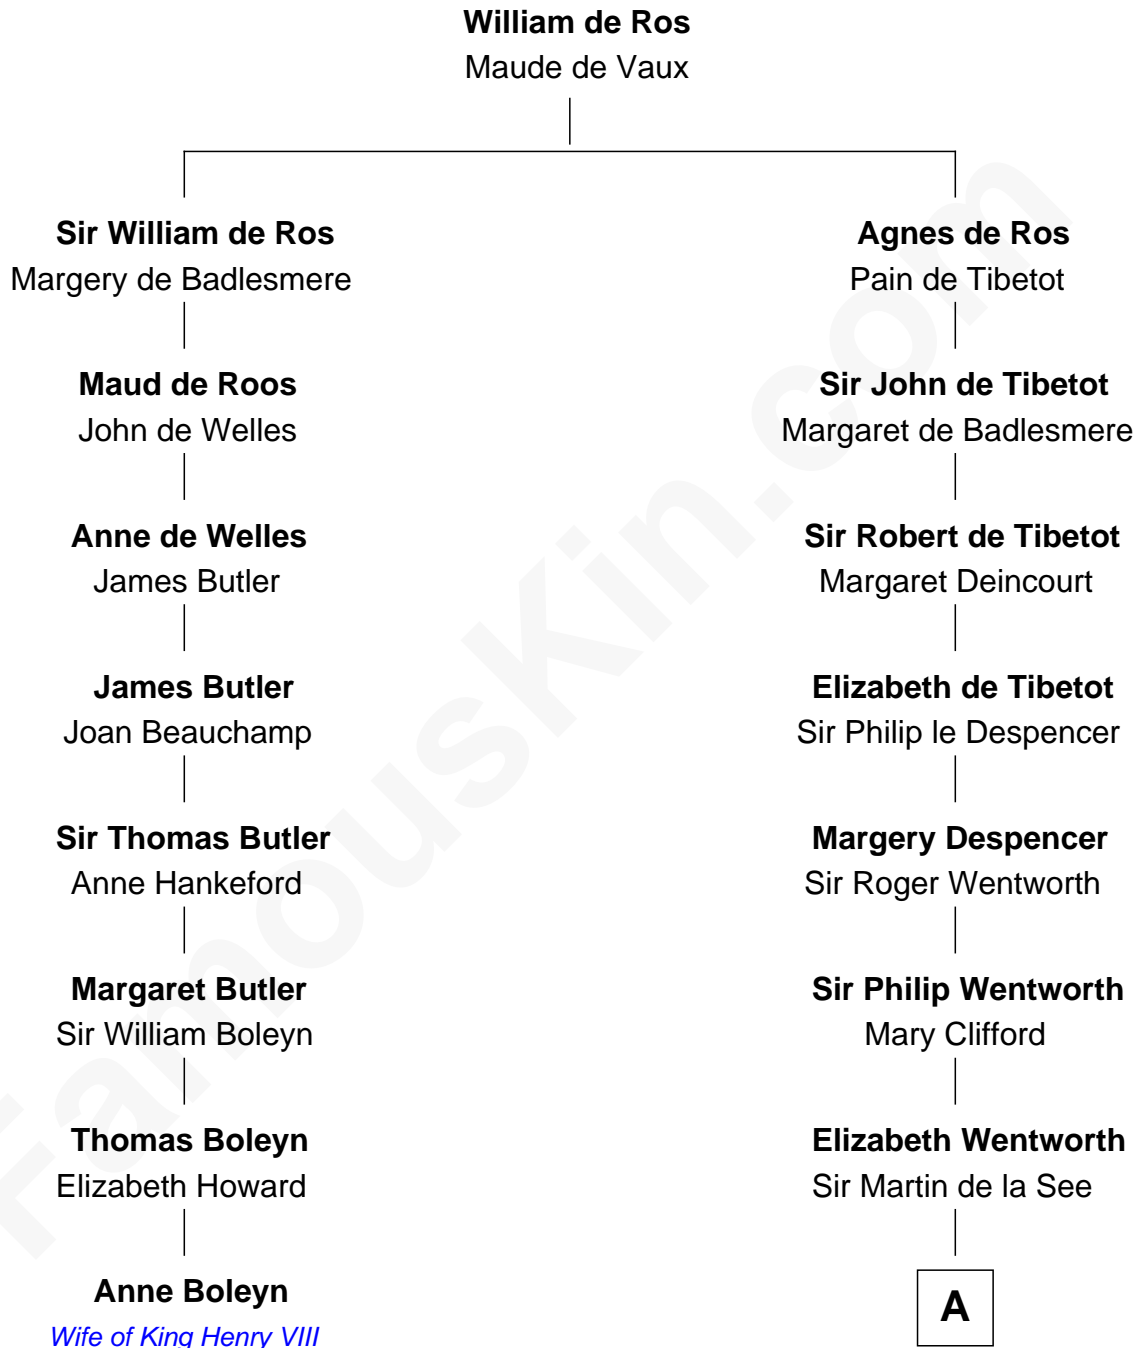

FamousKin.com Relationship Chart of

Anne Boleyn

2nd Wife of King Henry VIII

7th cousin 14 times removed of

Alice (Lee) Roosevelt

First Wife of President Theodore Roosevelt

A

Joan de la See
Sir Piers Hildyard

Isabel Hildyard
Ralph Legard

Joan Ledgard
Richard Skepper

Edward Skepper
Mary Robinson

Rev. William Skepper
Jane - - - - -

Jane Skepper
Abraham Browne

Jane Browne
Henry Lunt

Mary Lunt
Joshua Wingate

Mary Wingate
Timothy Pickering