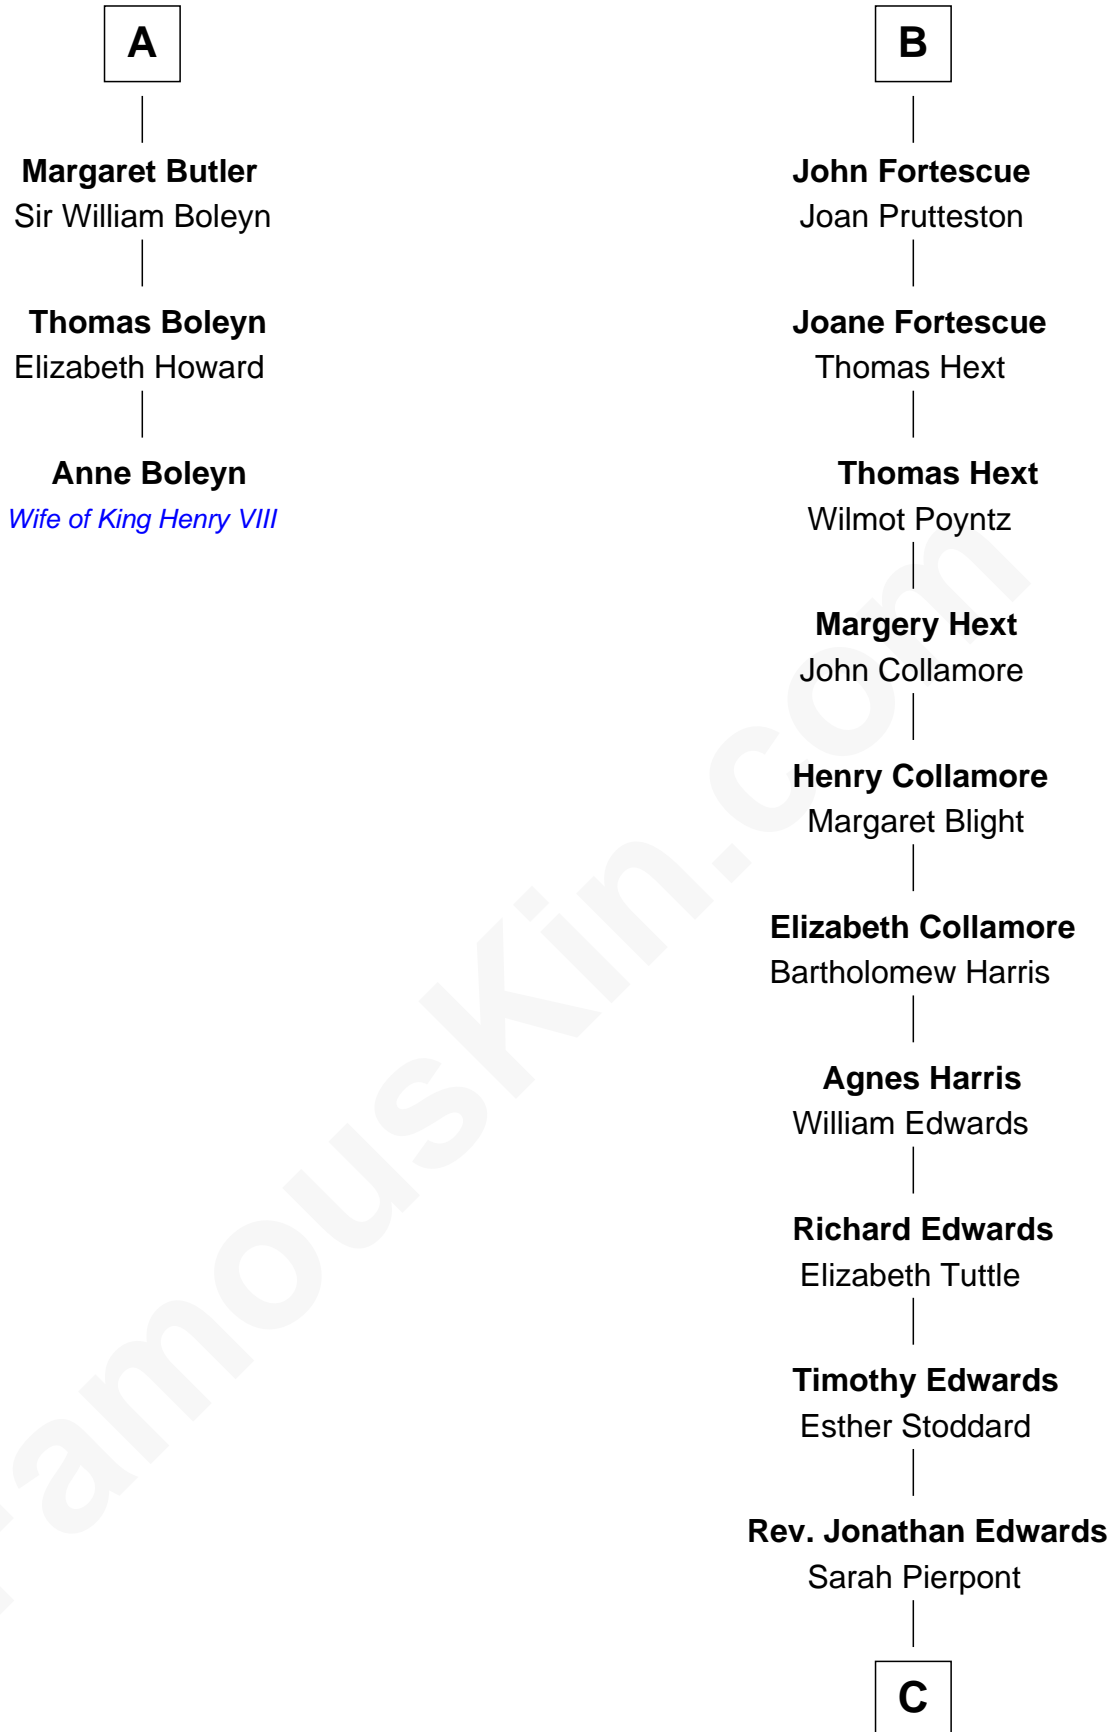

FamousKin.com Relationship Chart of

Anne Boleyn

2nd Wife of King Henry VIII

9th cousin 12 times removed of

Edith (Carow) Roosevelt

First Lady of President Theodore Roosevelt

Sir Geoffrey FitzPiers

Aveline de Clare

C

Timothy Edwards

Rhoda Ogden

Sarah Edwards

Daniel Tyler

Gen. Daniel Tyler

Emily Lee

Gertrude Elizabeth Tyler

Charles Carow

Edith (Carow) Roosevelt

First Lady of Theodore Roosevelt