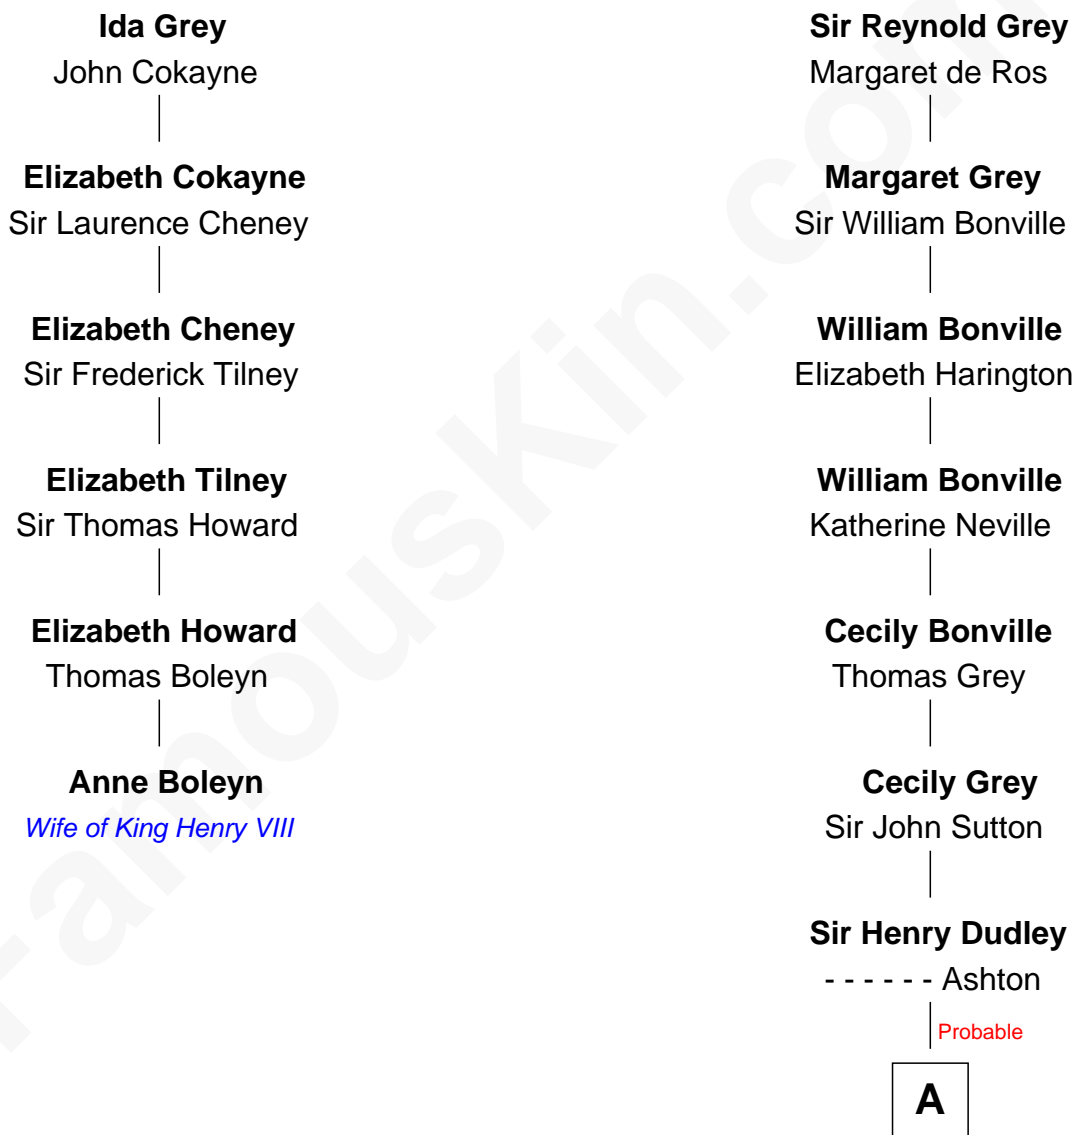

FamousKin.com Relationship Chart of

Anne Boleyn

2nd Wife of King Henry VIII

5th cousin 15 times removed of

James Taylor

Singer-Songwriter

Sir Reynold de Grey

Eleanor le Strange

A

Roger Dudley
Susanna Thorne

Gov. Thomas Dudley
Dorothy York

Anne Dudley
Gov. Simon Bradstreet

Dudley Bradstreet
Anne Wood

Margaret Bradstreet
Job Tyler

Job Tyler
Elizabeth Parker

Hannah Tyler
Joshua Hardy