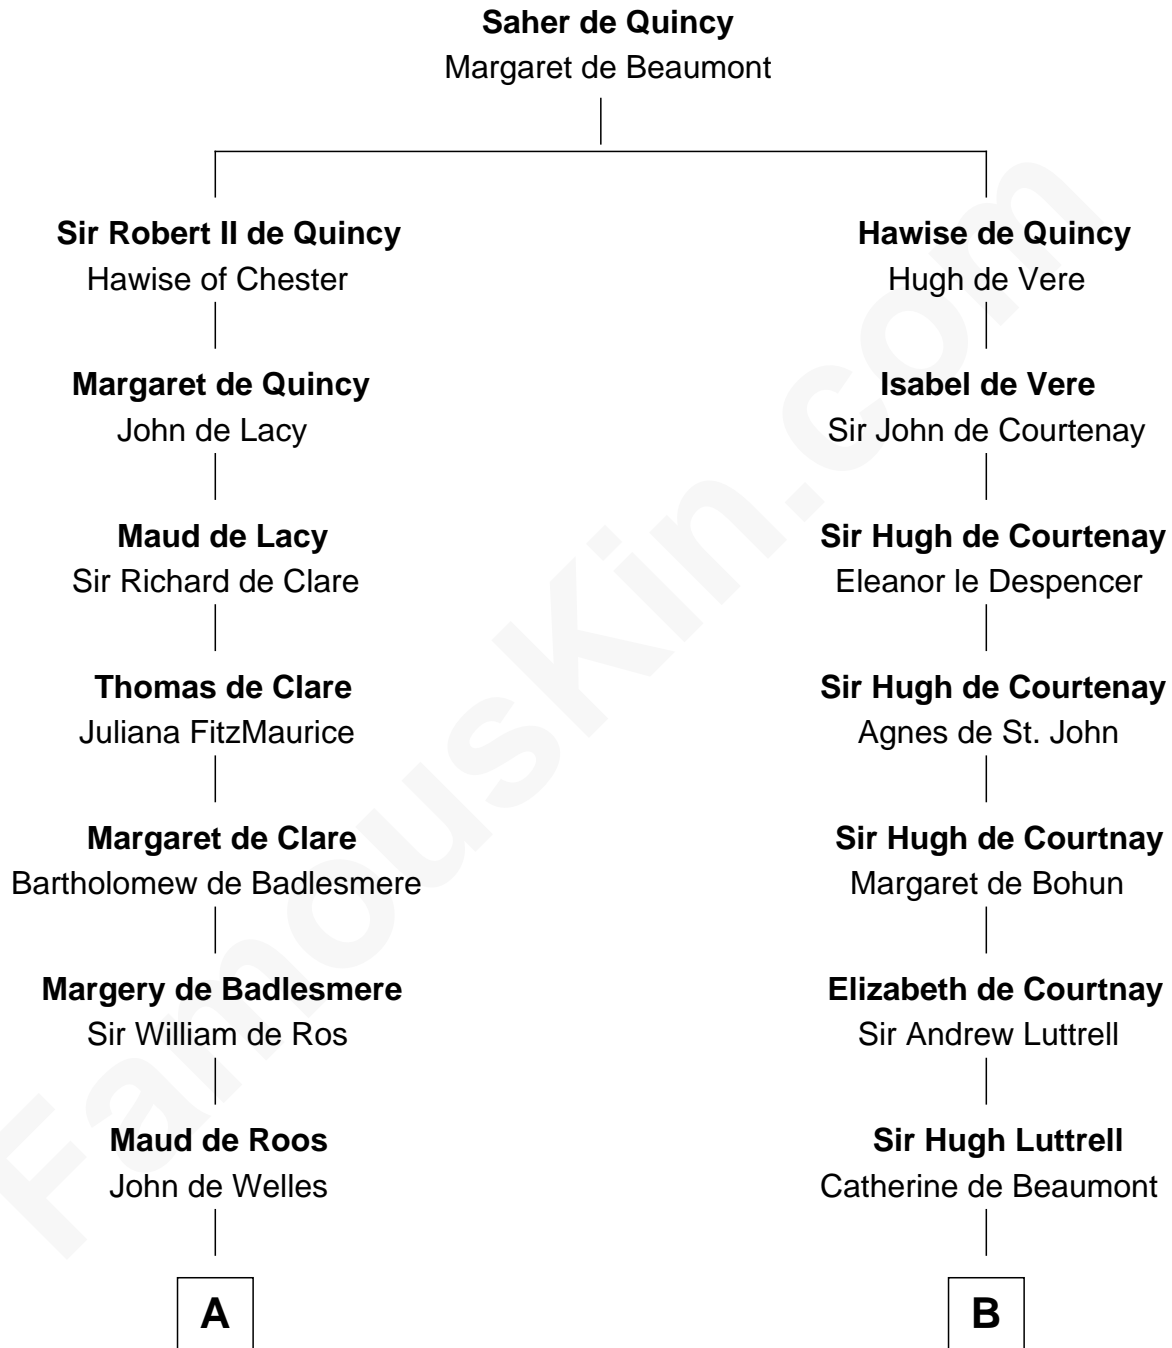

FamousKin.com Relationship Chart of

Anne Boleyn

2nd Wife of King Henry VIII

12th cousin 5 times removed of

Carter Braxton

Signer of the Declaration of Independence

A

Anne de Welles

James Butler

James Butler

Joan Beauchamp

Sir Thomas Butler

Anne Hankeford

Margaret Butler

Sir William Boleyn

Thomas Boleyn