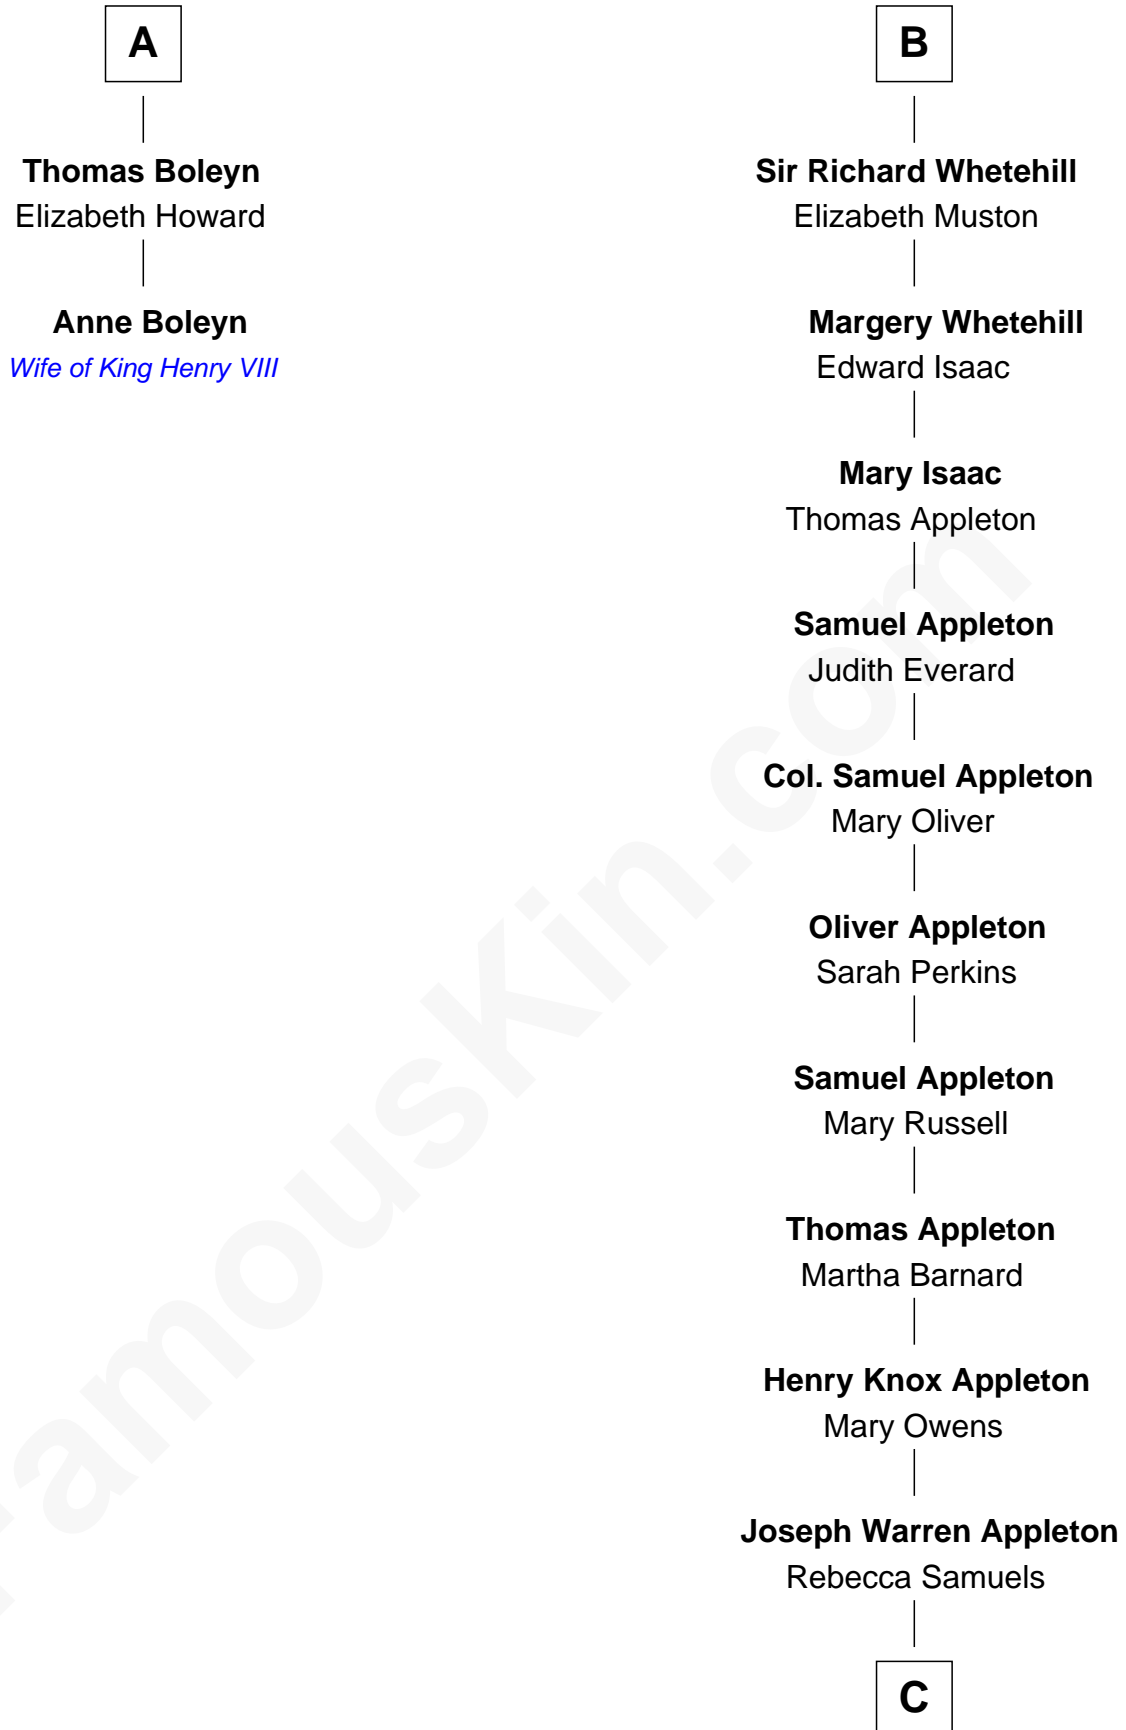

FamousKin.com Relationship Chart of

Anne Boleyn

2nd Wife of King Henry VIII

8th cousin 13 times removed of

Marie-Chantal Miller

Crown Princess of Greece

C

George H. Appleton

Mary Helen Edson

Blanche Louise Appleton

Ellis John Springer Miller

Ellis Warren Appleton Miller

Sophia June Squarebriggs

Robert Warren Miller

Marie Clara Pesantes

Marie-Chantal Miller