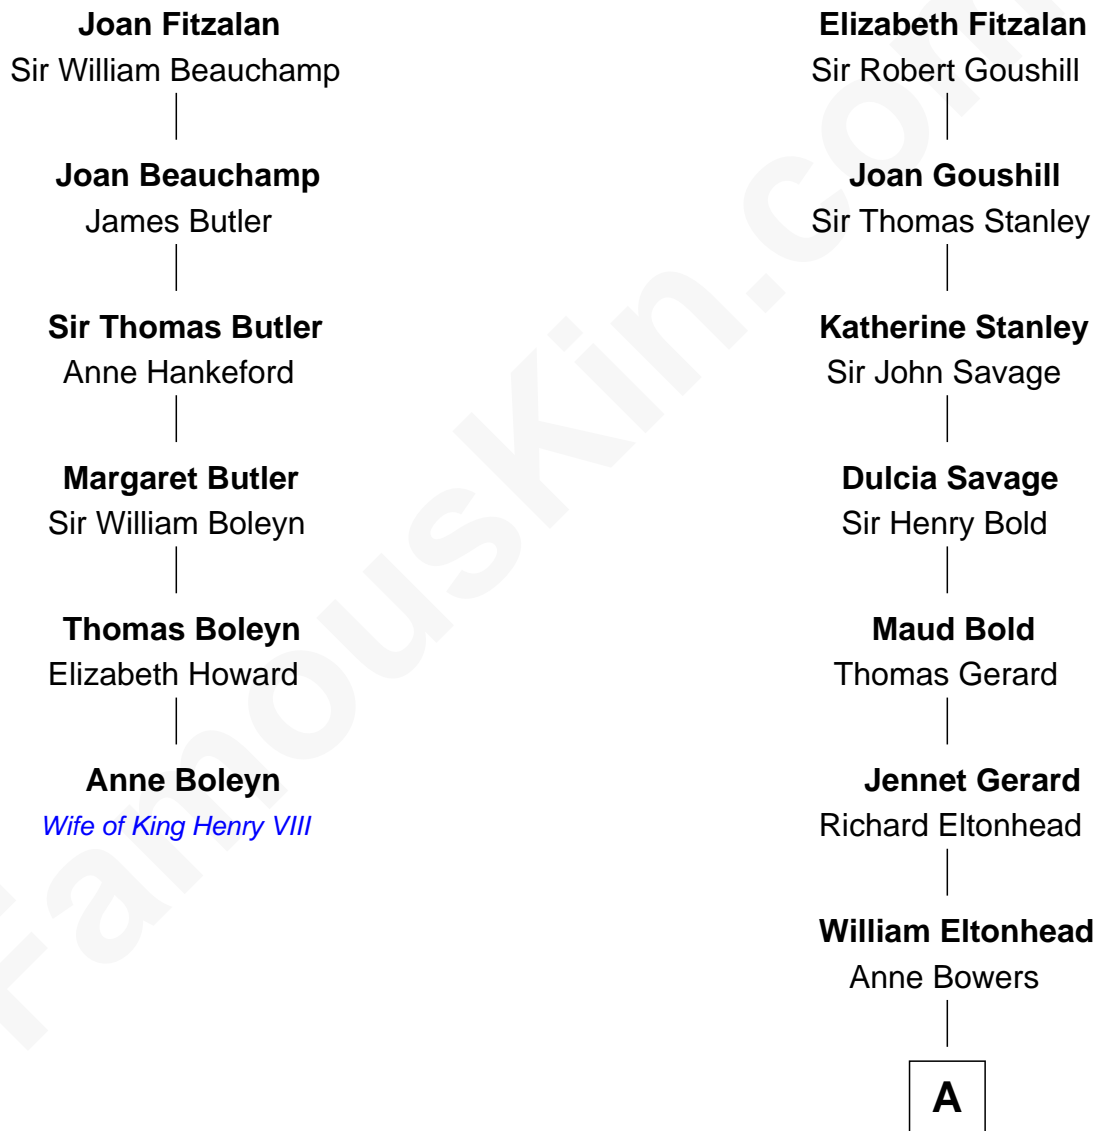

# FamousKin.com Relationship Chart of

**Anne Boleyn**

*2nd Wife of King Henry VIII*

5th cousin 7 times removed of

**James Madison**

*4th U.S. President*

**Sir Richard Fitzalan**

Elizabeth de Bohun