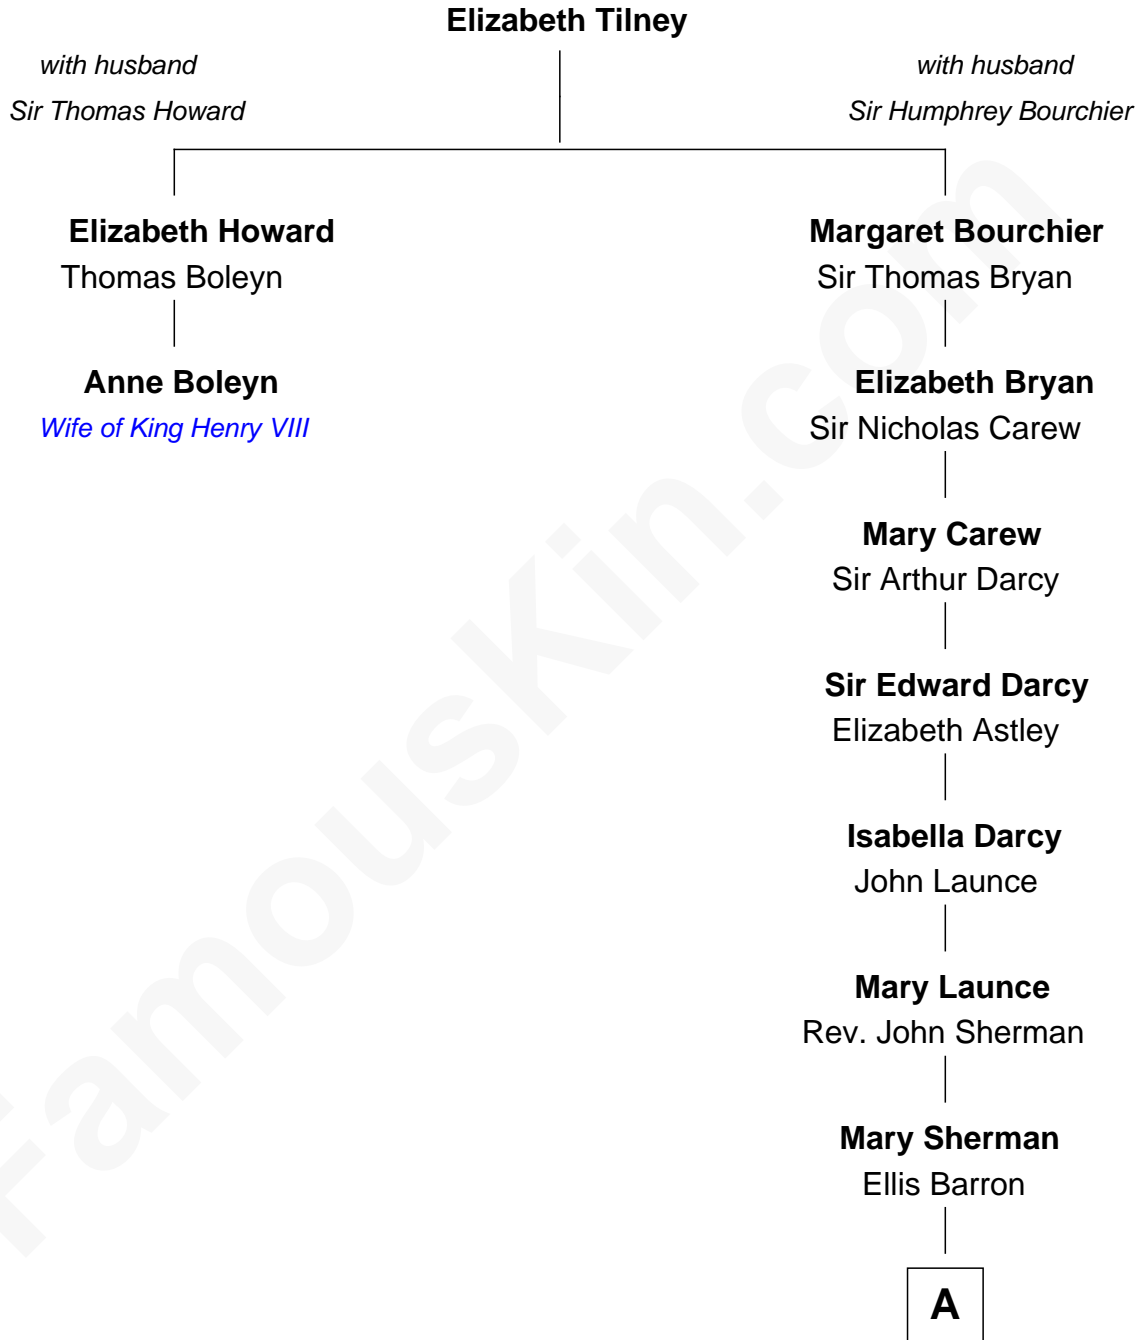

FamousKin.com Relationship Chart of

Anne Boleyn

2nd Wife of King Henry VIII

1st cousin 14 times removed of

Bill Weld

68th Governor of Massachusetts

A

Grace Barron

Daniel Fowler

Timothy Fowler

Ann Collins

Lois Fowler

Abraham Fowler

Abraham S. Fowler

Fanny Griswold

Fanny Griswold Fowler

George Medad Bartholomew

Fanny Elizabeth Bartholomew

Dr. Francis Minot Weld

Francis Minot Weld

Margaret Low White

David Weld

Mary Blake Nichols

Bill Weld

68th Governor of Massachusetts